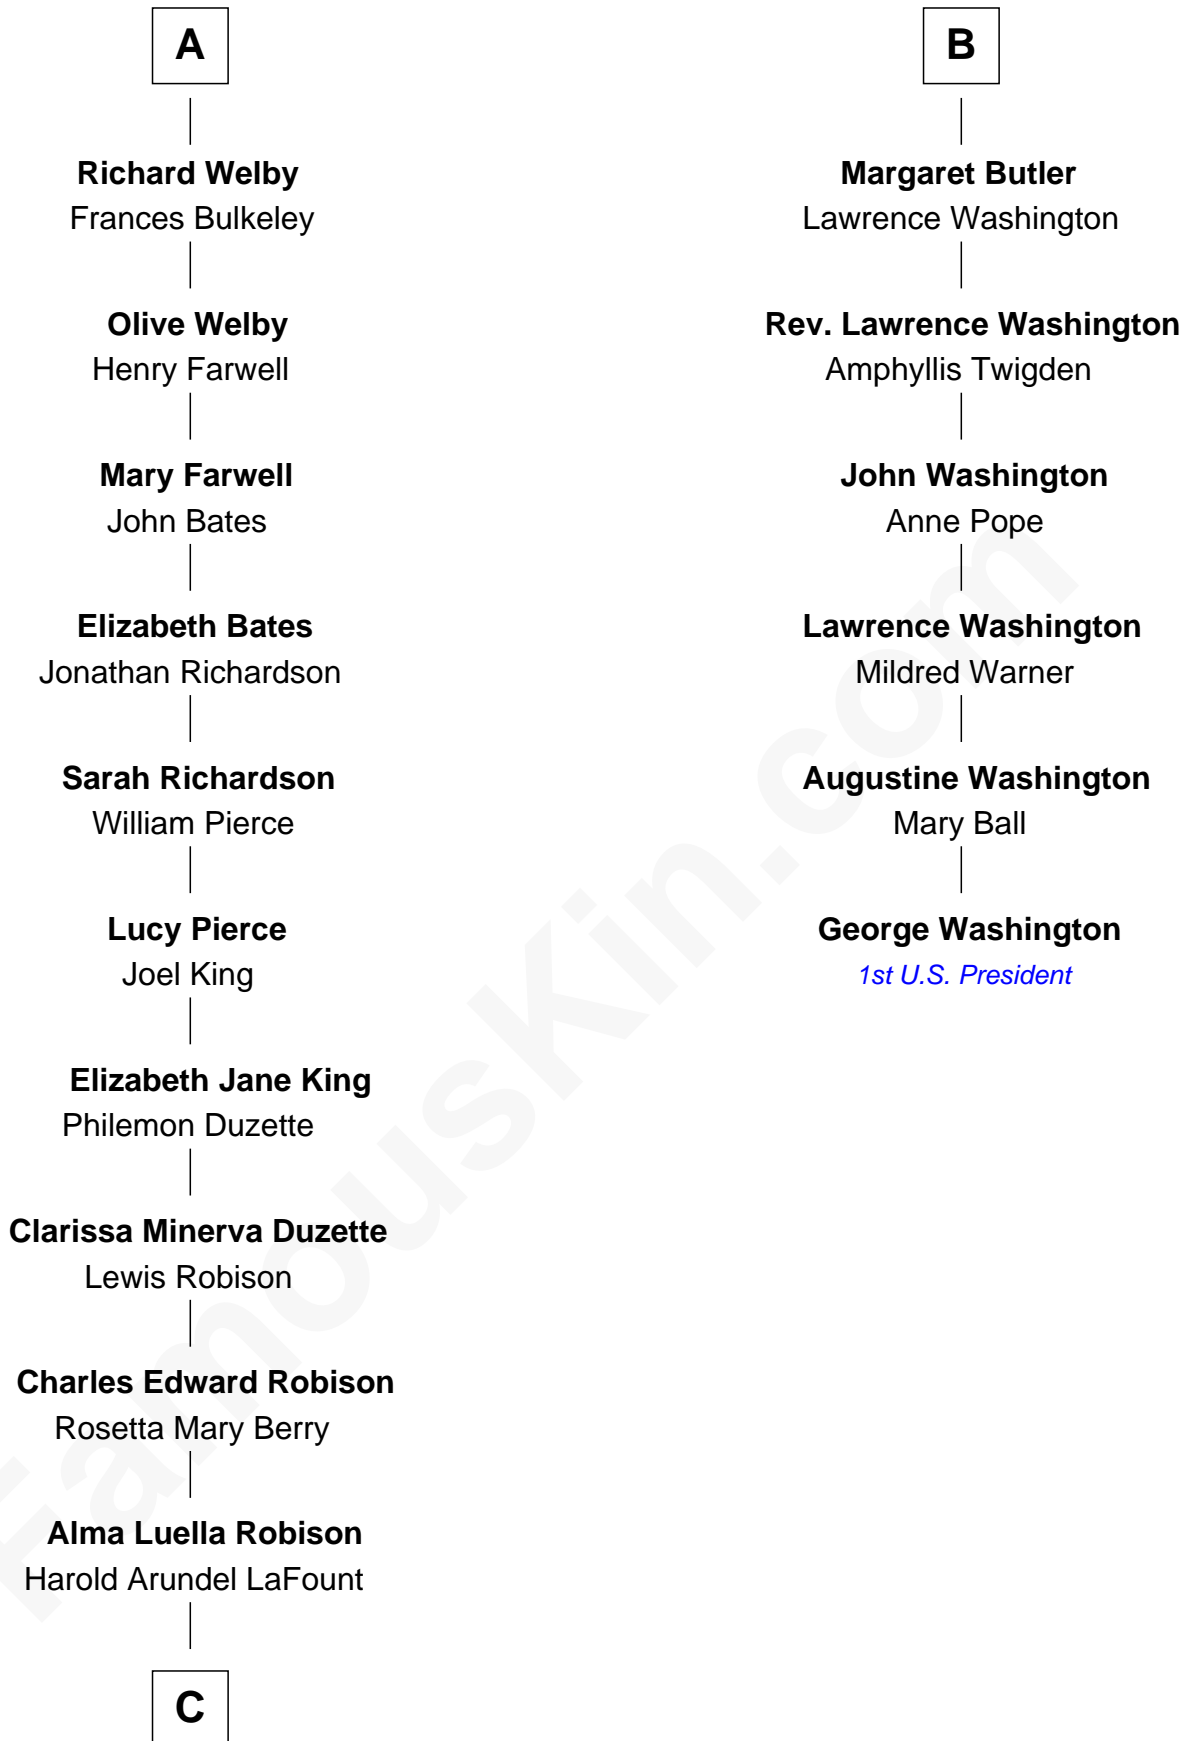

FamousKin.com

Relationship Chart of

Mitt Romney

70th Governor of Massachusetts

12th cousin 6 times removed of

George Washington

1st U.S. President

Sir Philip le Despencer

Alice le Despenser

Sir John Sutton

Sir John Sutton

Constance Blount

Sir John Sutton

Elizabeth Berkeley

Sir Edmund Sutton

Joyce Tiptoft

Sir John Sutton

Anne Clarell

Margaret Sutton

John Butler

William Butler

Margaret Greeke

B

C

Lenore Emily LaFount
George Wilcken Romney

Mitt Romney
70th Governor of Massachusetts

FamousKin.com