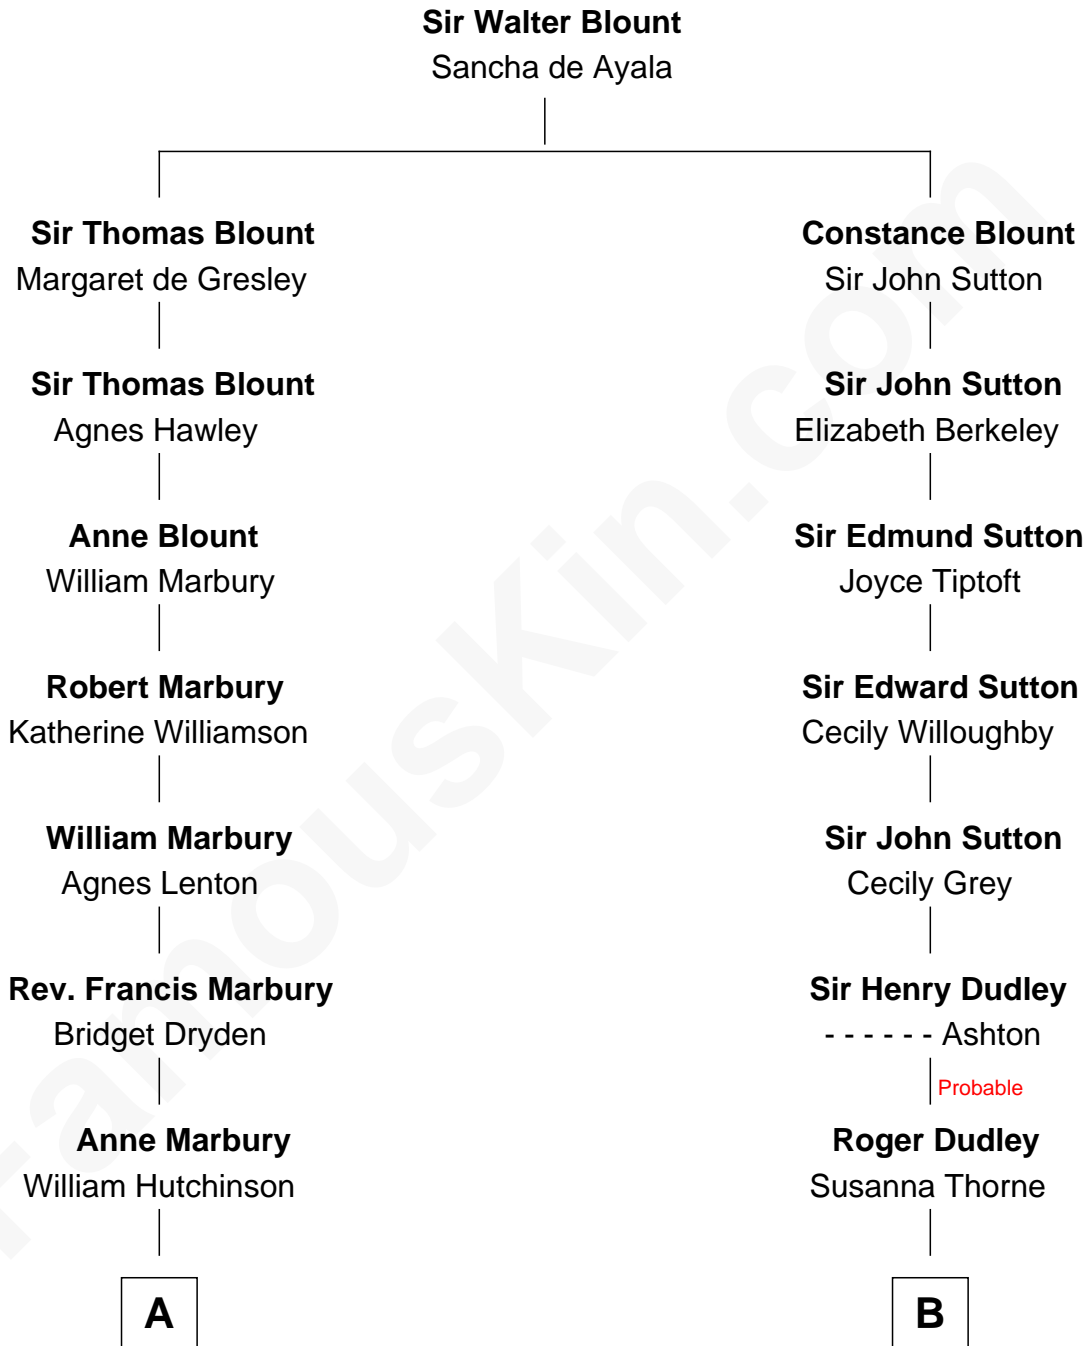

FamousKin.com Relationship Chart of

Mitt Romney

70th Governor of Massachusetts

16th cousin 1 time removed of

Louis Auchincloss

Author

Mitt Romney photo by [Gage Skidmore](#) (CC BY-SA 3.0)