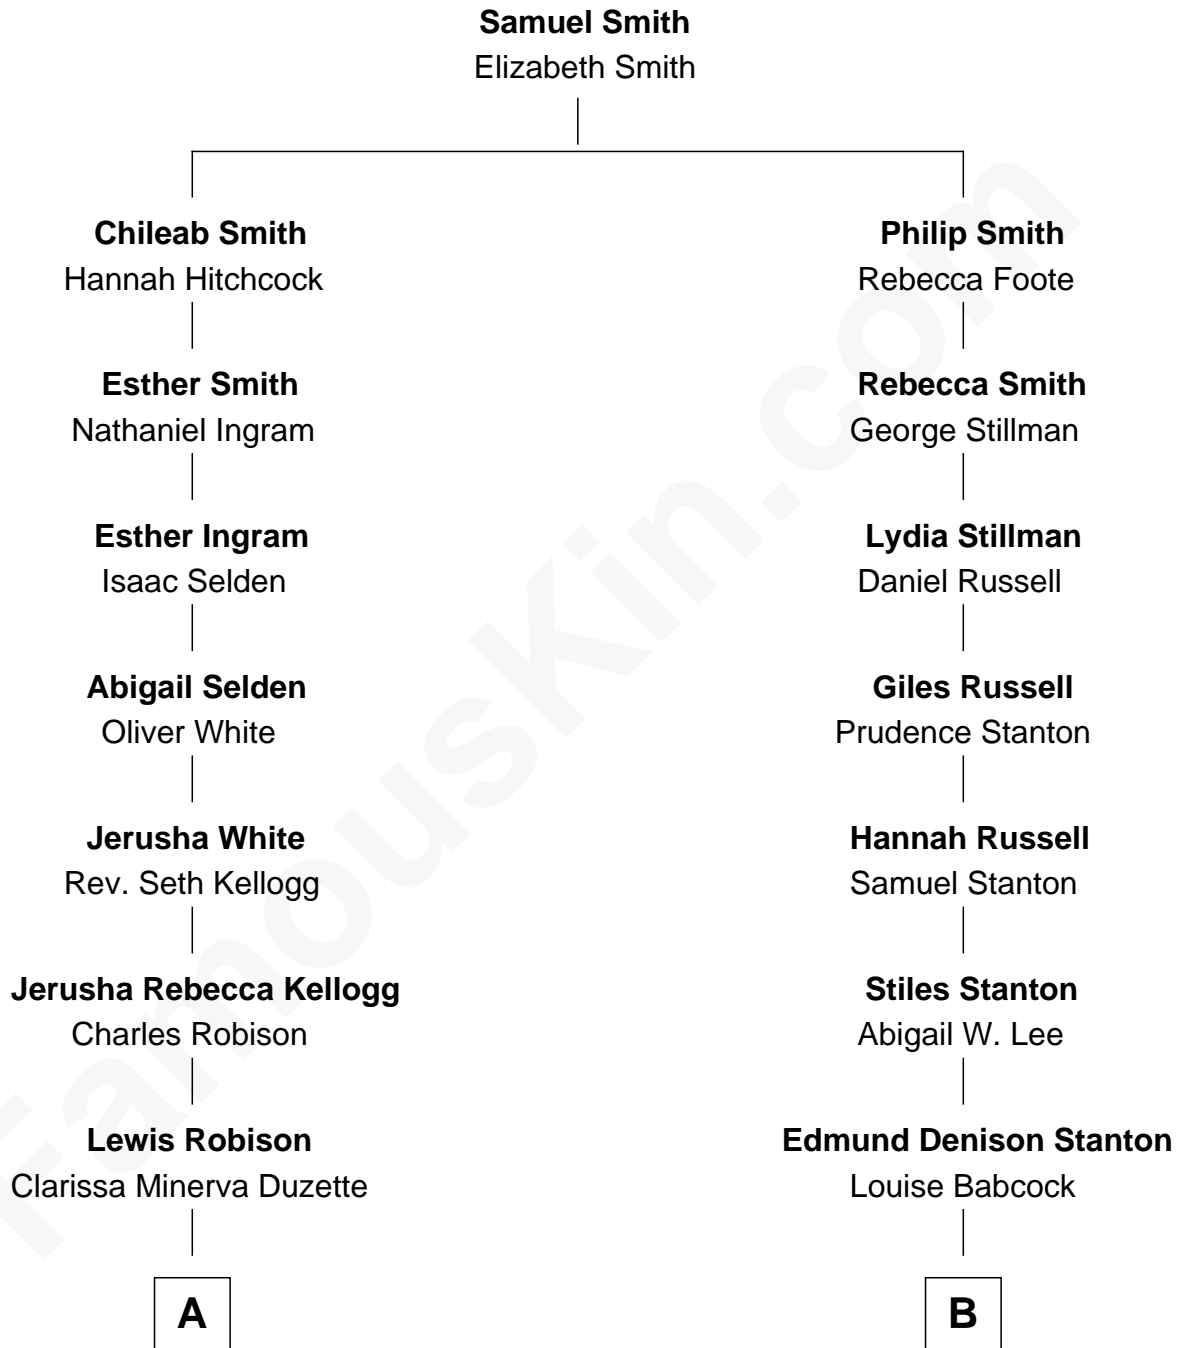

FamousKin.com Relationship Chart of

Mitt Romney

70th Governor of Massachusetts

9th cousin 1 time removed of

Louis Auchincloss

Author

FamousKin.com