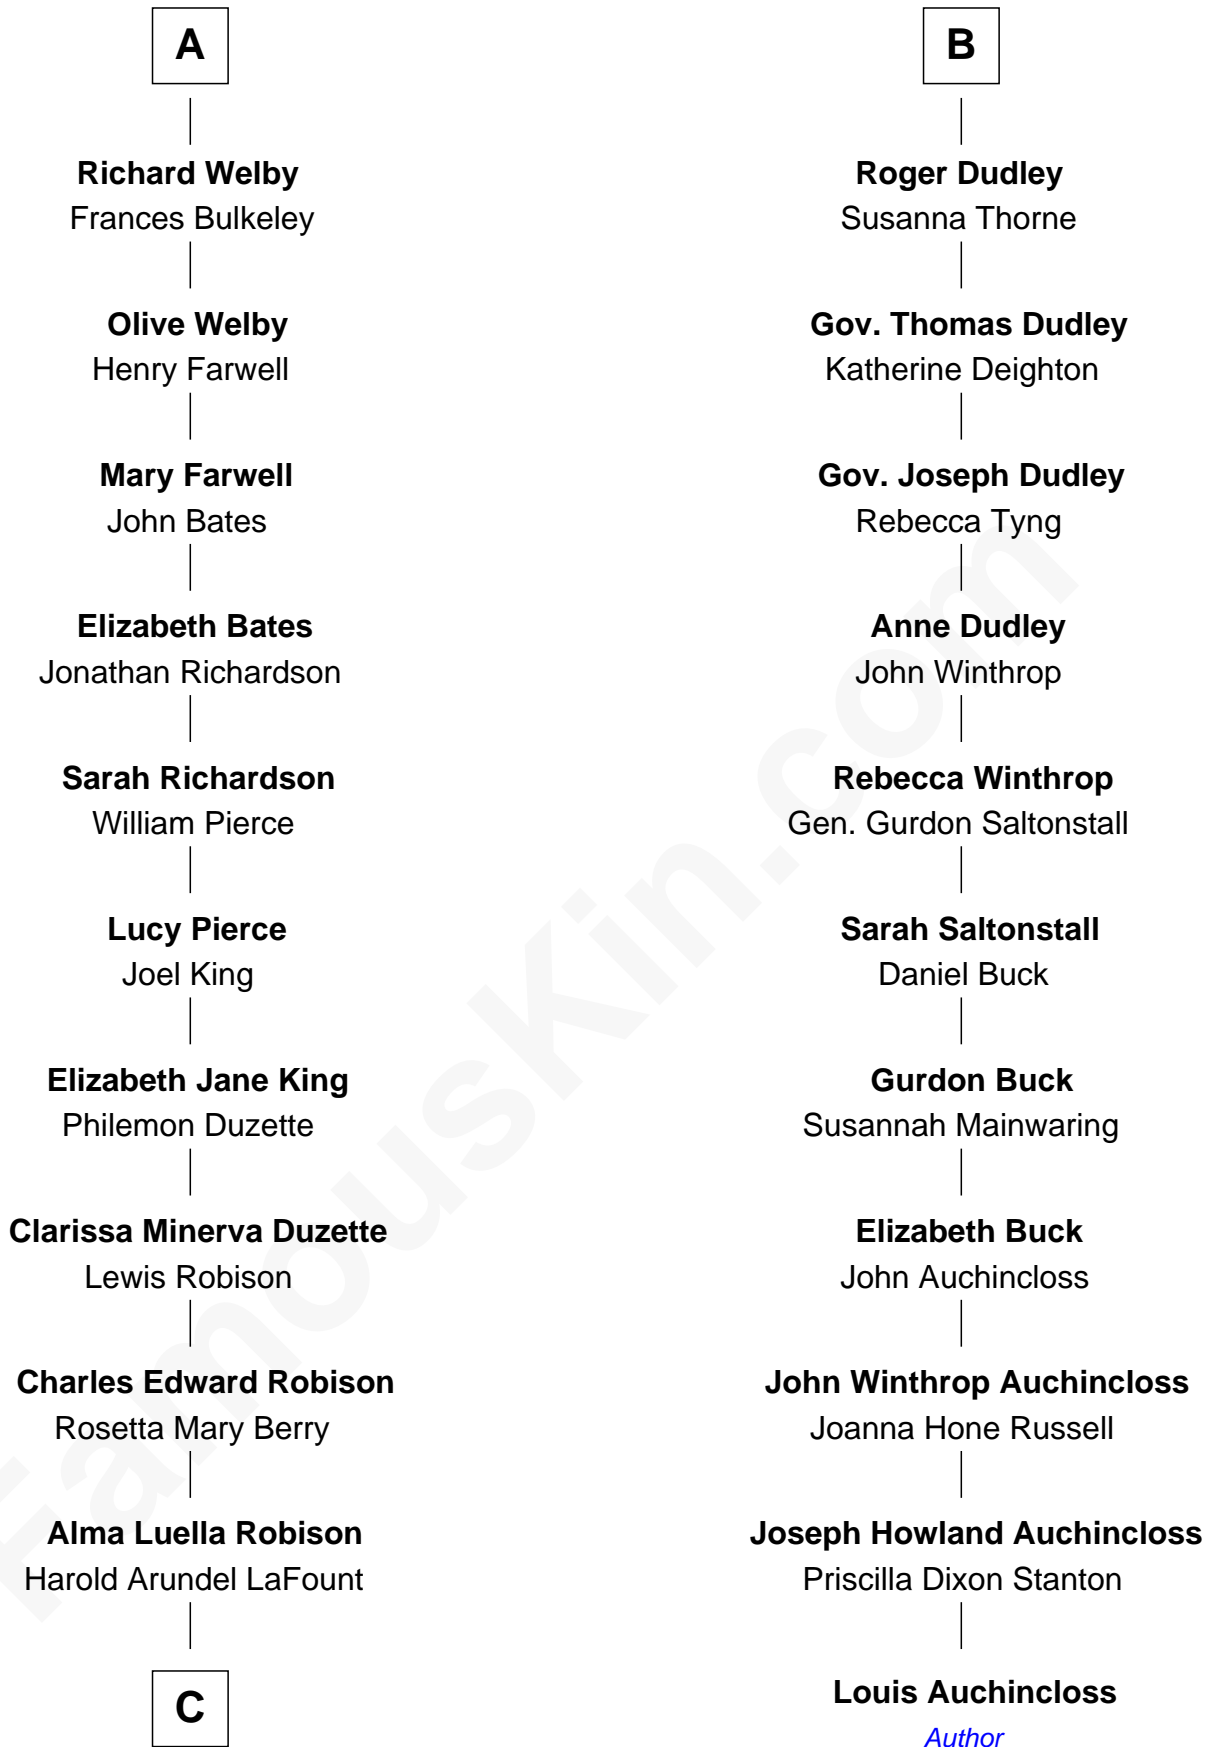

FamousKin.com

Relationship Chart of

Mitt Romney

70th Governor of Massachusetts

17th cousin 1 time removed of

Louis Auchincloss

Author

Sir Philip le Despencer

Sir Edward Sutton

Cecily Willoughby

Sir John Sutton

Cecily Grey

Sir Henry Dudley

- - - - - Ashton

Probable

B

C

Lenore Emily LaFount
George Wilcken Romney

Mitt Romney
70th Governor of Massachusetts

FamousKin.com