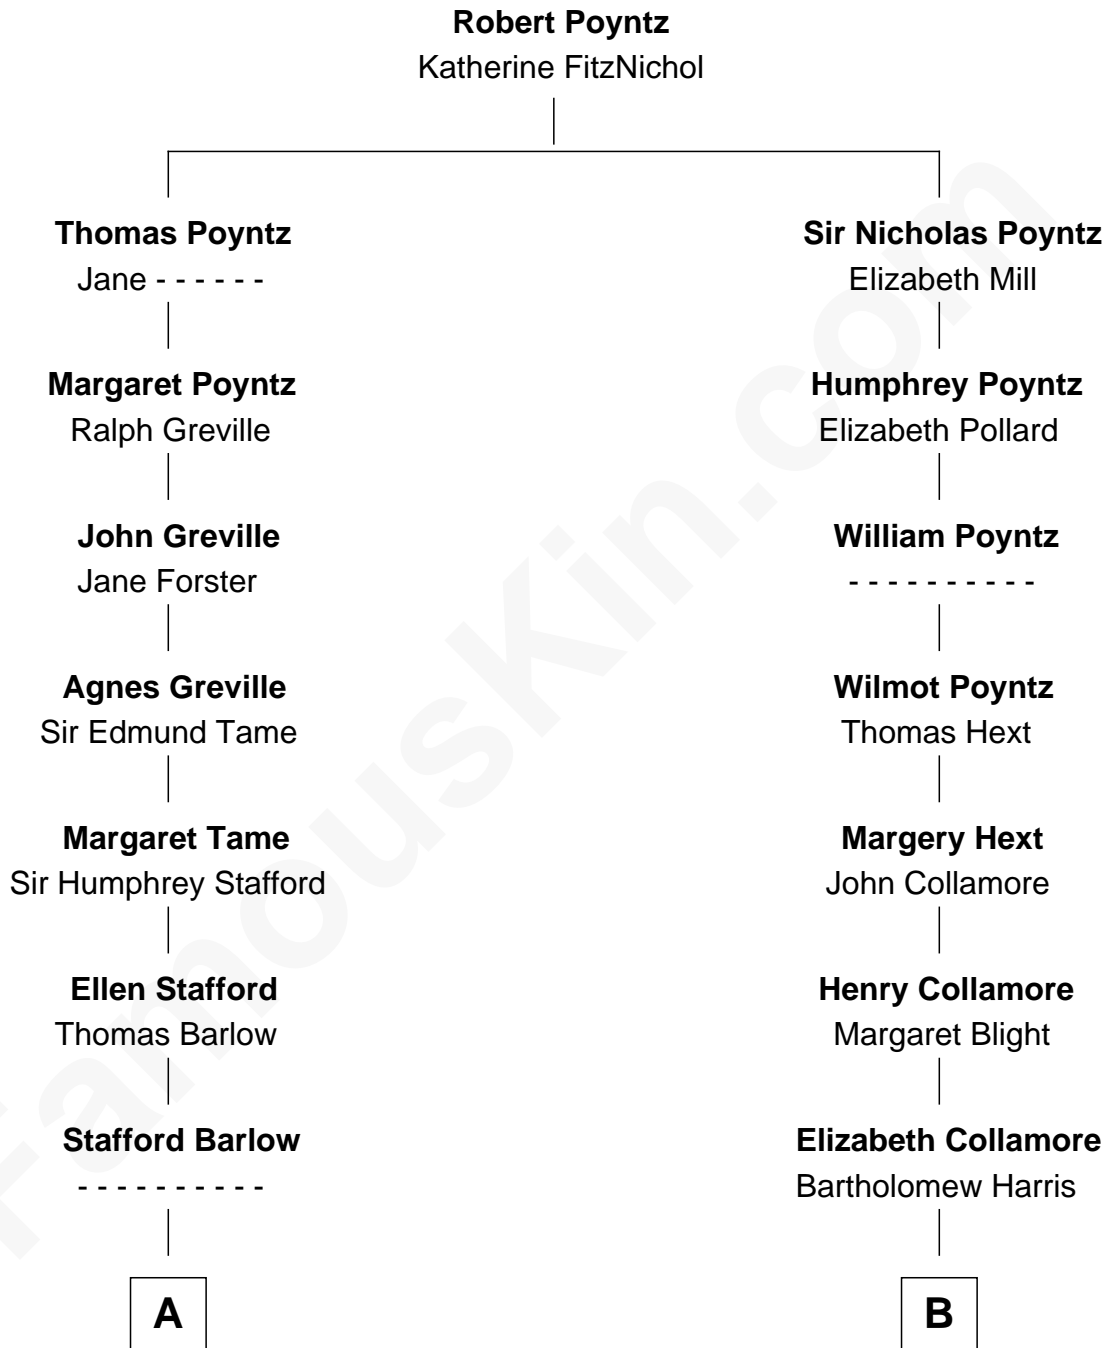

# FamousKin.com Relationship Chart of

**Mitt Romney**

*70th Governor of Massachusetts*

15th cousin 3 times removed of

**Clarence Day**

*Author of Life with Father*

C

George Wilcken Romney

Lenore Emily LaFount

Mitt Romney

*70th Governor of Massachusetts*

FamousKin.com