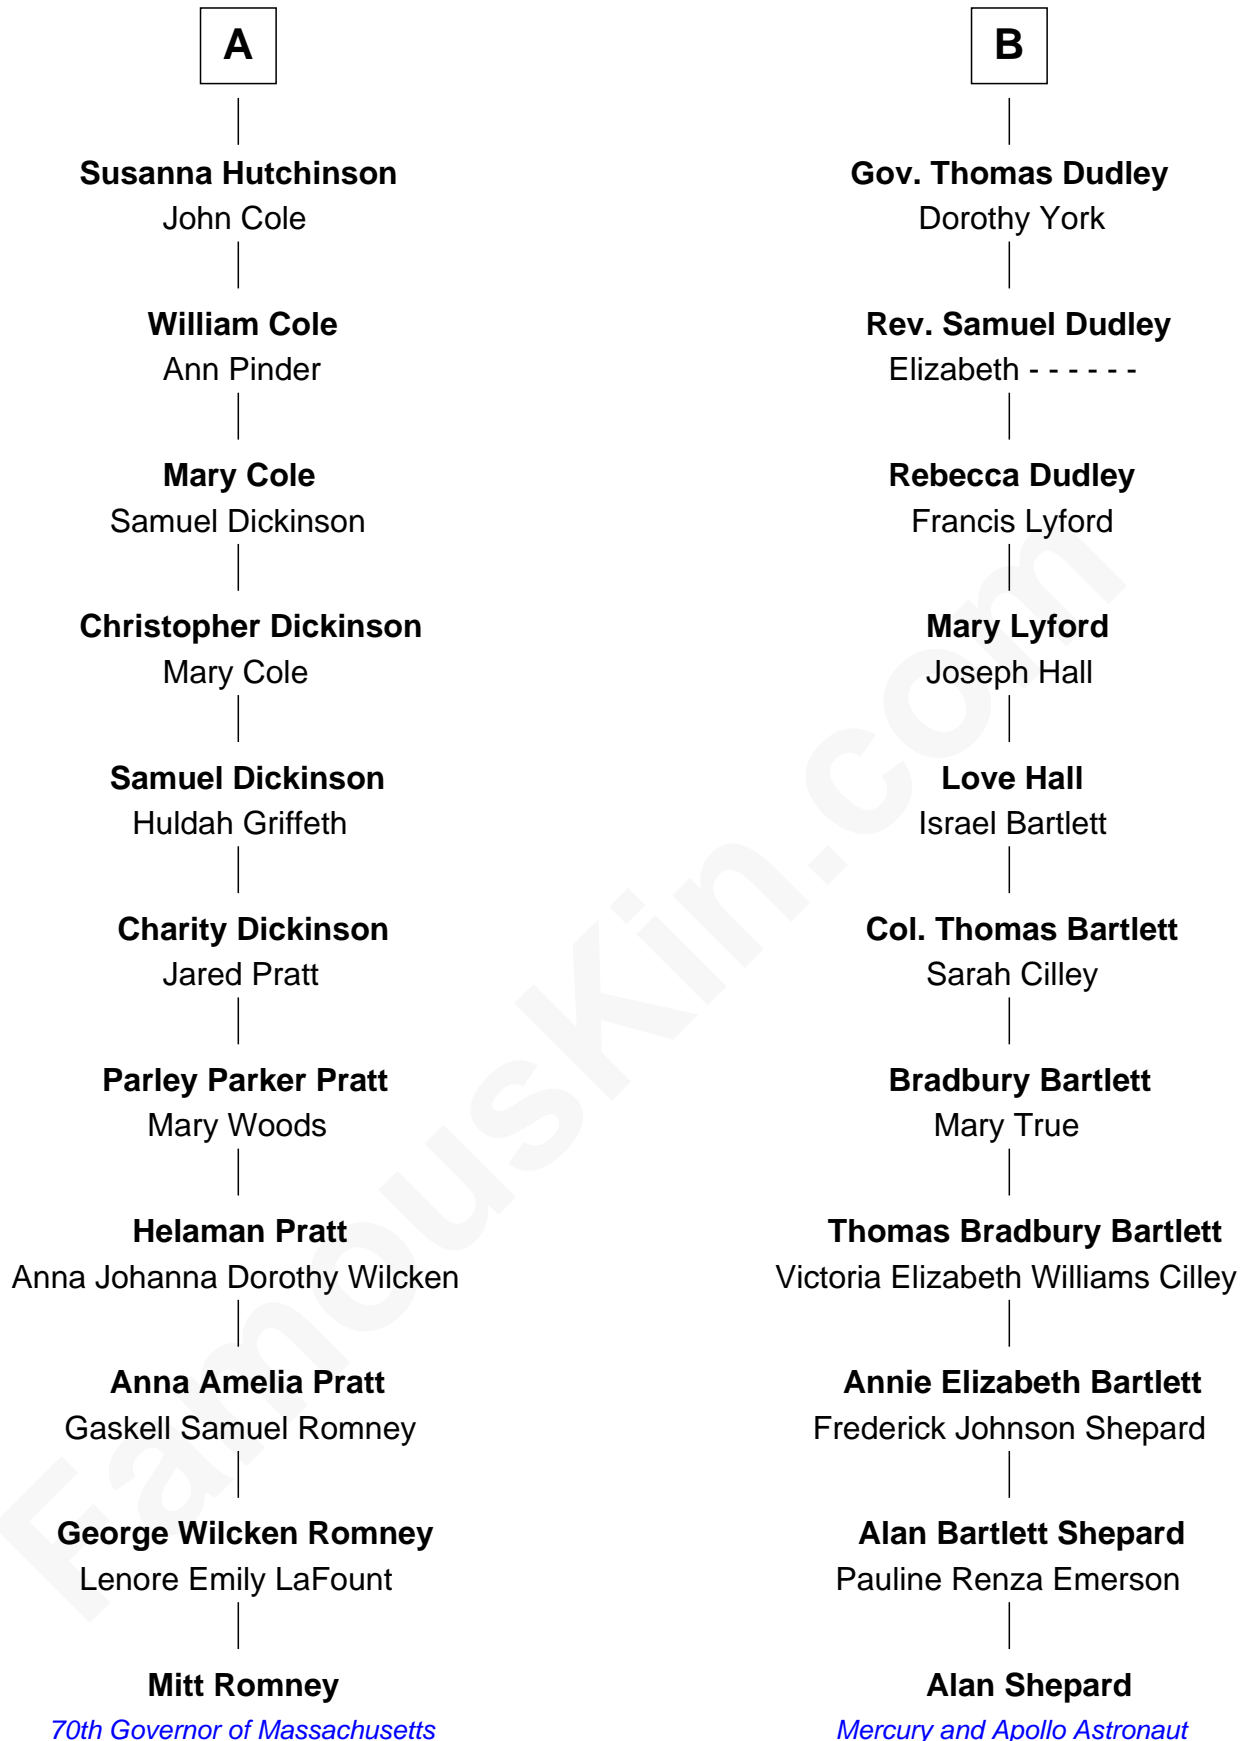

FamousKin.com Relationship Chart of

Mitt Romney

70th Governor of Massachusetts

17th cousin of

Alan Shepard

Mercury and Apollo Astronaut

Sir Walter Blount

Sancha de Ayala

Sir Thomas Blount

Margaret de Gresley

Sir Thomas Blount

Agnes Hawley

Anne Blount

William Marbury

Robert Marbury

Katherine Williamson

Sir John Sutton

Sir John Sutton

Elizabeth Berkeley

Sir Edmund Sutton

Joyce Tiptoft

Sir Edward Sutton

Cecily Willoughby

Sir John Sutton

Cecily Grey

Sir Henry Dudley

----- Ashton

Probable

Roger Dudley

Susanna Thorne

B

Mitt Romney photo by [Gage Skidmore](#) (CC BY-SA 3.0)