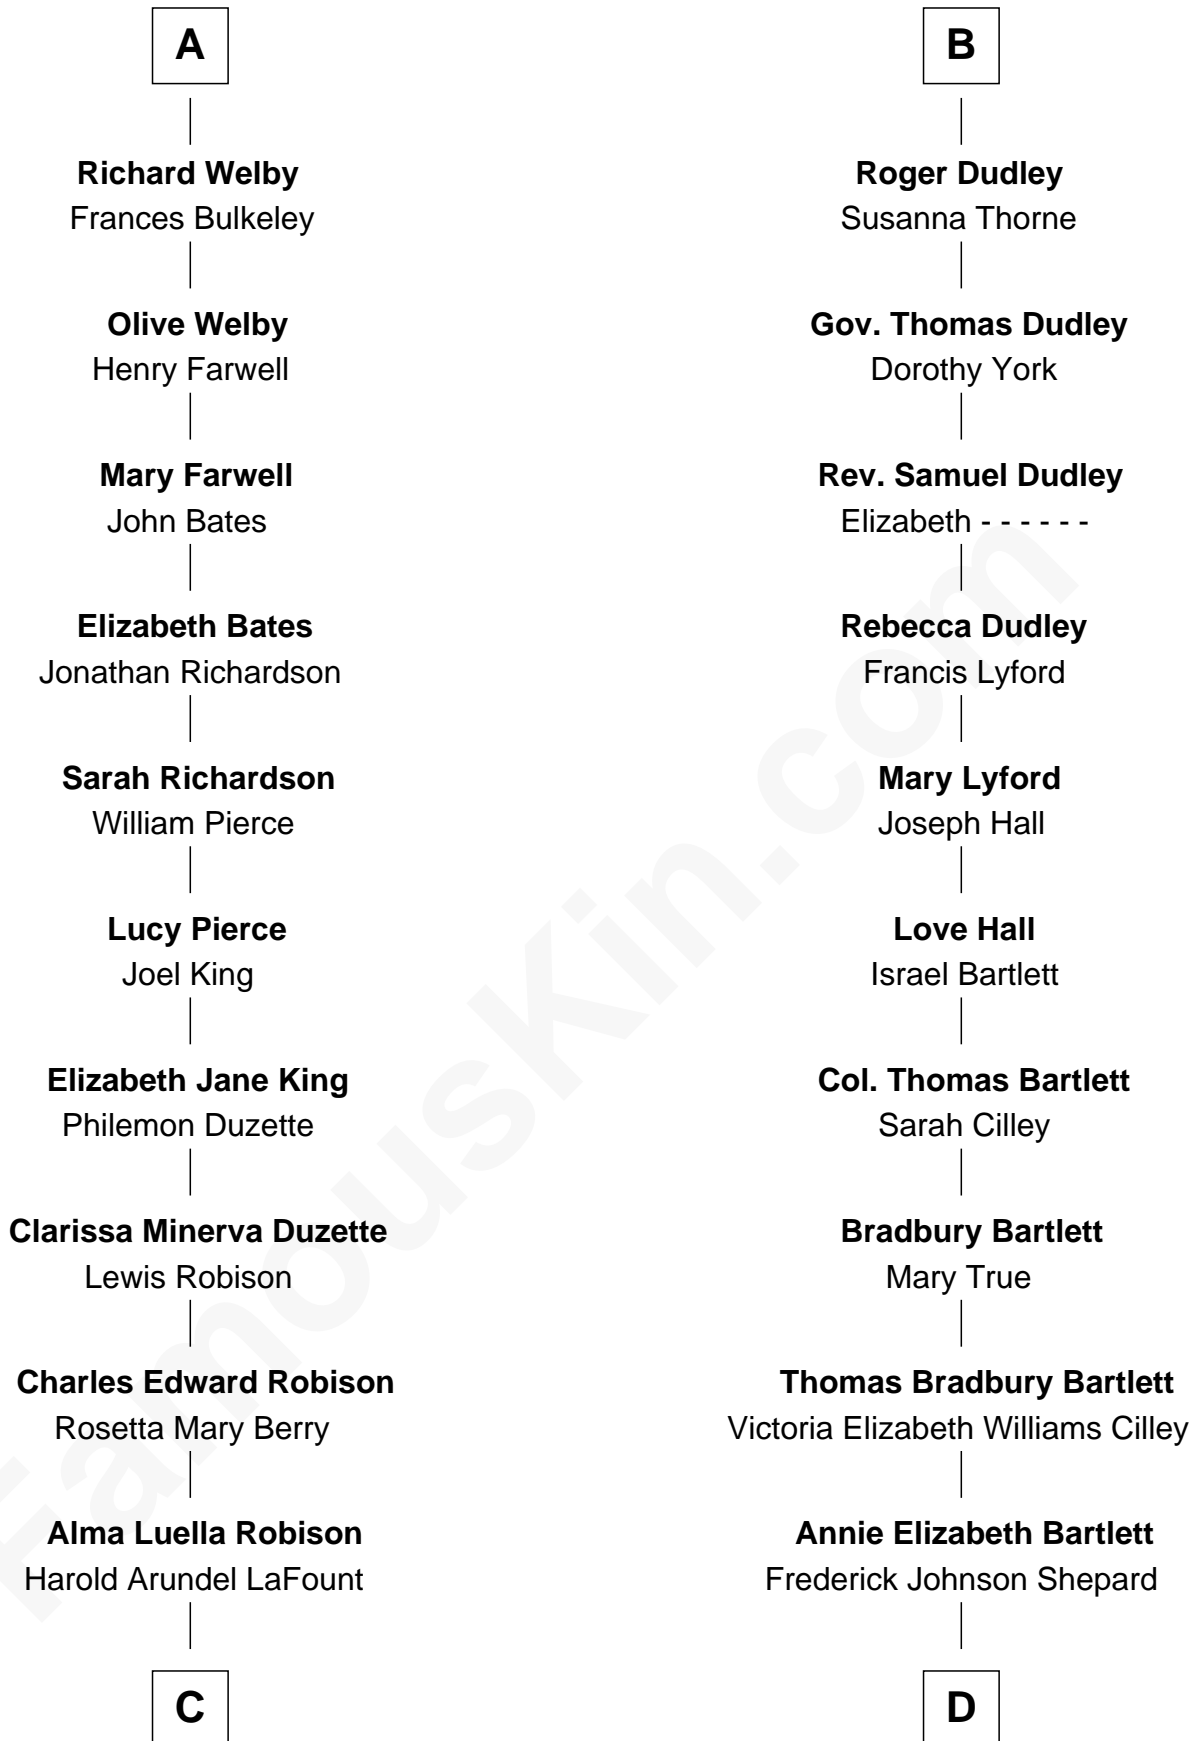

# FamousKin.com Relationship Chart of

**Mitt Romney**

*70th Governor of Massachusetts*

**18th cousin of**

**Alan Shepard**

*Mercury and Apollo Astronaut*

**Sir Philip le Despencer**

Elizabeth - - - - -

**Sir Robert Tyrwhit**

Maud Talboys

**Katharine Tyrwhit**

Sir Richard Thimbleby

**Elizabeth Thimbleby**

Thomas Welby

**A**

**Alice le Despenser**

Cecily Willoughby

**Sir John Sutton**

Cecily Grey

**Sir Henry Dudley**

- - - - - Ashton

Probable

**B**

**C**

**Lenore Emily LaFount**  
George Wilcken Romney

**Mitt Romney**

*70th Governor of Massachusetts*

**D**

**Alan Bartlett Shepard**  
Pauline Renza Emerson

**Alan Shepard**

*Mercury and Apollo Astronaut*

FamousKin.com