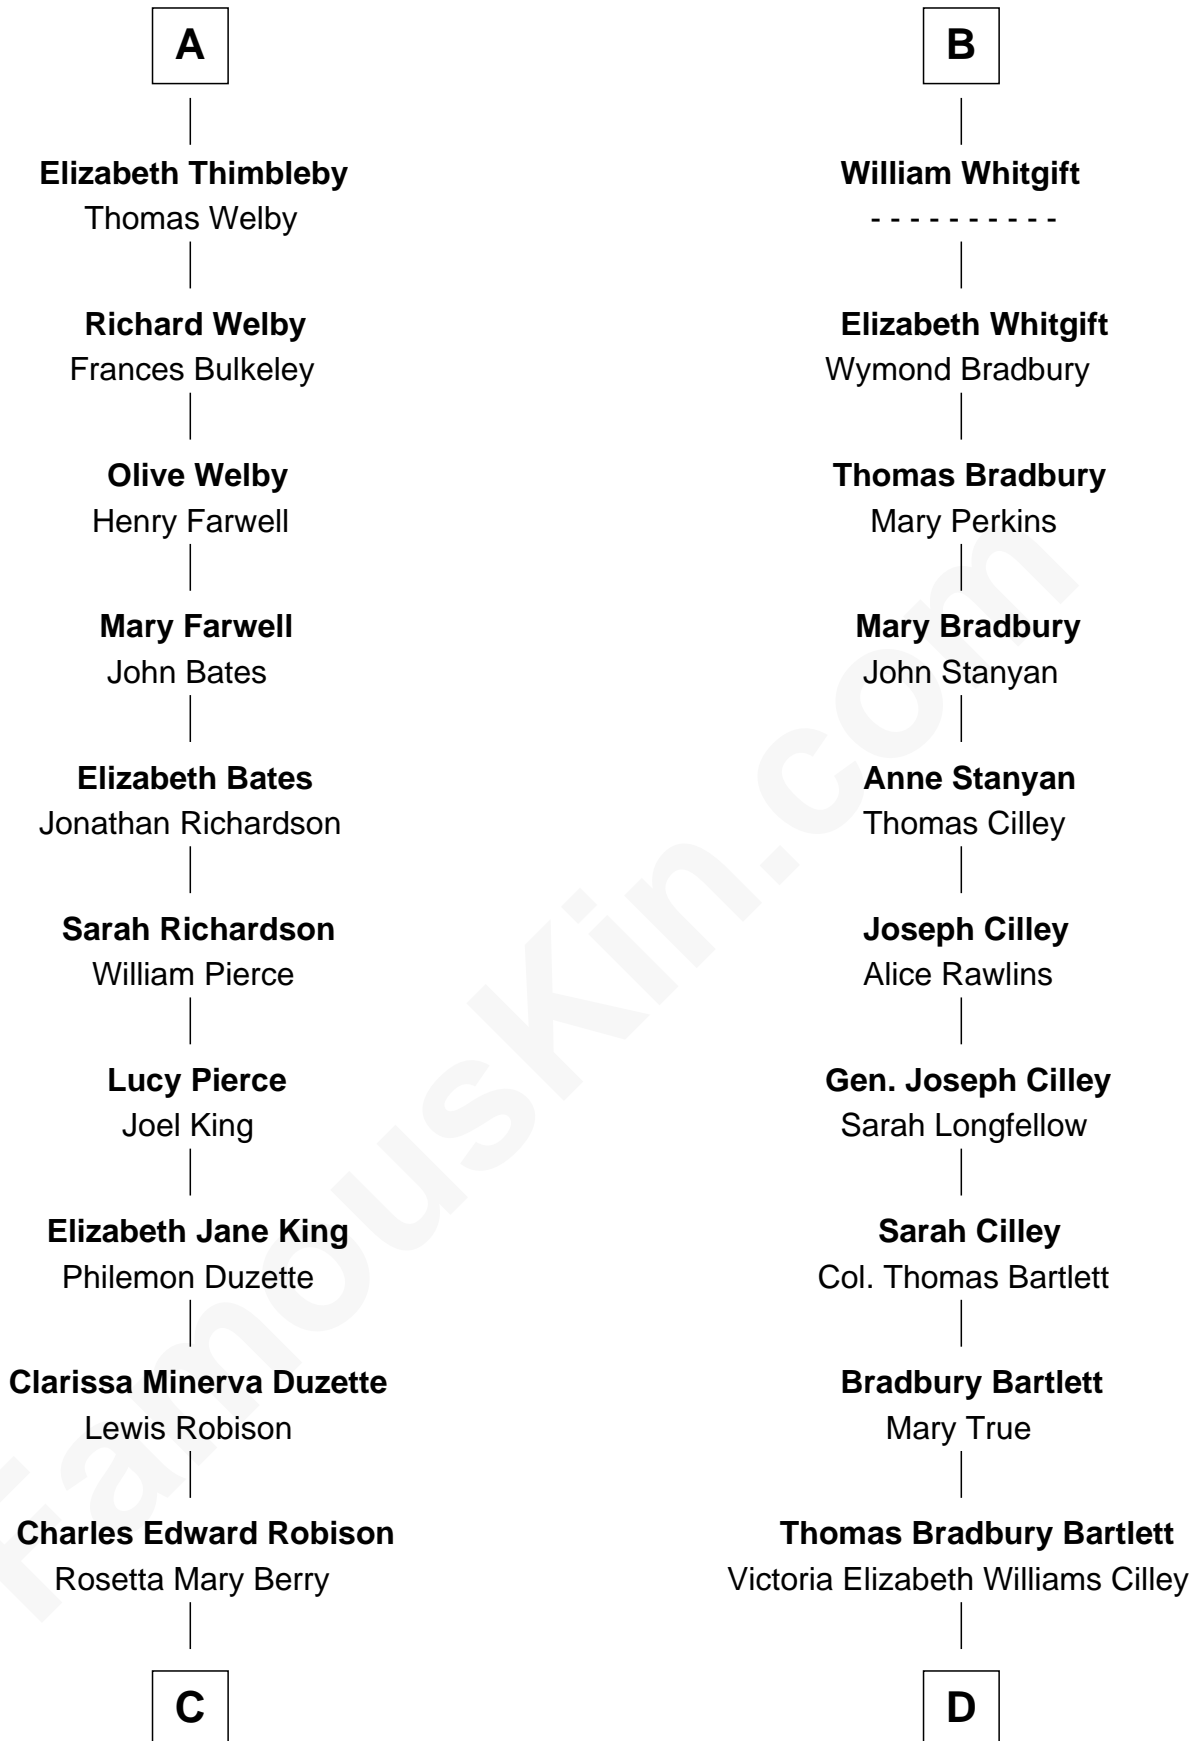

FamousKin.com Relationship Chart of

Mitt Romney

70th Governor of Massachusetts

19th cousin of

Alan Shepard

Mercury and Apollo Astronaut

C

Alma Luella Robison
Harold Arundel LaFount

Lenore Emily LaFount
George Wilcken Romney

Mitt Romney
70th Governor of Massachusetts

D

Annie Elizabeth Bartlett
Frederick Johnson Shepard

Alan Bartlett Shepard
Pauline Renza Emerson

Alan Shepard
Mercury and Apollo Astronaut