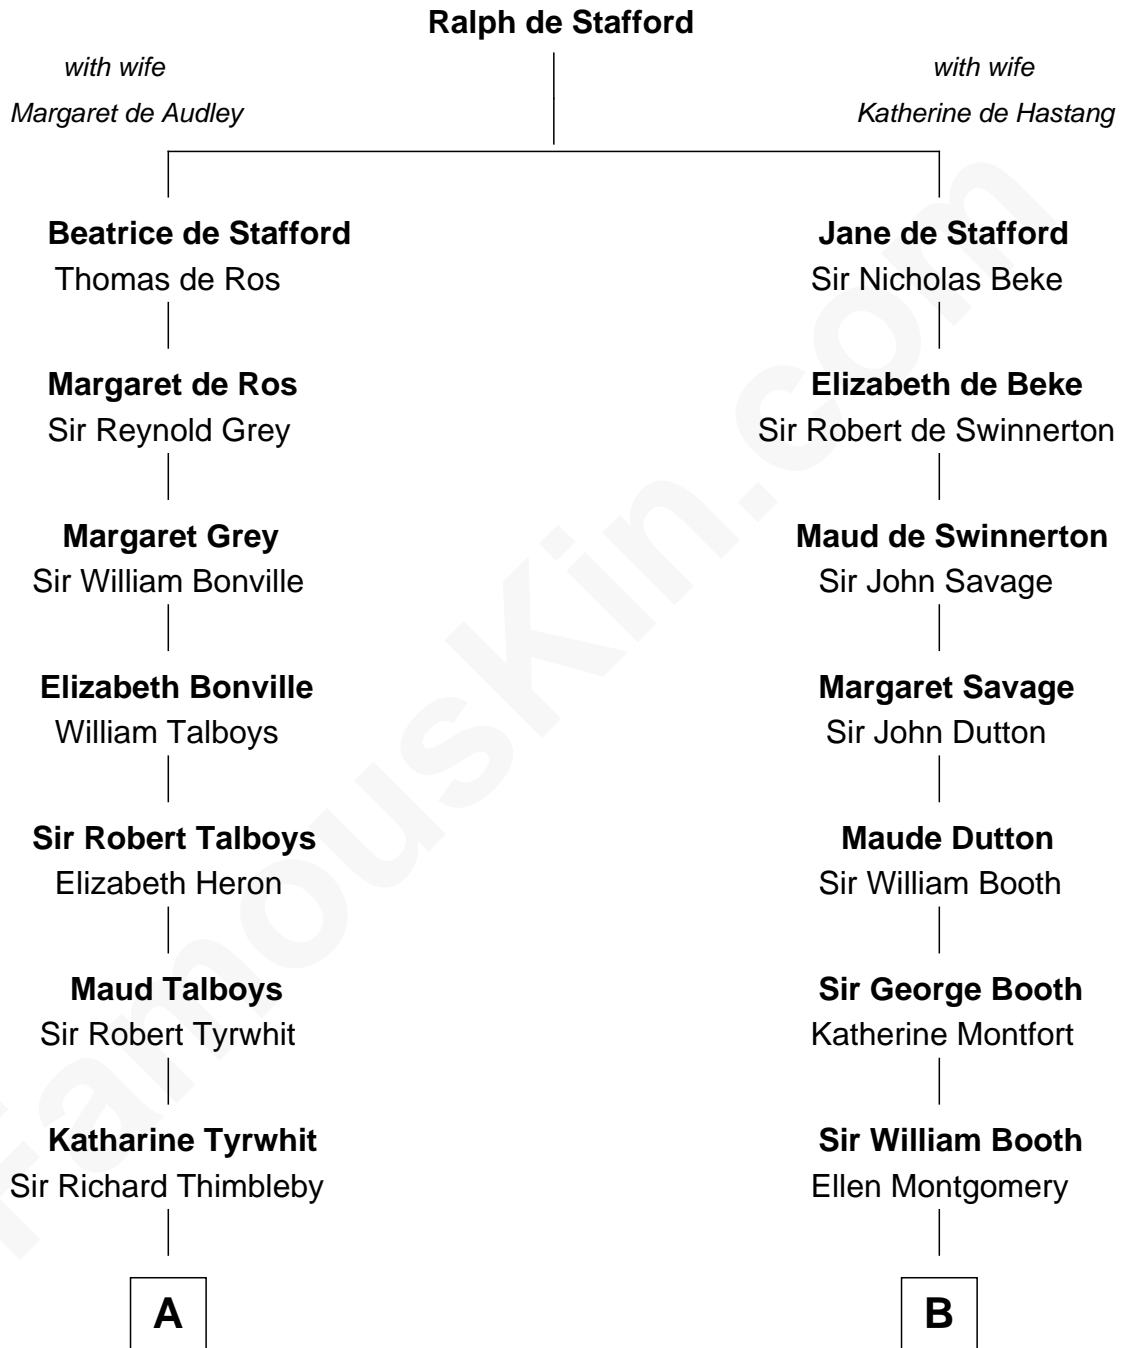

FamousKin.com

Relationship Chart of

Mitt Romney

70th Governor of Massachusetts

19th cousin 1 time removed of

Christian Herter

59th Governor of Massachusetts

C

Alma Luella Robison
Harold Arundel LaFount

Lenore Emily LaFount
George Wilcken Romney

Mitt Romney
70th Governor of Massachusetts

D

Archibald Miles
Mary Treese

Mary Miles
Christian Herter

Albert Herter
Adele McGinnis