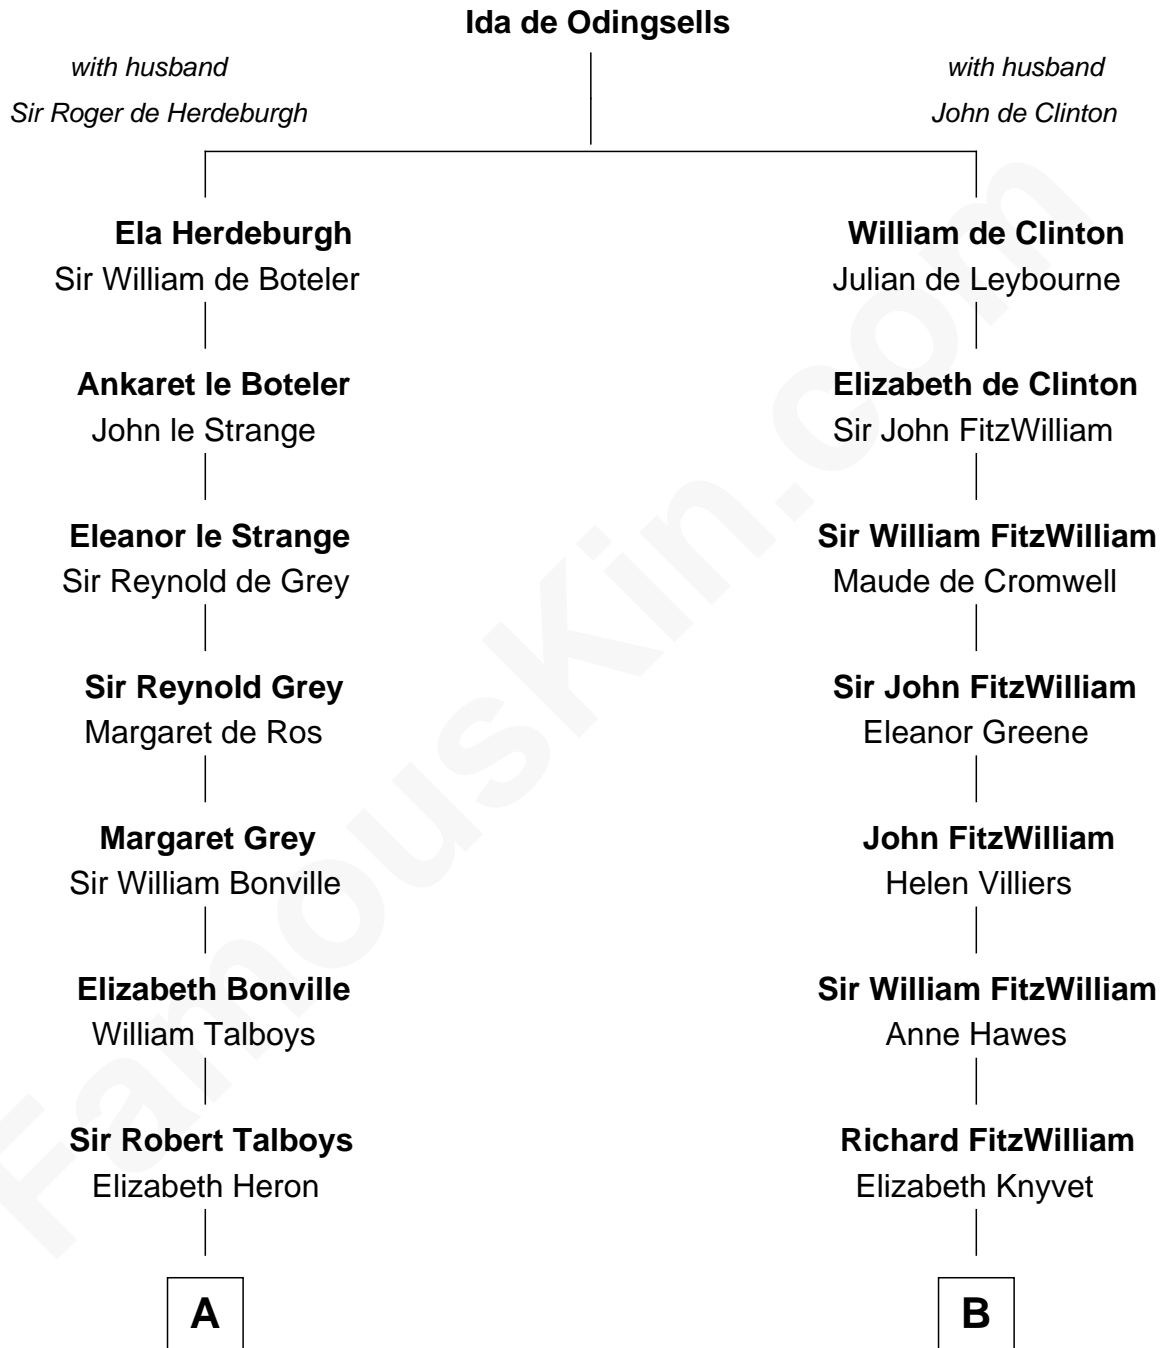

FamousKin.com

Relationship Chart of

Mitt Romney

70th Governor of Massachusetts

15th cousin 6 times removed of

John Quincy Adams

6th U.S. President

C

Clarissa Minerva Duzette

Lewis Robison

Charles Edward Robison

Rosetta Mary Berry

Alma Luella Robison

Harold Arundel LaFount

Lenore Emily LaFount

George Wilcken Romney

Mitt Romney

70th Governor of Massachusetts

FamousKin.com