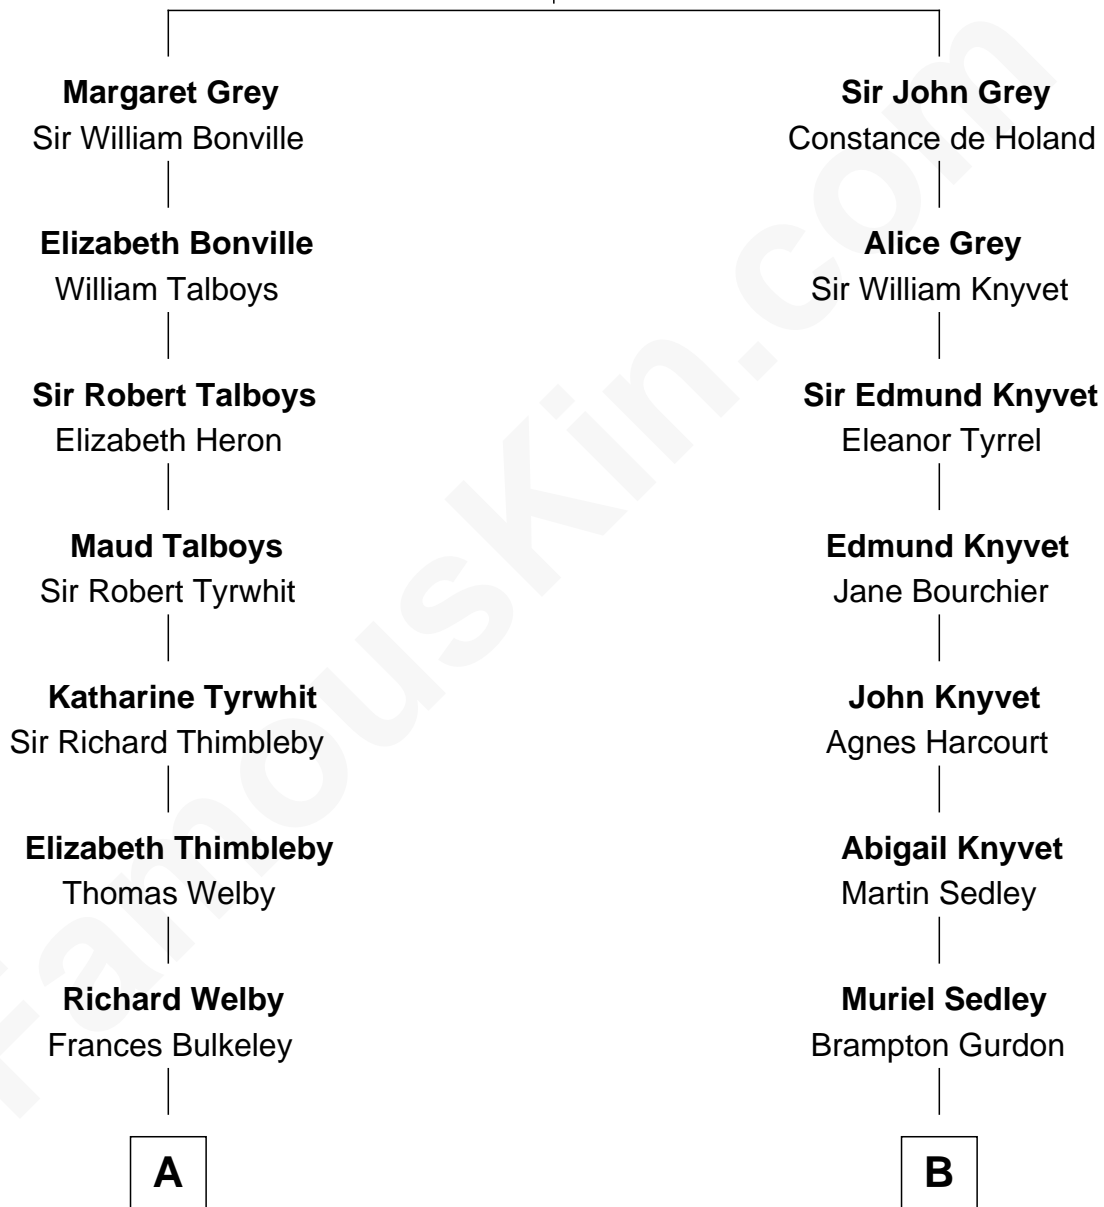

FamousKin.com Relationship Chart of

Mitt Romney

70th Governor of Massachusetts

17th cousin 1 time removed of

Ted Danson

TV Actor - "Cheers", "CSI"

Sir Reynold Grey

Margaret de Ros

C

Edward Bridge Danson
Jessica Harriet MacMaster

Ted Danson

TV Actor - "Cheers", "CSI"

FamousKin.com