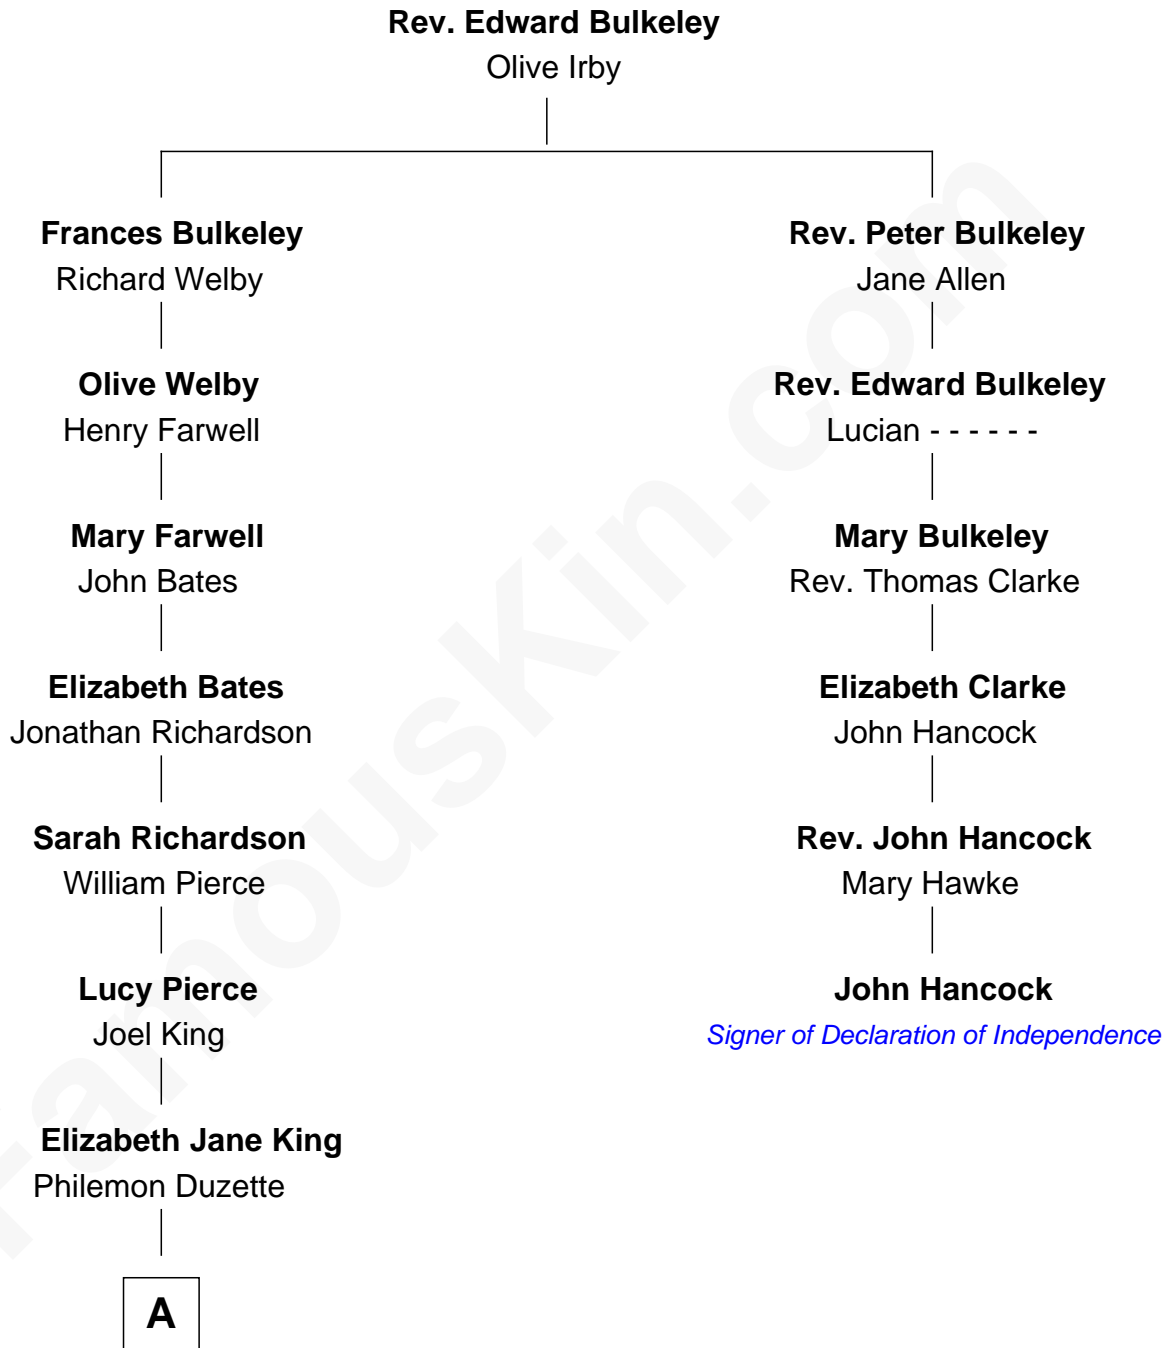

FamousKin.com

Relationship Chart of

Mitt Romney

70th Governor of Massachusetts

5th cousin 6 times removed of

John Hancock

Signer of the Declaration of Independence

A

Clarissa Minerva Duzette

Lewis Robison

Charles Edward Robison

Rosetta Mary Berry

Alma Luella Robison

Harold Arundel LaFount

Lenore Emily LaFount

George Wilcken Romney

Mitt Romney

70th Governor of Massachusetts

FamousKin.com