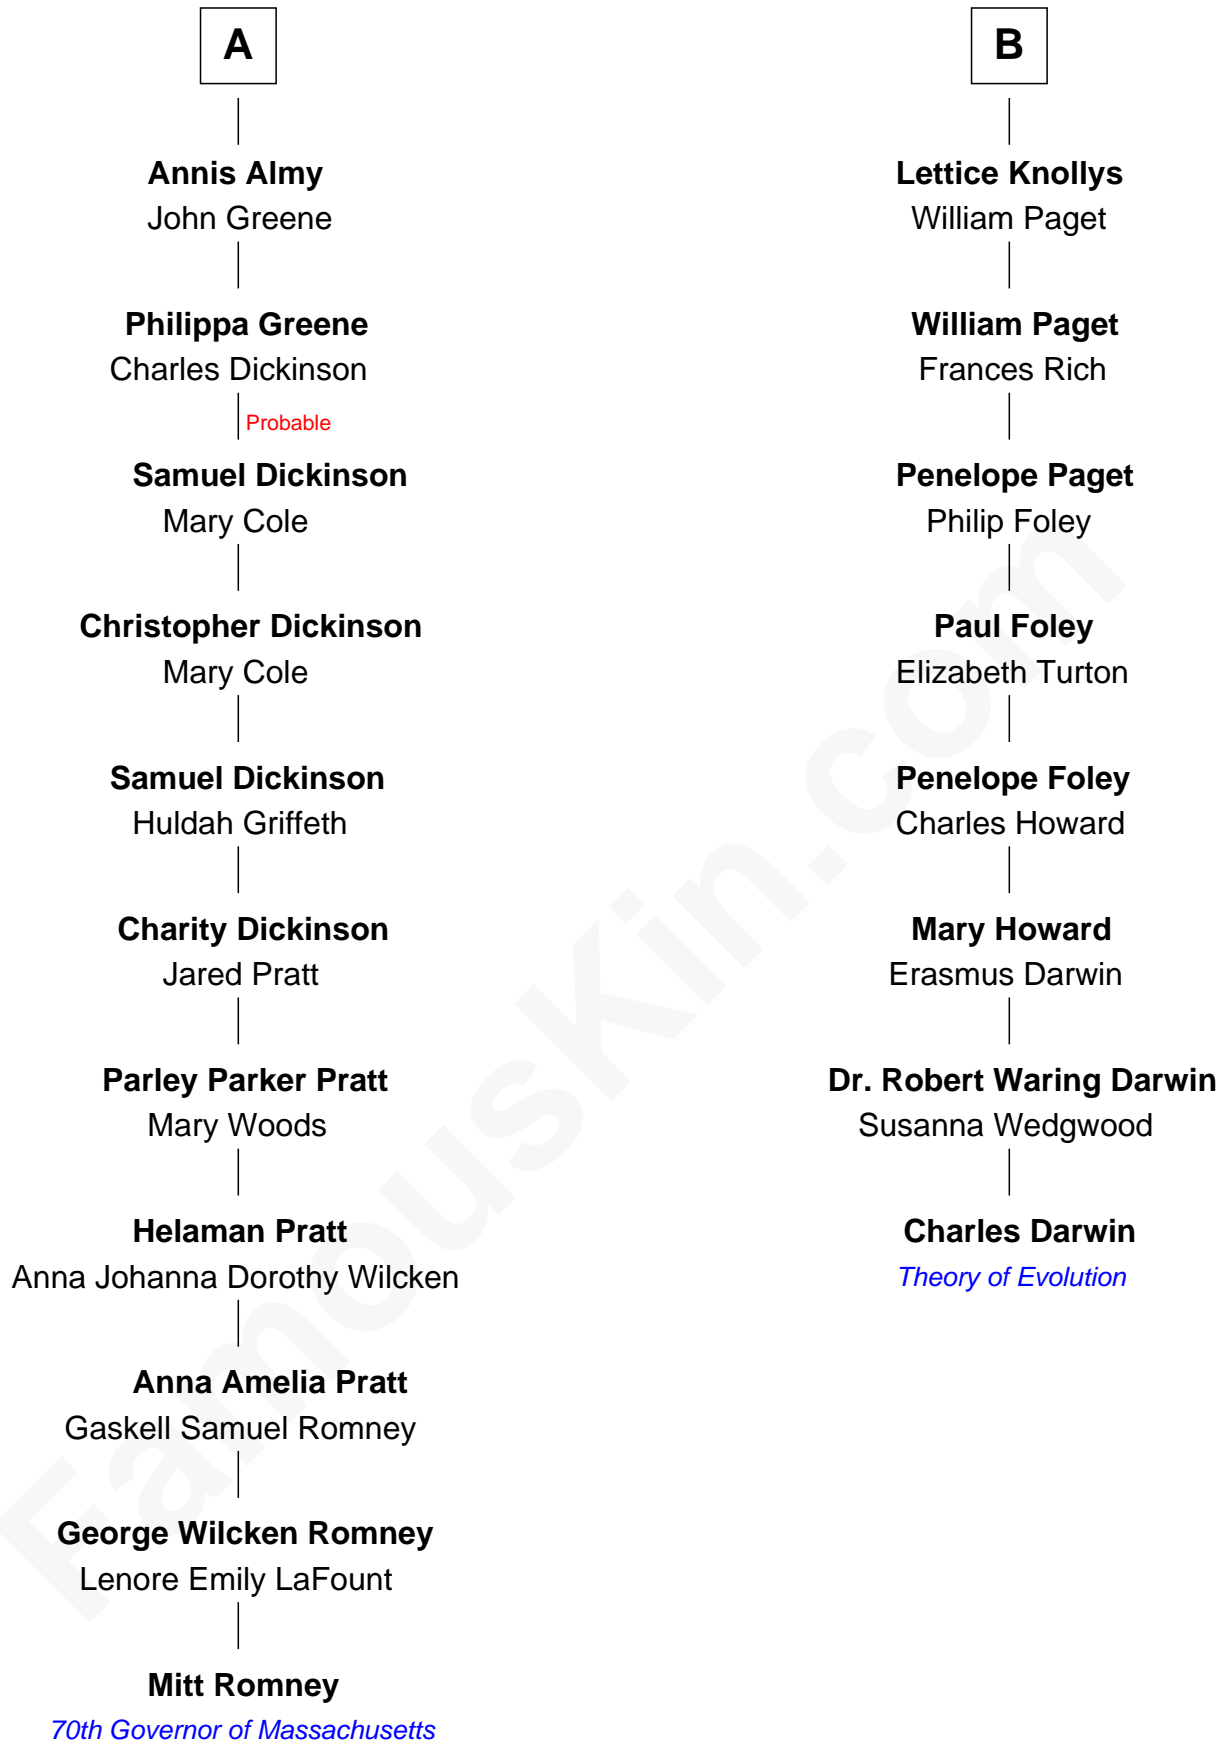

FamousKin.com

Relationship Chart of

Mitt Romney

70th Governor of Massachusetts

14th cousin 3 times removed of

Charles Darwin

Theory of Evolution

Mitt Romney photo by [Gage Skidmore](#) (CC BY-SA 3.0)