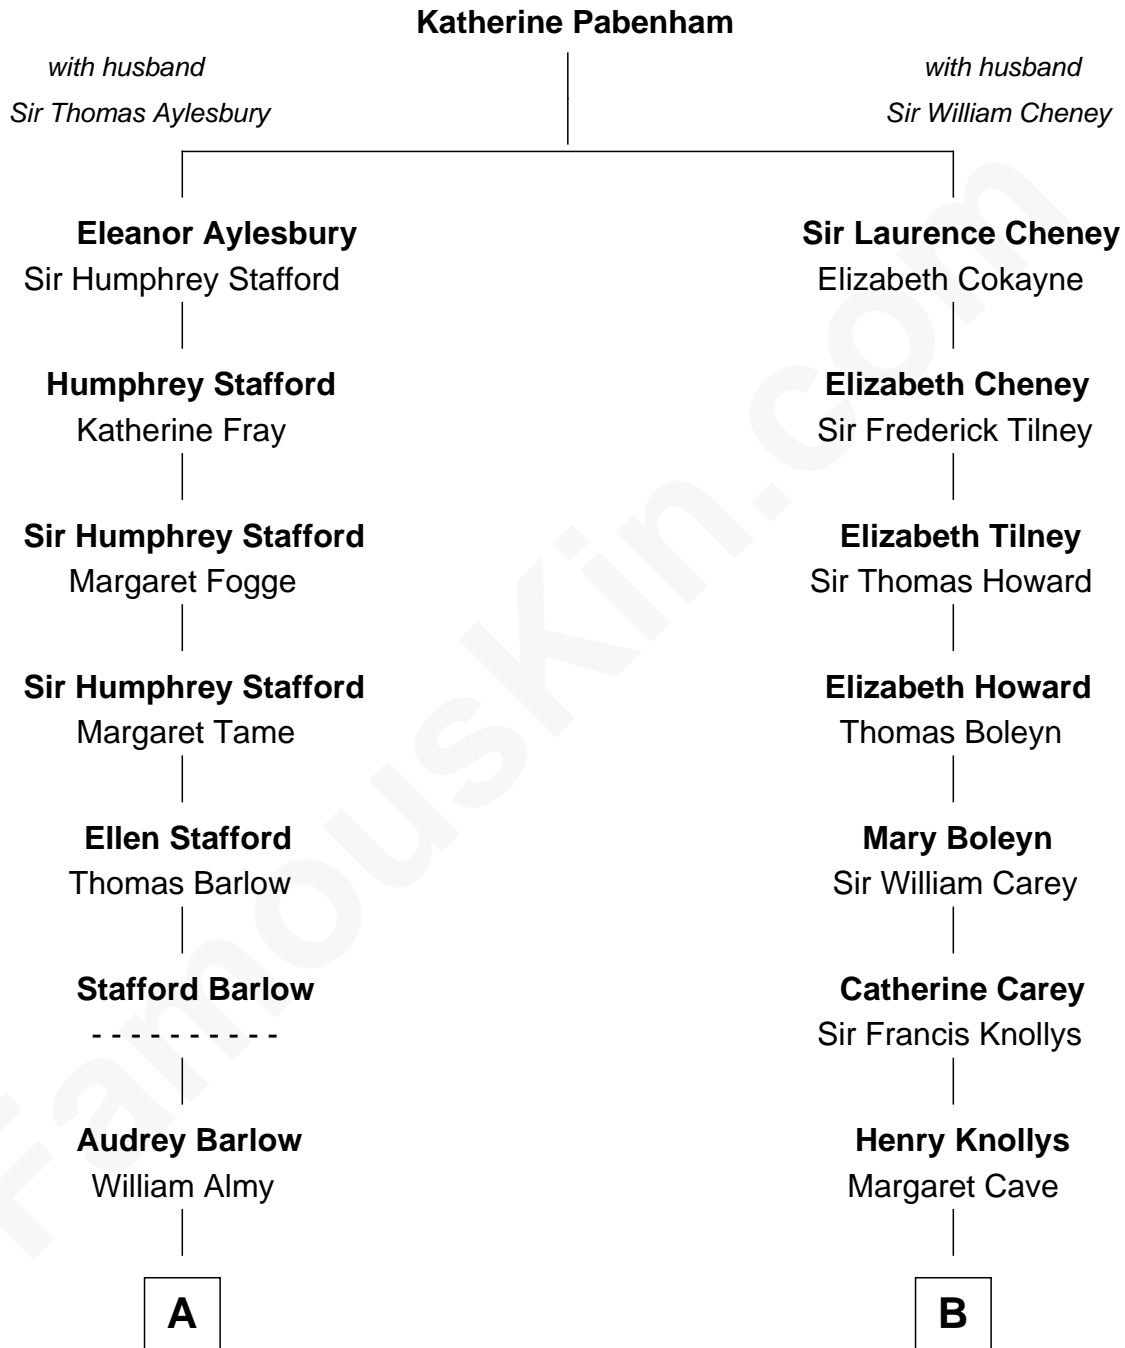

FamousKin.com

Relationship Chart of

Mitt Romney

70th Governor of Massachusetts

14th cousin 3 times removed of

Charles Darwin

Theory of Evolution

Mitt Romney photo by [Gage Skidmore](#) (CC BY-SA 3.0)