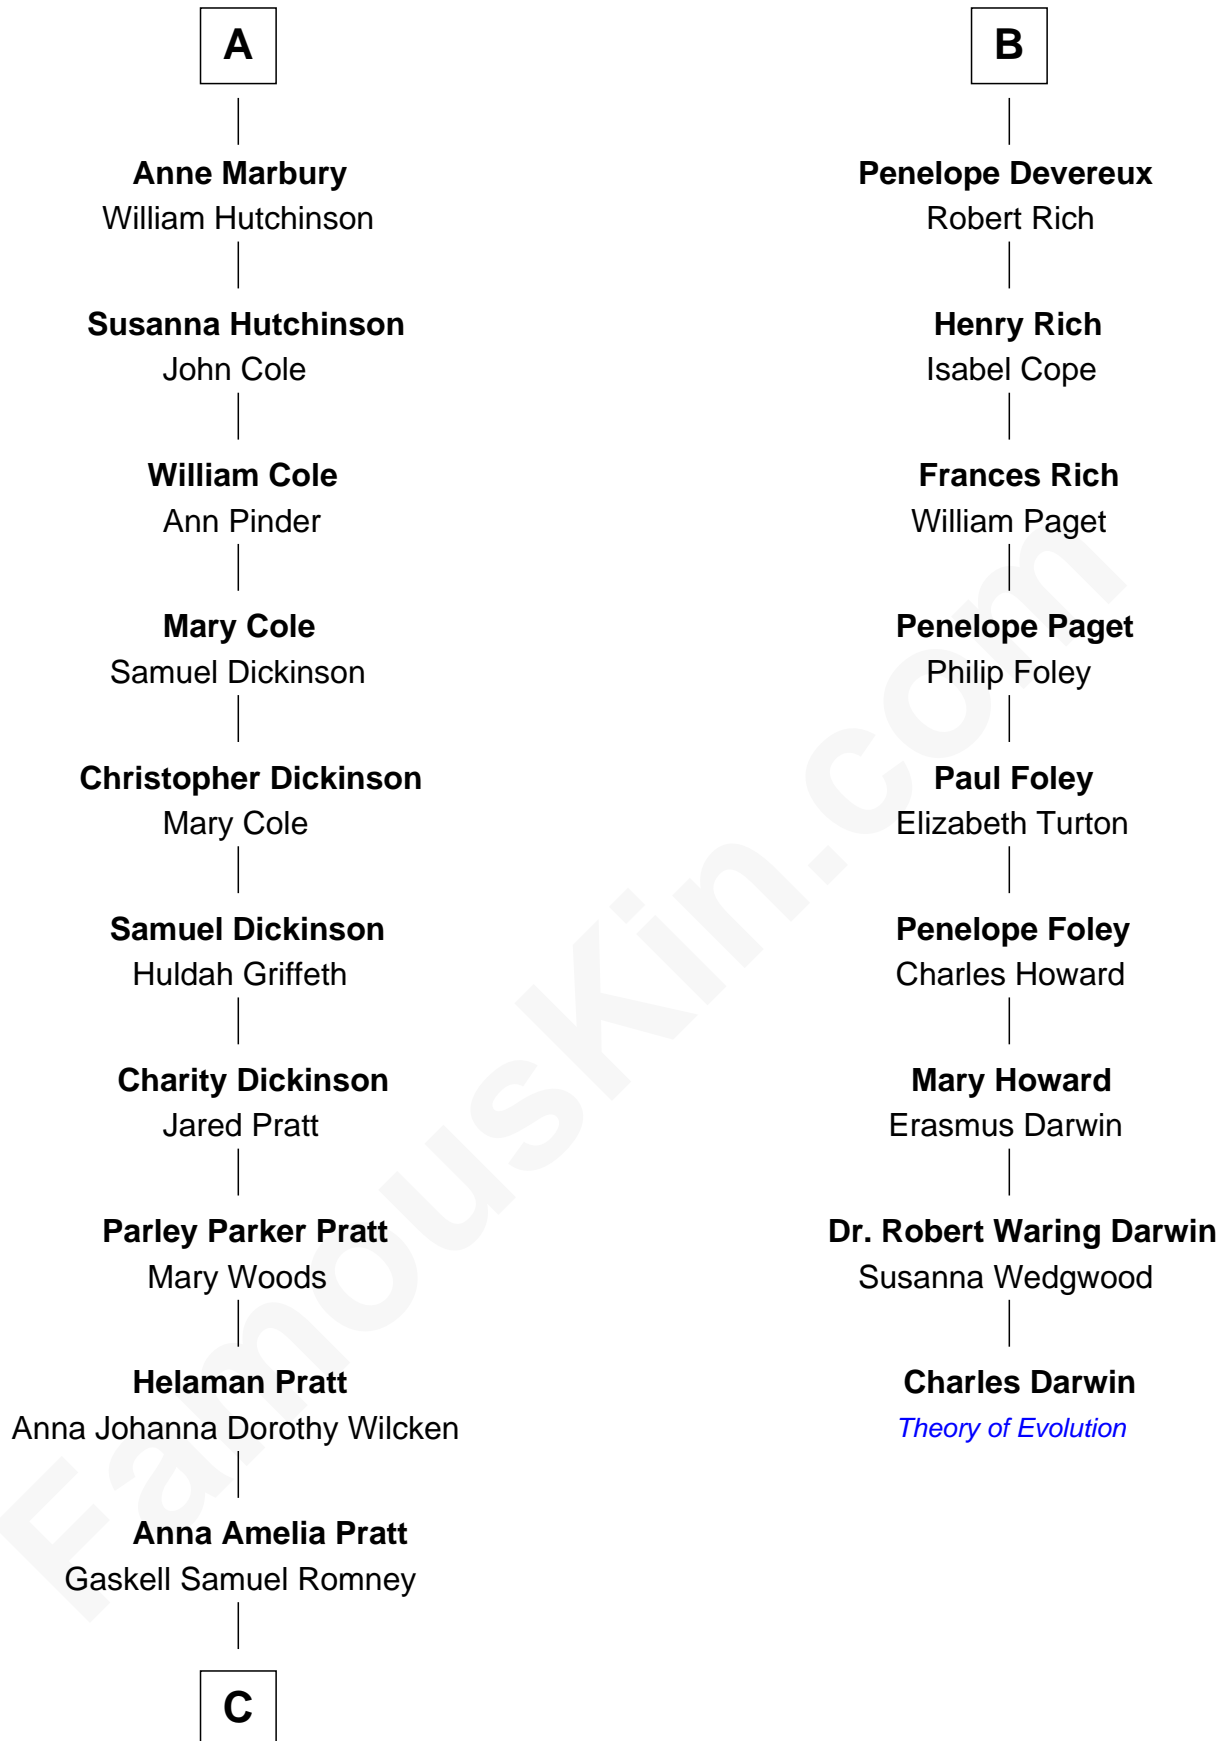

FamousKin.com

Relationship Chart of

Mitt Romney

70th Governor of Massachusetts

15th cousin 3 times removed of

Charles Darwin

Theory of Evolution

Robert de Ferrers
Margaret Despencer

C

George Wilcken Romney

Lenore Emily LaFount

Mitt Romney

70th Governor of Massachusetts

FamousKin.com