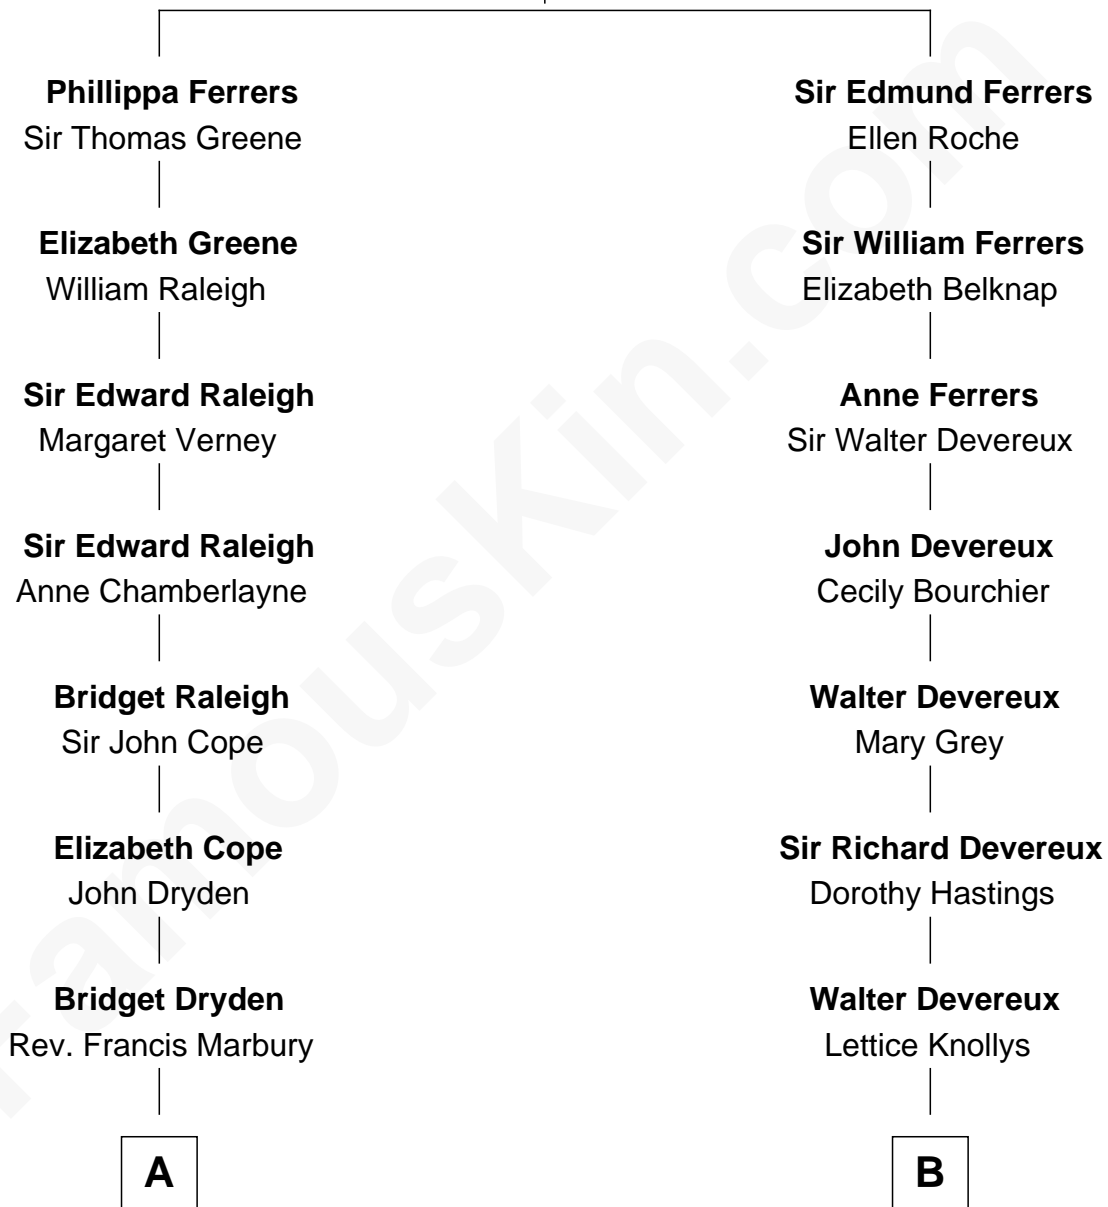

FamousKin.com

Relationship Chart of

Mitt Romney

70th Governor of Massachusetts

15th cousin 3 times removed of

Charles Darwin

Theory of Evolution

Robert de Ferrers
Margaret Despencer

C

George Wilcken Romney

Lenore Emily LaFount

Mitt Romney

70th Governor of Massachusetts

FamousKin.com