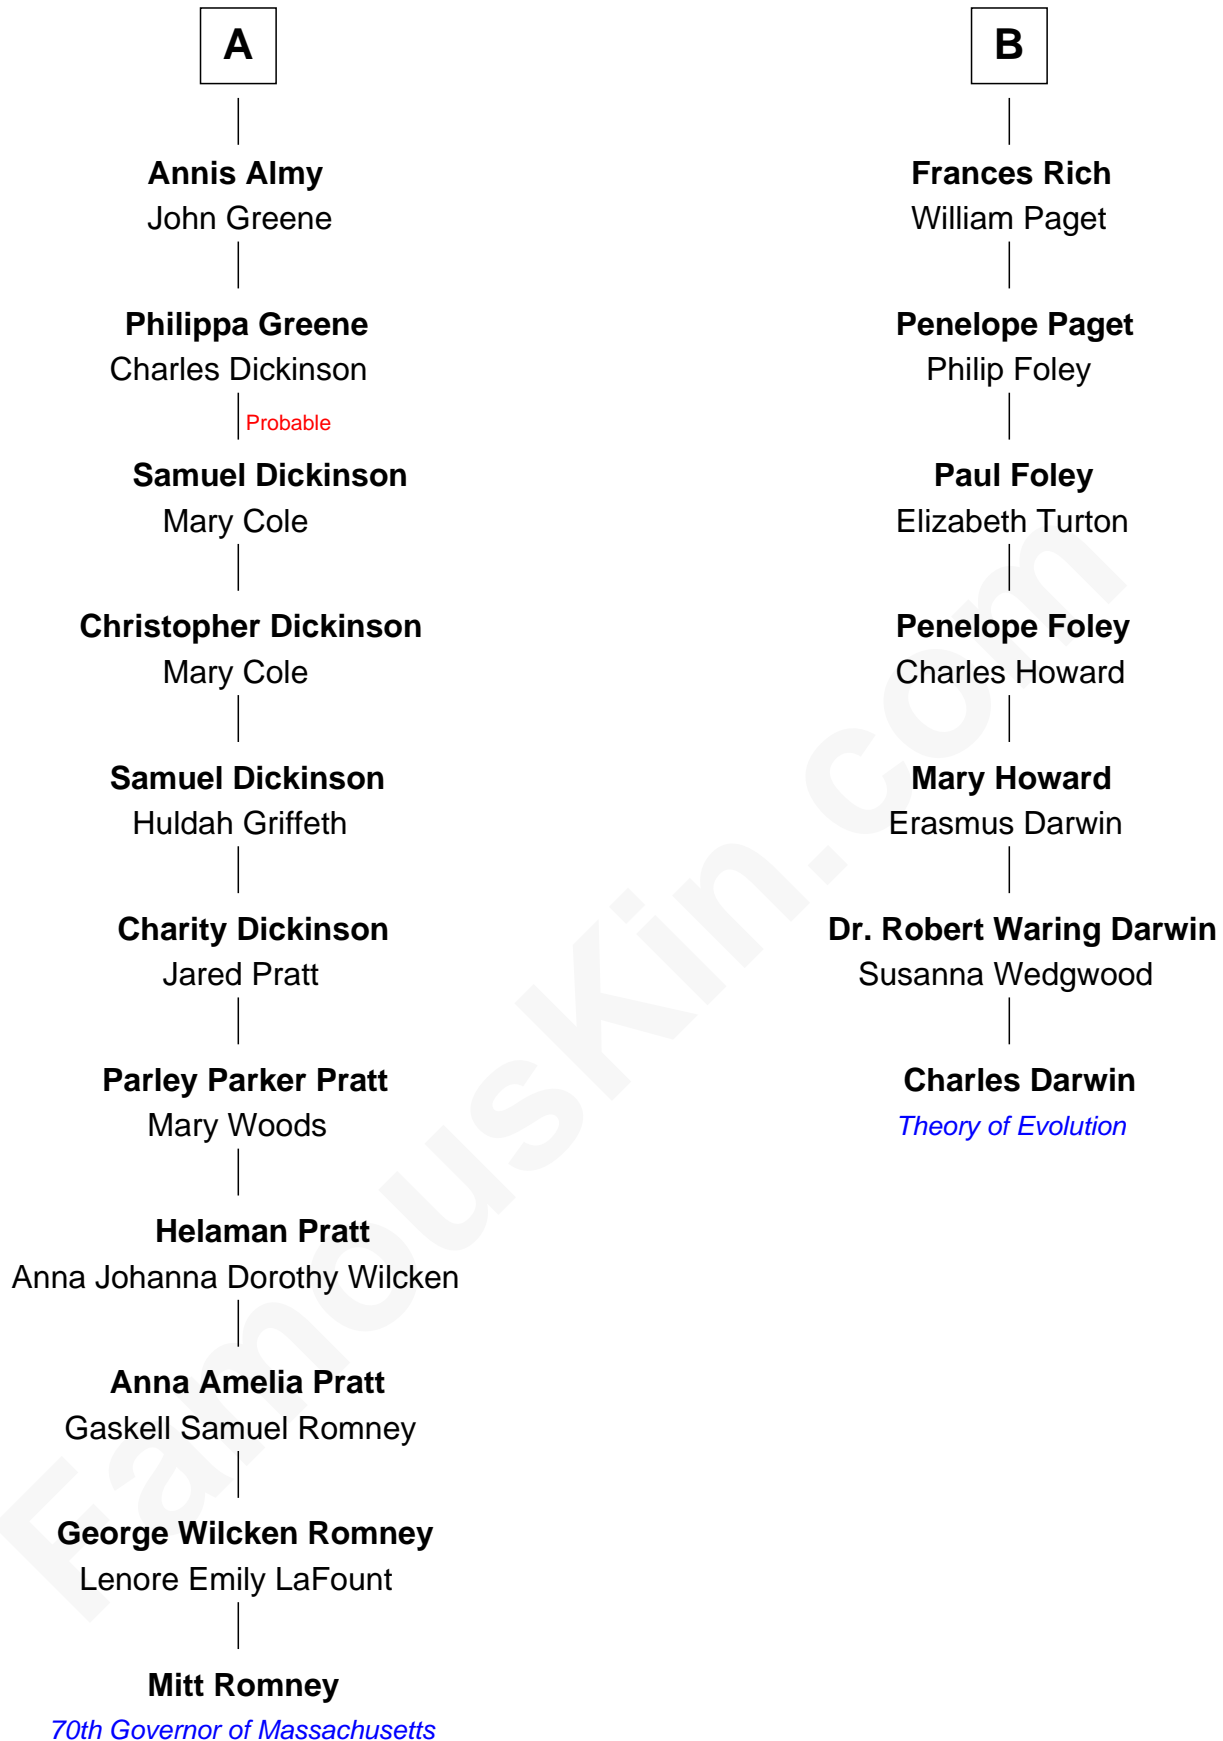

FamousKin.com

Relationship Chart of

Mitt Romney

70th Governor of Massachusetts

13th cousin 4 times removed of

Charles Darwin
Theory of Evolution

Mitt Romney photo by [Gage Skidmore](#) (CC BY-SA 3.0)