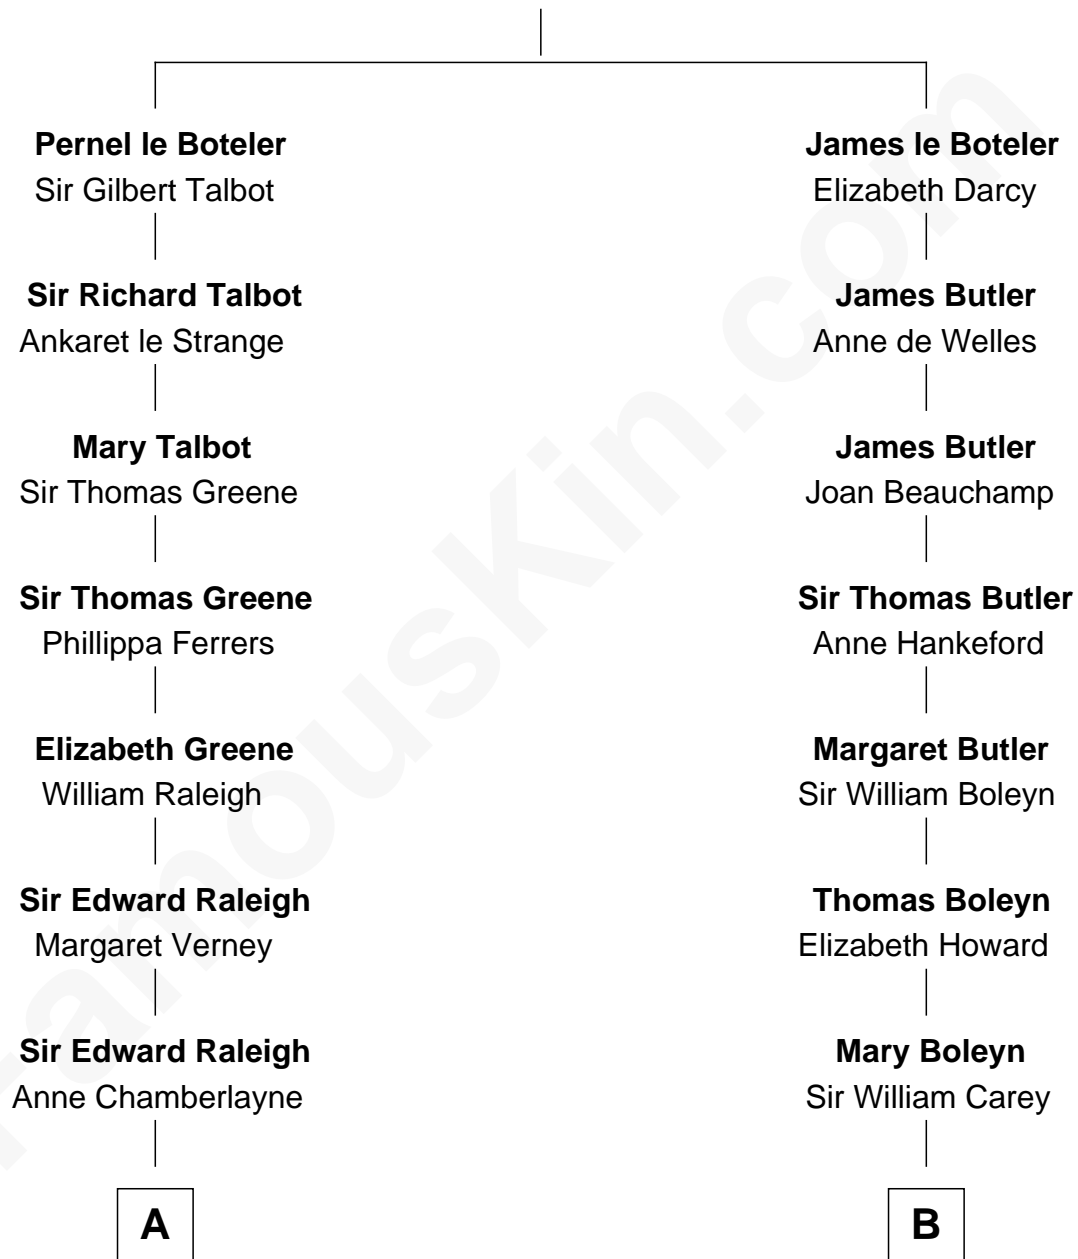

FamousKin.com

Relationship Chart of

Mitt Romney

70th Governor of Massachusetts

16th cousin 5 times removed of

Charles Darwin

Theory of Evolution

Sir James le Boteler

Eleanor de Bohun

C

—
Parley Parker Pratt

Mary Woods

—
Helaman Pratt

Anna Johanna Dorothy Wilcken

—
Anna Amelia Pratt

Gaskell Samuel Romney

—
George Wilcken Romney

Lenore Emily LaFount

—
Mitt Romney

70th Governor of Massachusetts