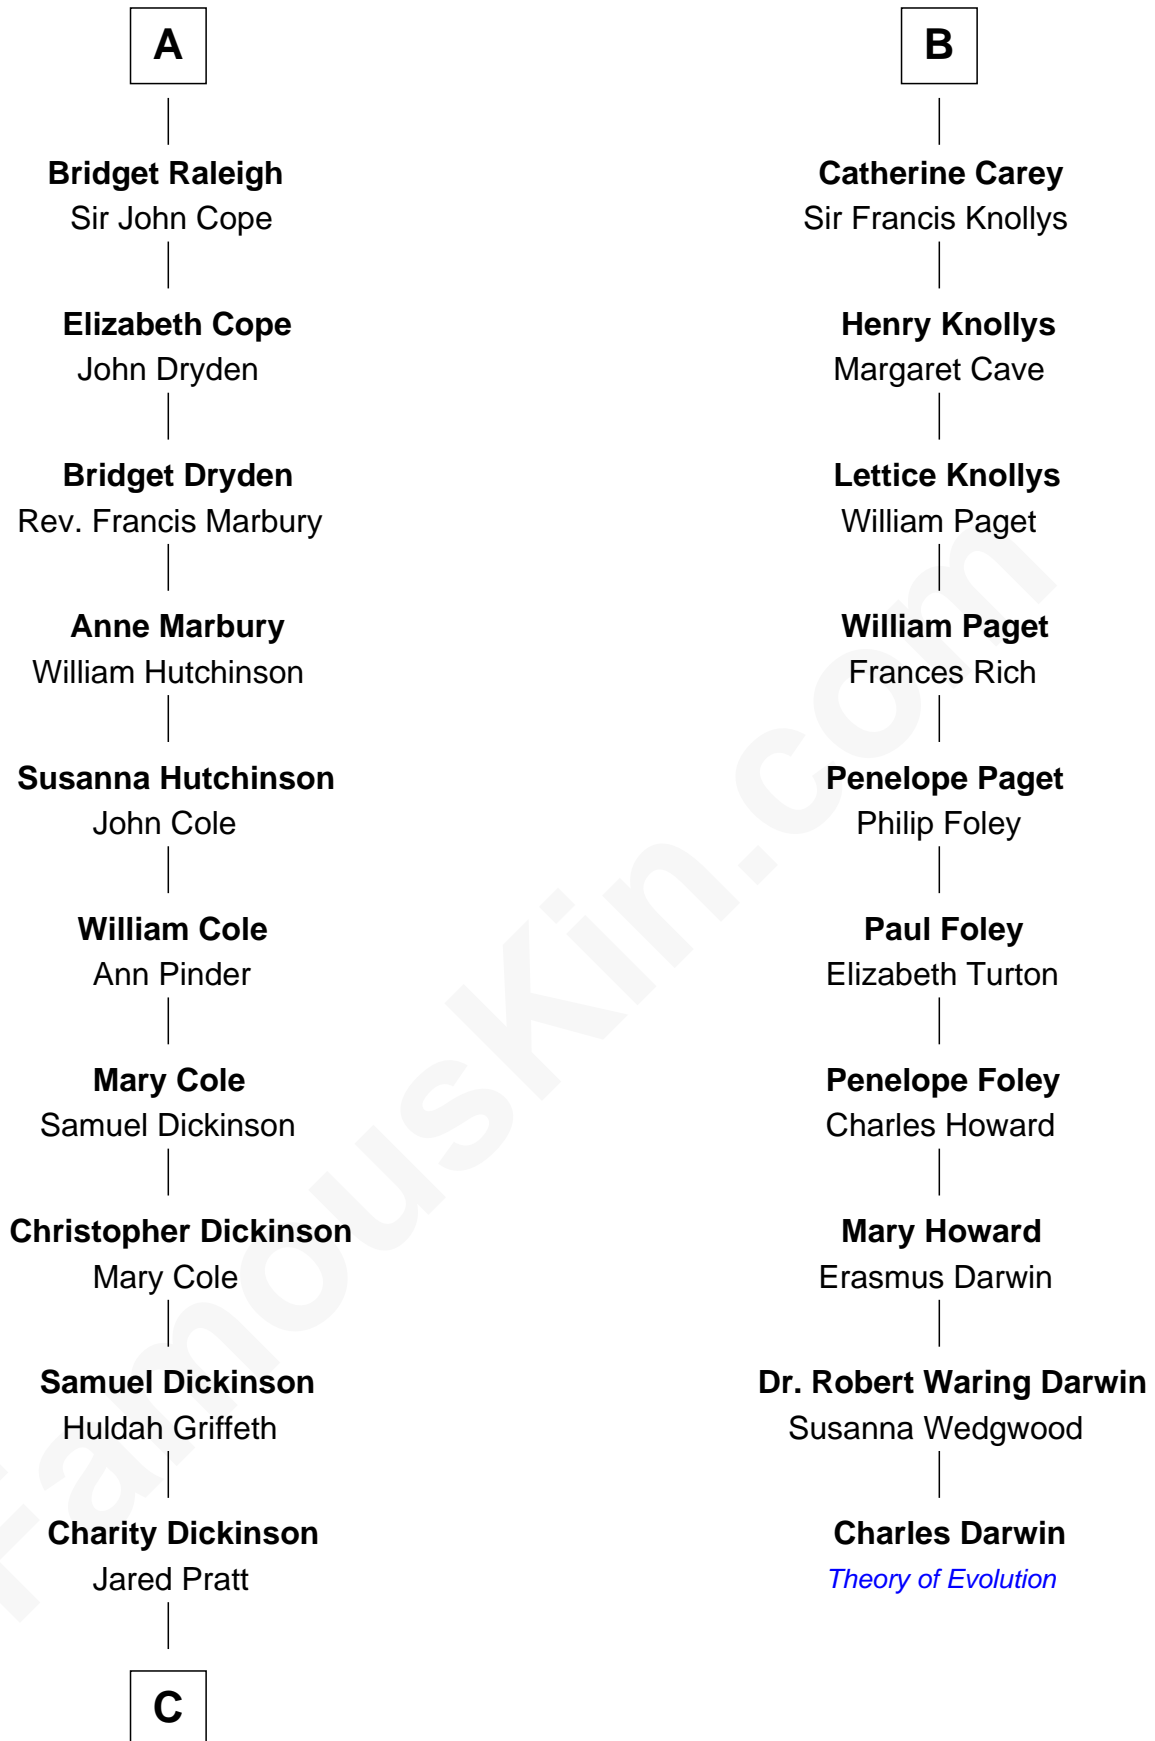

FamousKin.com

Relationship Chart of

Mitt Romney

70th Governor of Massachusetts

16th cousin 5 times removed of

Charles Darwin

Theory of Evolution

Sir James le Boteler

Eleanor de Bohun

C

—
Parley Parker Pratt

Mary Woods

—
Helaman Pratt

Anna Johanna Dorothy Wilcken

—
Anna Amelia Pratt

Gaskell Samuel Romney

—
George Wilcken Romney

Lenore Emily LaFount

—
Mitt Romney

70th Governor of Massachusetts