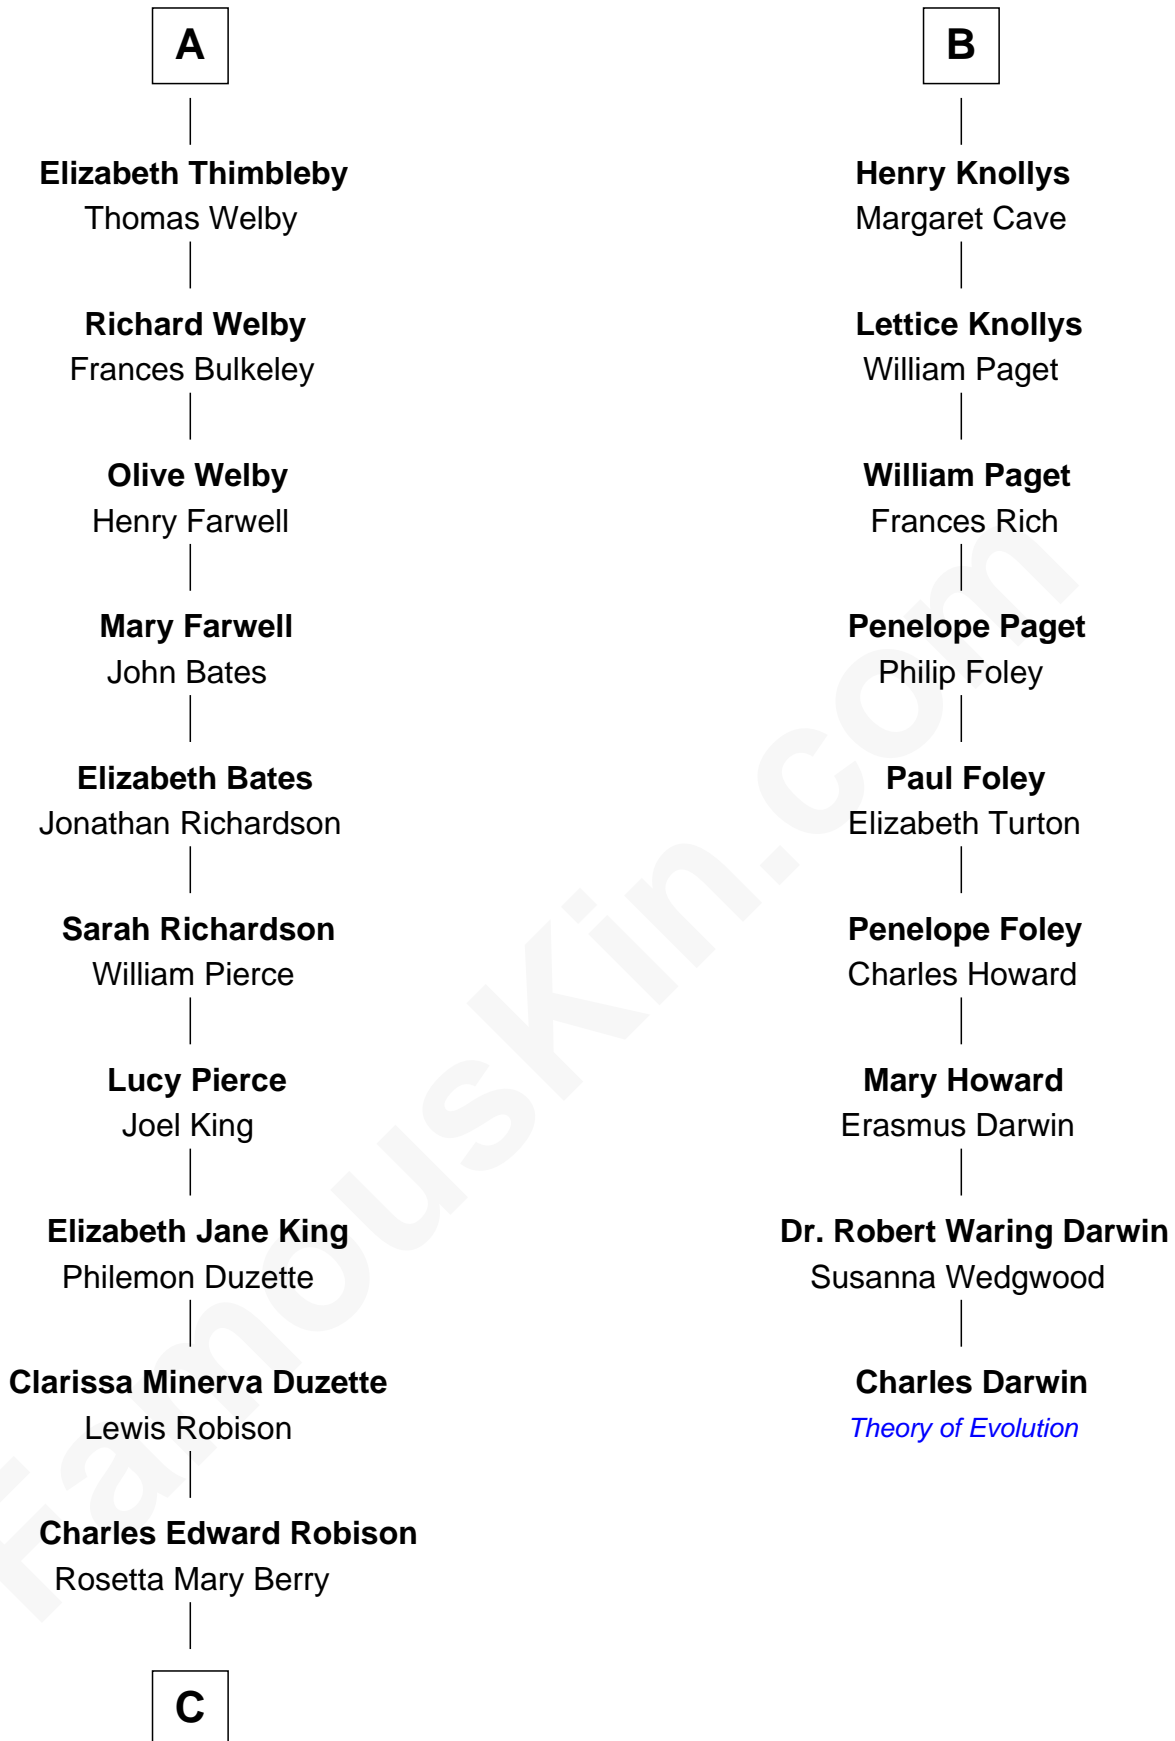

FamousKin.com

Relationship Chart of

Mitt Romney

70th Governor of Massachusetts

15th cousin 4 times removed of

Charles Darwin
Theory of Evolution

John de Mowbray
Elizabeth de Segrave

Joan de Mowbray
Sir Thomas Grey

Maud Grey
Sir Robert Ogle

Anne Ogle
Sir William Heron

Elizabeth Heron
Sir John Heron

Elizabeth Heron
Sir Robert Talboys

Maud Talboys
Sir Robert Tyrwhit

Katharine Tyrwhit
Sir Richard Thimbleby

A

Sir Thomas Mowbray
Elizabeth Fitzalan

Margaret Mowbray
Sir Robert Howard

Sir John Howard
Katherine Moleyns

Sir Thomas Howard
Elizabeth Tilney

Elizabeth Howard
Thomas Boleyn

Mary Boleyn
Sir William Carey

Catherine Carey
Sir Francis Knollys

B

C

—
Alma Luella Robison
Harold Arundel LaFount

—
Lenore Emily LaFount
George Wilcken Romney

—
Mitt Romney
70th Governor of Massachusetts

FamousKin.com