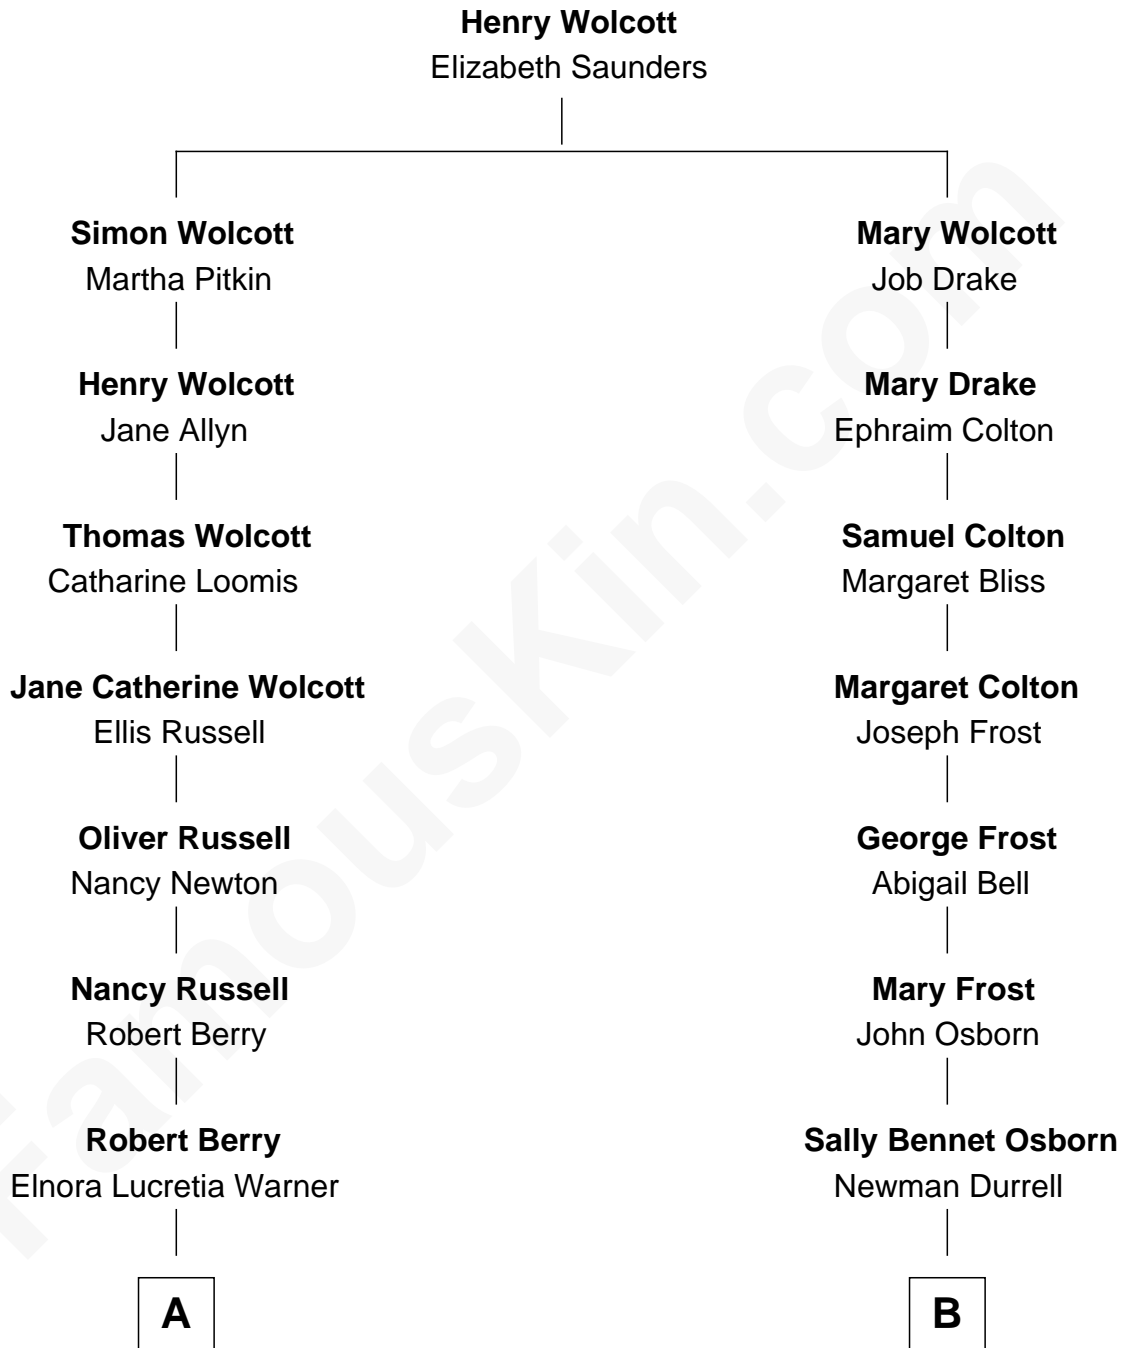

# FamousKin.com Relationship Chart of

**Mitt Romney**

70th Governor of Massachusetts

10th cousin of

**Lucille Ball**

TV Actress - "I Love Lucy"

**A**

**Rosetta Mary Berry**  
Charles Edward Robison

**Alma Luella Robison**  
Harold Arundel LaFount

**Lenore Emily LaFount**  
George Wilcken Romney

**Mitt Romney**  
*70th Governor of Massachusetts*

**B**

**George Osborn Durrell**  
Anne Jane Jewell

**Nellie Rebecca Durrell**  
Jasper Clinton Ball

**Henry Durrell Ball**  
Desiree Evelyn Hunt

**Lucille Ball**  
*TV Actress - "I Love Lucy"*