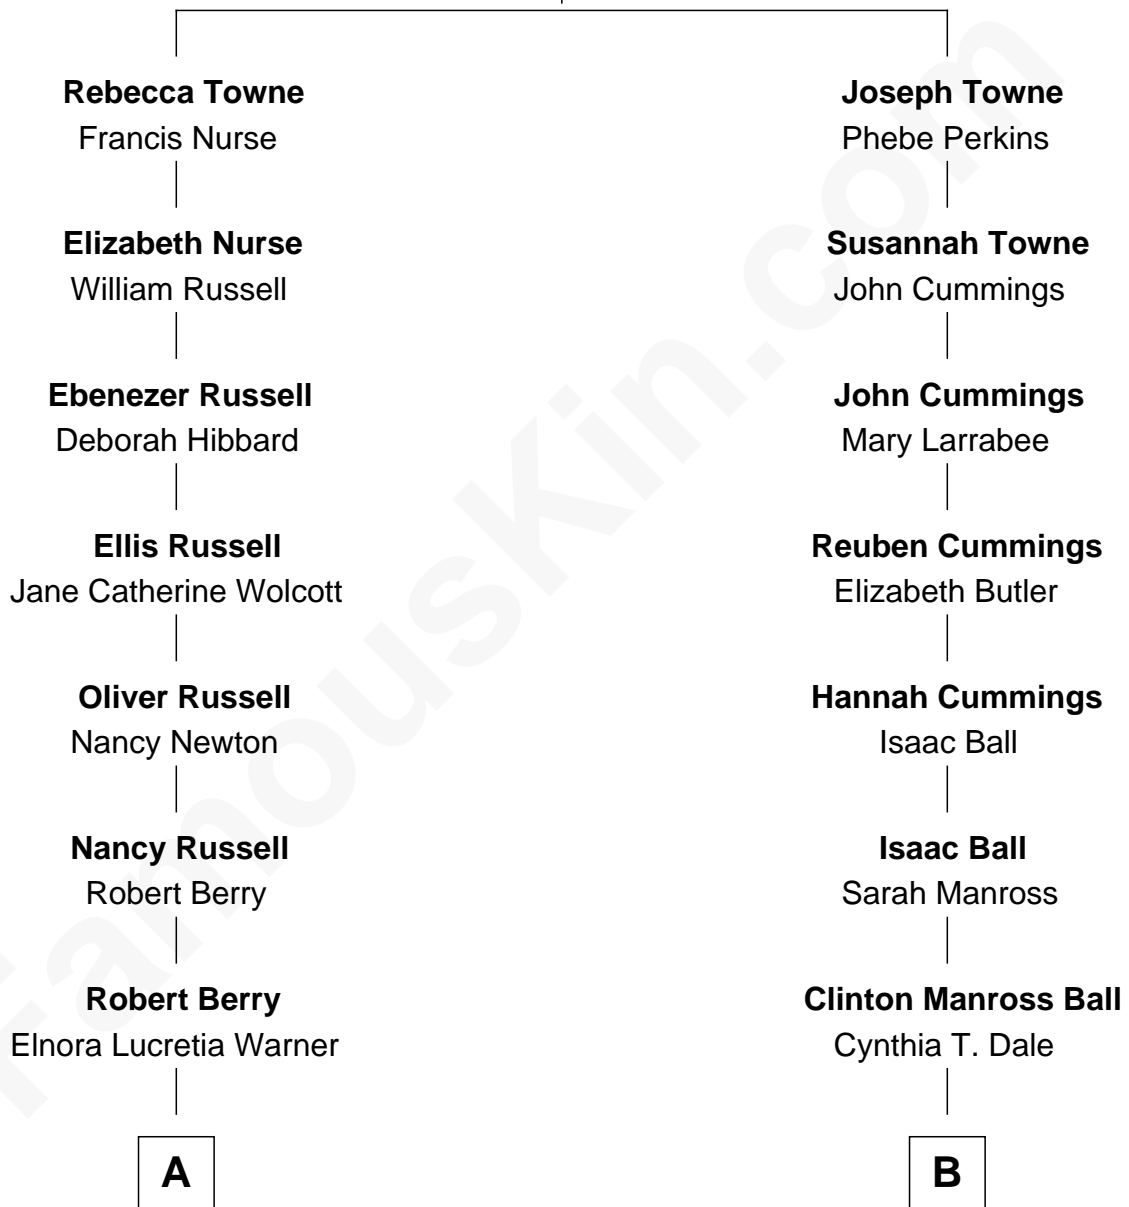

FamousKin.com Relationship Chart of

Mitt Romney

70th Governor of Massachusetts

9th cousin 1 time removed of

Lucille Ball

TV Actress - "I Love Lucy"

William Towne
Joanna Blessing

A

Rosetta Mary Berry
Charles Edward Robison

Alma Luella Robison
Harold Arundel LaFount

Lenore Emily LaFount
George Wilcken Romney

Mitt Romney
70th Governor of Massachusetts

B

Jasper Clinton Ball
Nellie Rebecca Durrell

Henry Durrell Ball
Desiree Evelyn Hunt

Lucille Ball
TV Actress - "I Love Lucy"

FamousKin.com