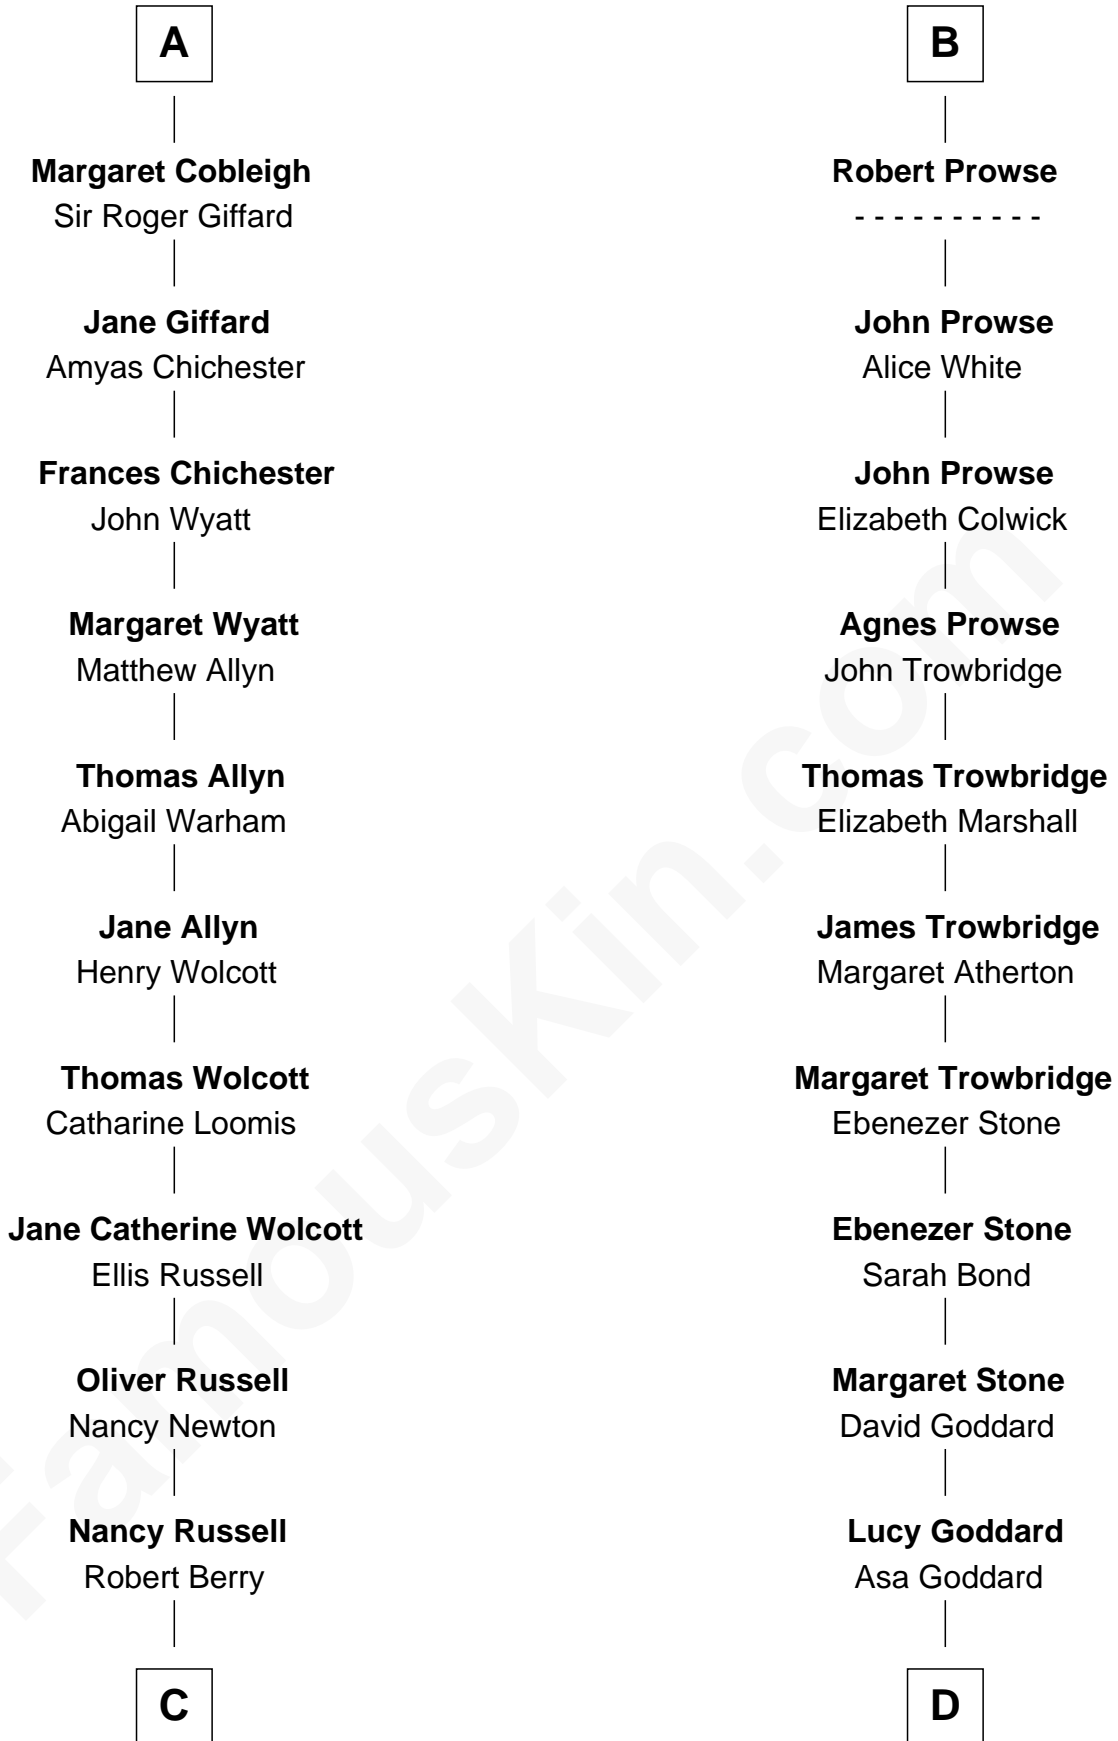

# FamousKin.com Relationship Chart of

**Mitt Romney**

*70th Governor of Massachusetts*

21st cousin of

**Robert H. Goddard**

*Inventor of First Liquid-propelled Rocket*

**Sir Humphrey de Beauchamp**

Sibyl Oliver

**C**

**Robert Berry**  
Elnora Lucretia Warner

**Rosetta Mary Berry**  
Charles Edward Robison

**Alma Luella Robison**  
Harold Arundel LaFount

**Lenore Emily LaFount**  
George Wilcken Romney

**Mitt Romney**  
*70th Governor of Massachusetts*

**D**

**David Goddard**  
Czarina White

**Alvira C. Goddard**  
Danford Goddard

**Nahum Parks Goddard**  
Mary Pease Upham

**Nahum Danford Goddard**  
Fannie Louise Hoyt

**Robert H. Goddard**  
*Rocket Scientist*