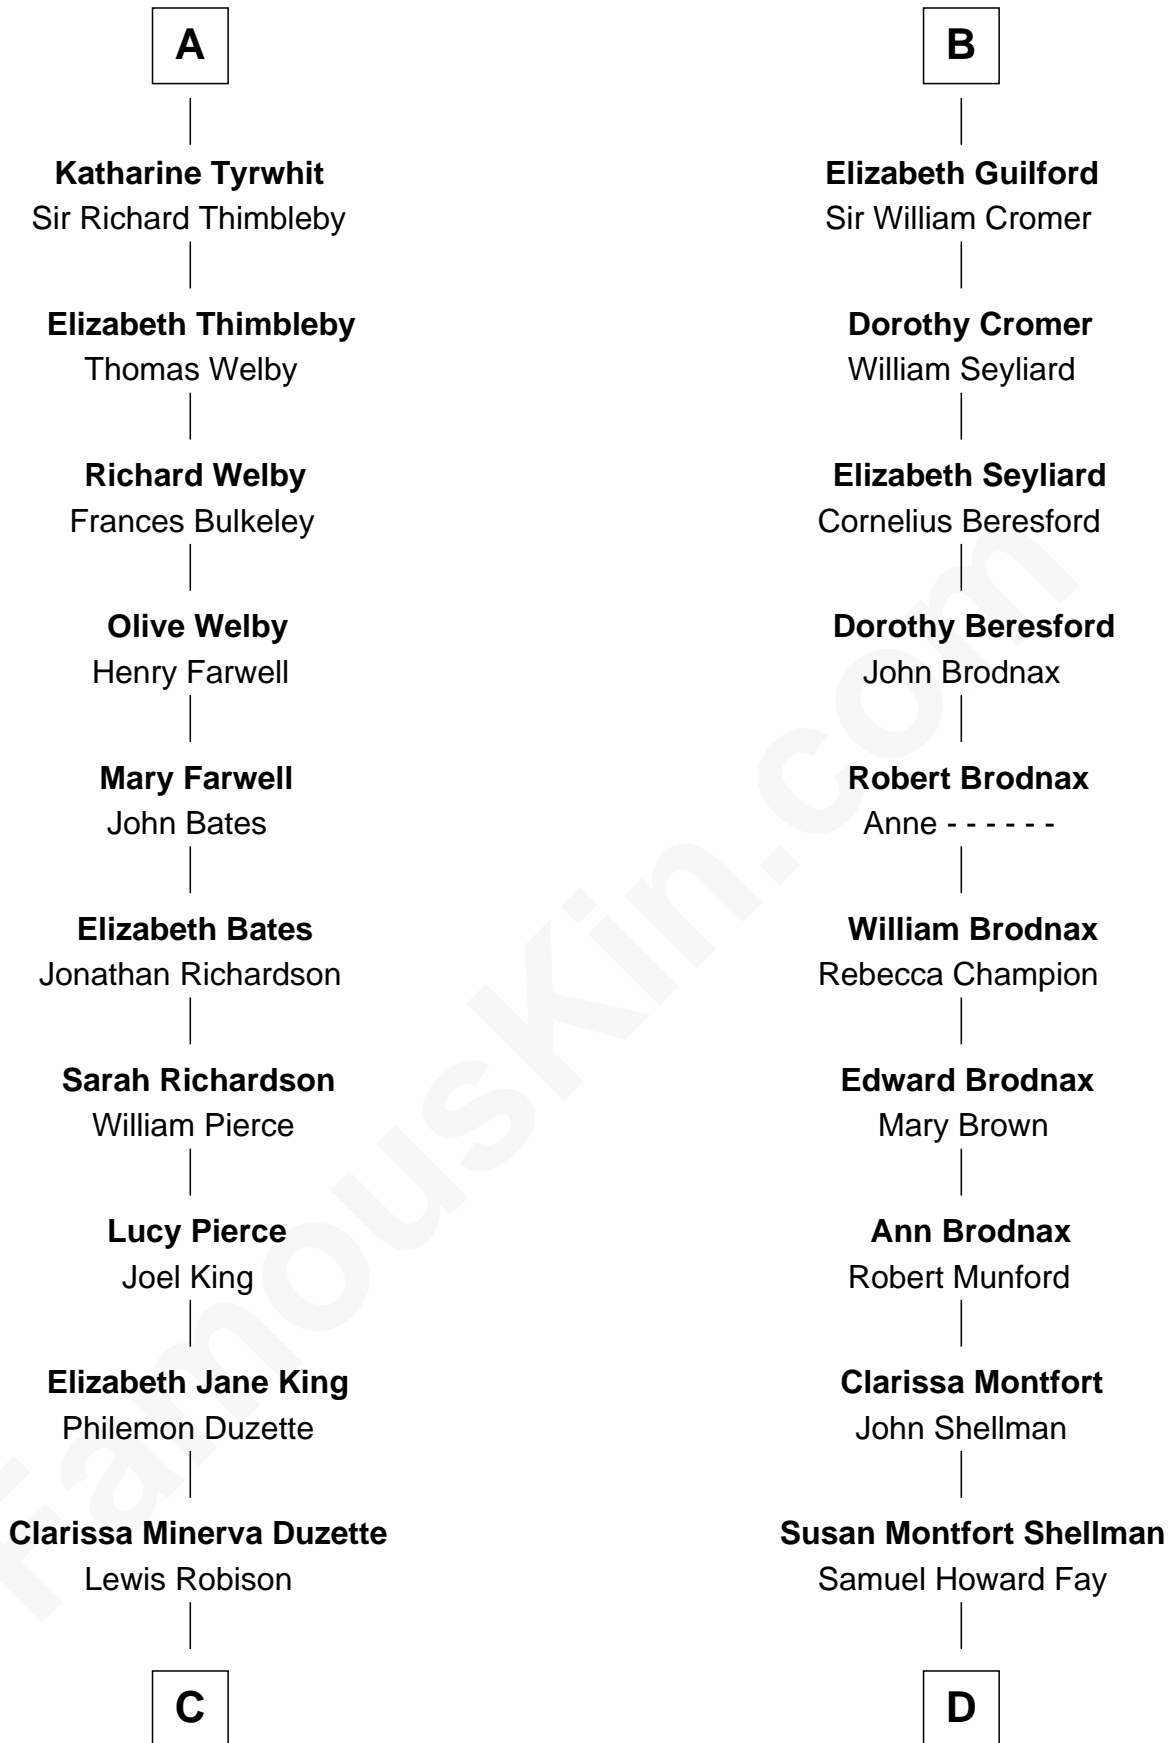

# FamousKin.com Relationship Chart of

**Mitt Romney**

*70th Governor of Massachusetts*

**20th cousin 1 time removed of**

**Jeb Bush**

*43rd Governor of Florida*

**Sir Robert de Holland**

Maude la Zouche

**C**

**Charles Edward Robison**  
Rosetta Mary Berry

**Alma Luella Robison**  
Harold Arundel LaFount

**Lenore Emily LaFount**  
George Wilcken Romney

**Mitt Romney**  
*70th Governor of Massachusetts*

**D**