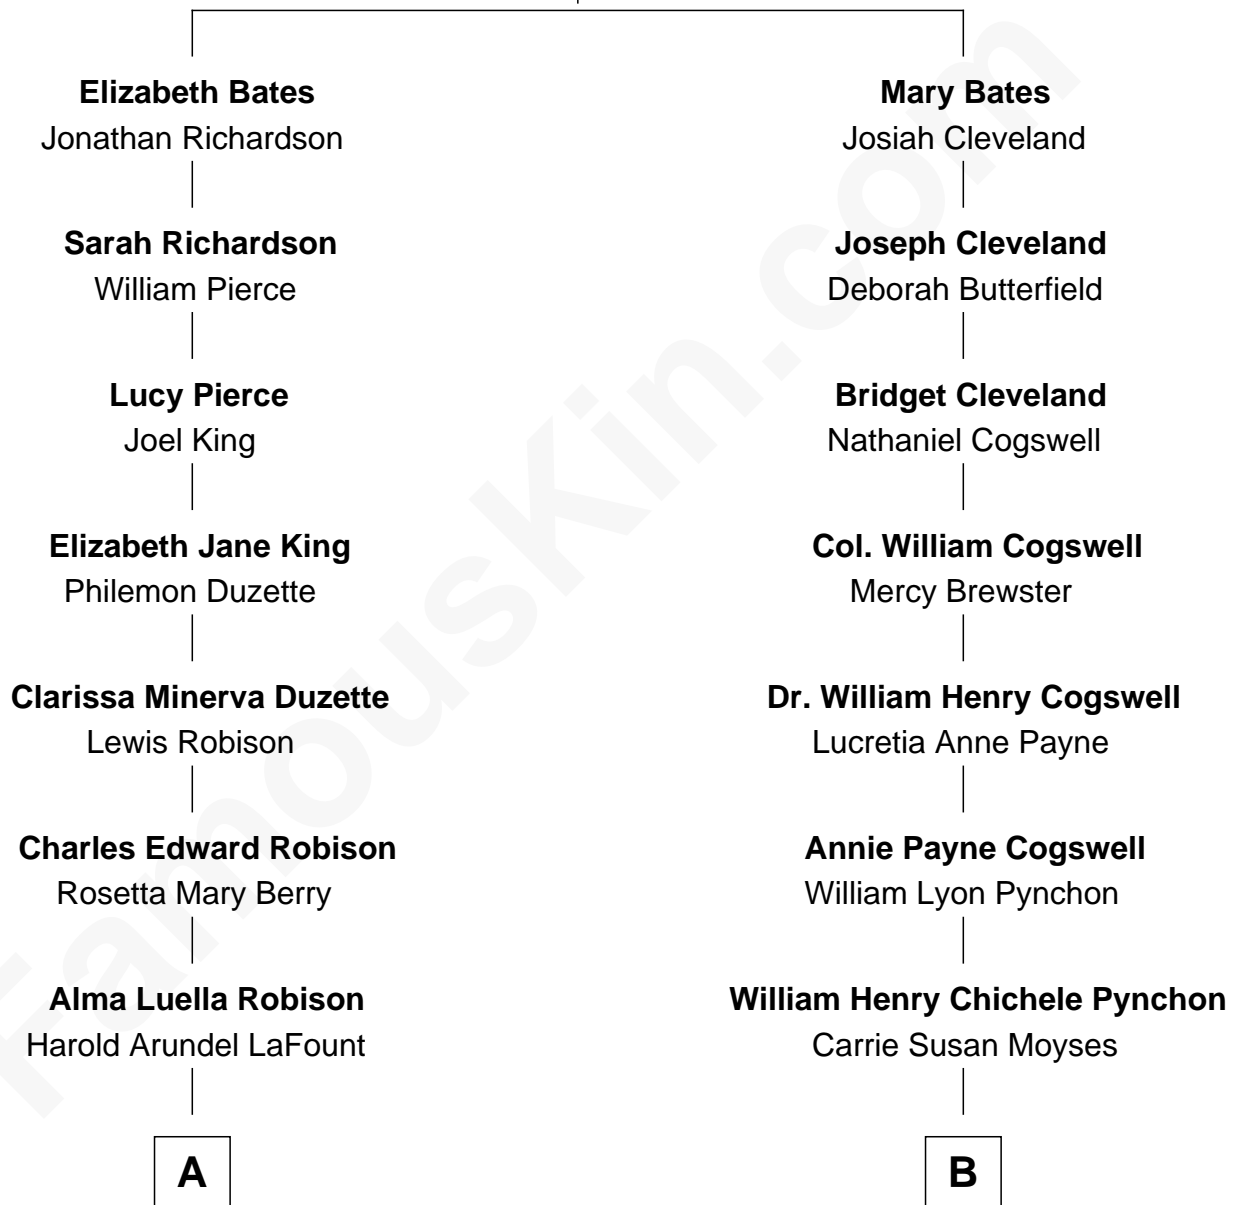

FamousKin.com Relationship Chart of

Mitt Romney

70th Governor of Massachusetts

8th cousin of

Thomas Pynchon

American Novelist

John Bates

Mary Farwell

A

Lenore Emily LaFount
George Wilcken Romney

Mitt Romney

70th Governor of Massachusetts

B

Thomas Ruggles Pynchon
Catherine Frances Bennett

Thomas Pynchon

Novelist