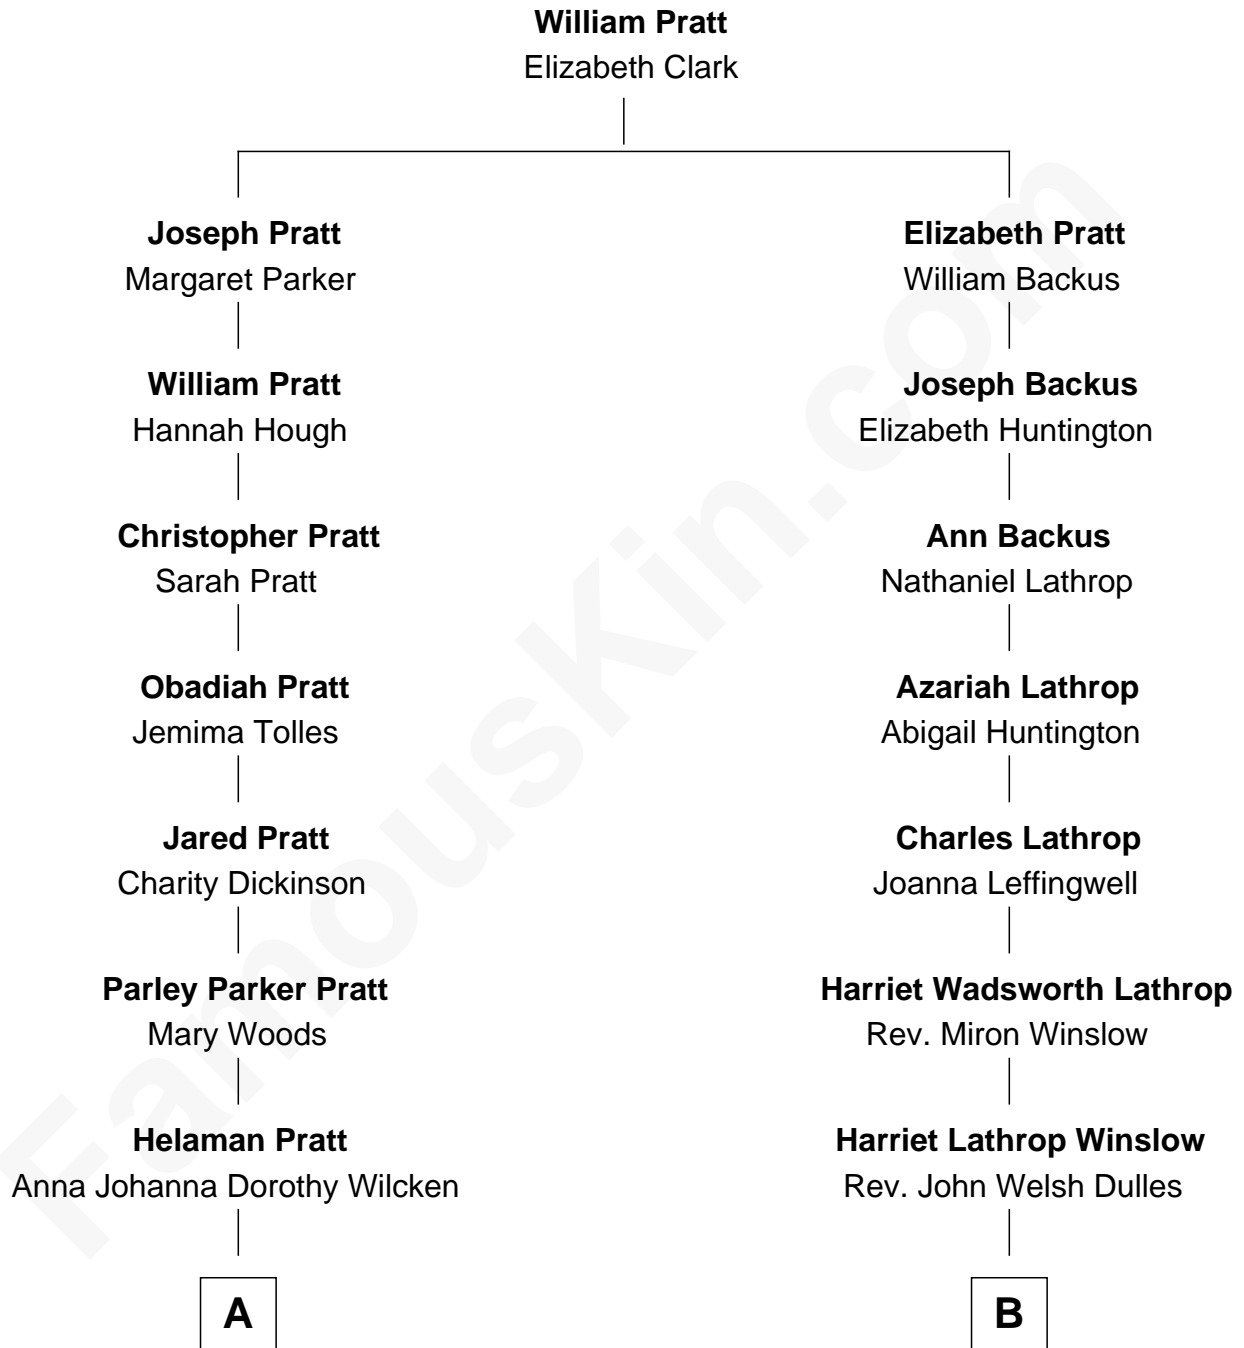

FamousKin.com

Relationship Chart of

Mitt Romney

70th Governor of Massachusetts

8th cousin 1 time removed of

Allen Dulles

5th Director of the C.I.A.