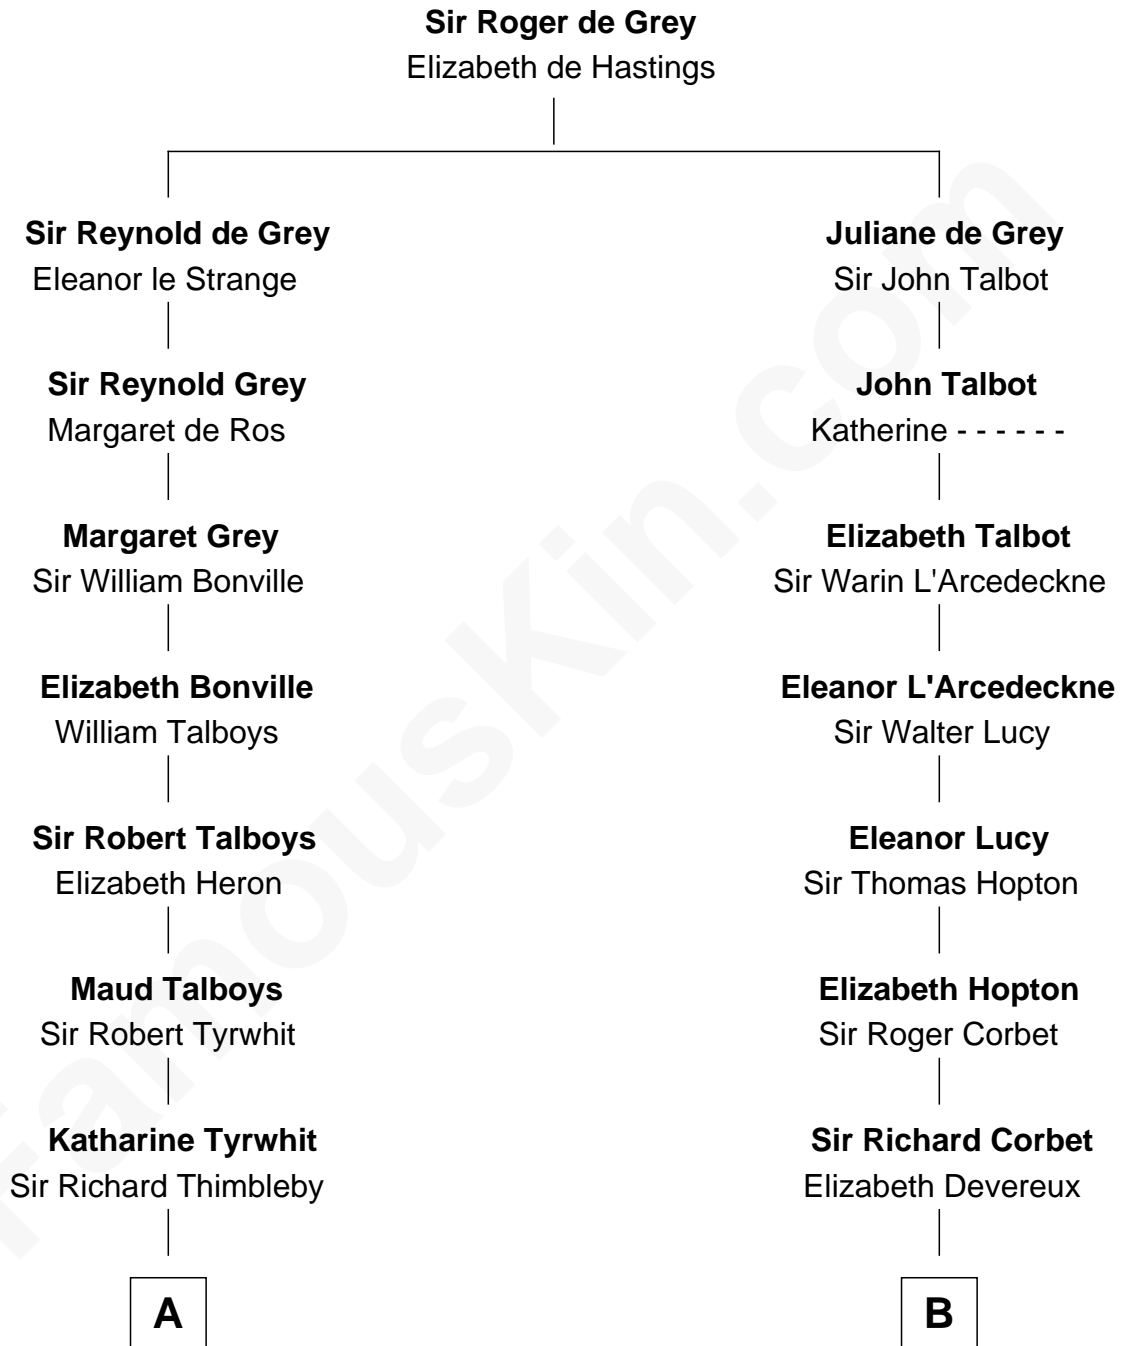

FamousKin.com

Relationship Chart of

Mitt Romney

70th Governor of Massachusetts

19th cousin 2 times removed of

Allen Dulles

5th Director of the C.I.A.

C

Alma Luella Robison
Harold Arundel LaFount

Lenore Emily LaFount
George Wilcken Romney

Mitt Romney
70th Governor of Massachusetts

D

Joanna Leffingwell
Charles Lathrop

Harriet Wadsworth Lathrop
Rev. Miron Winslow