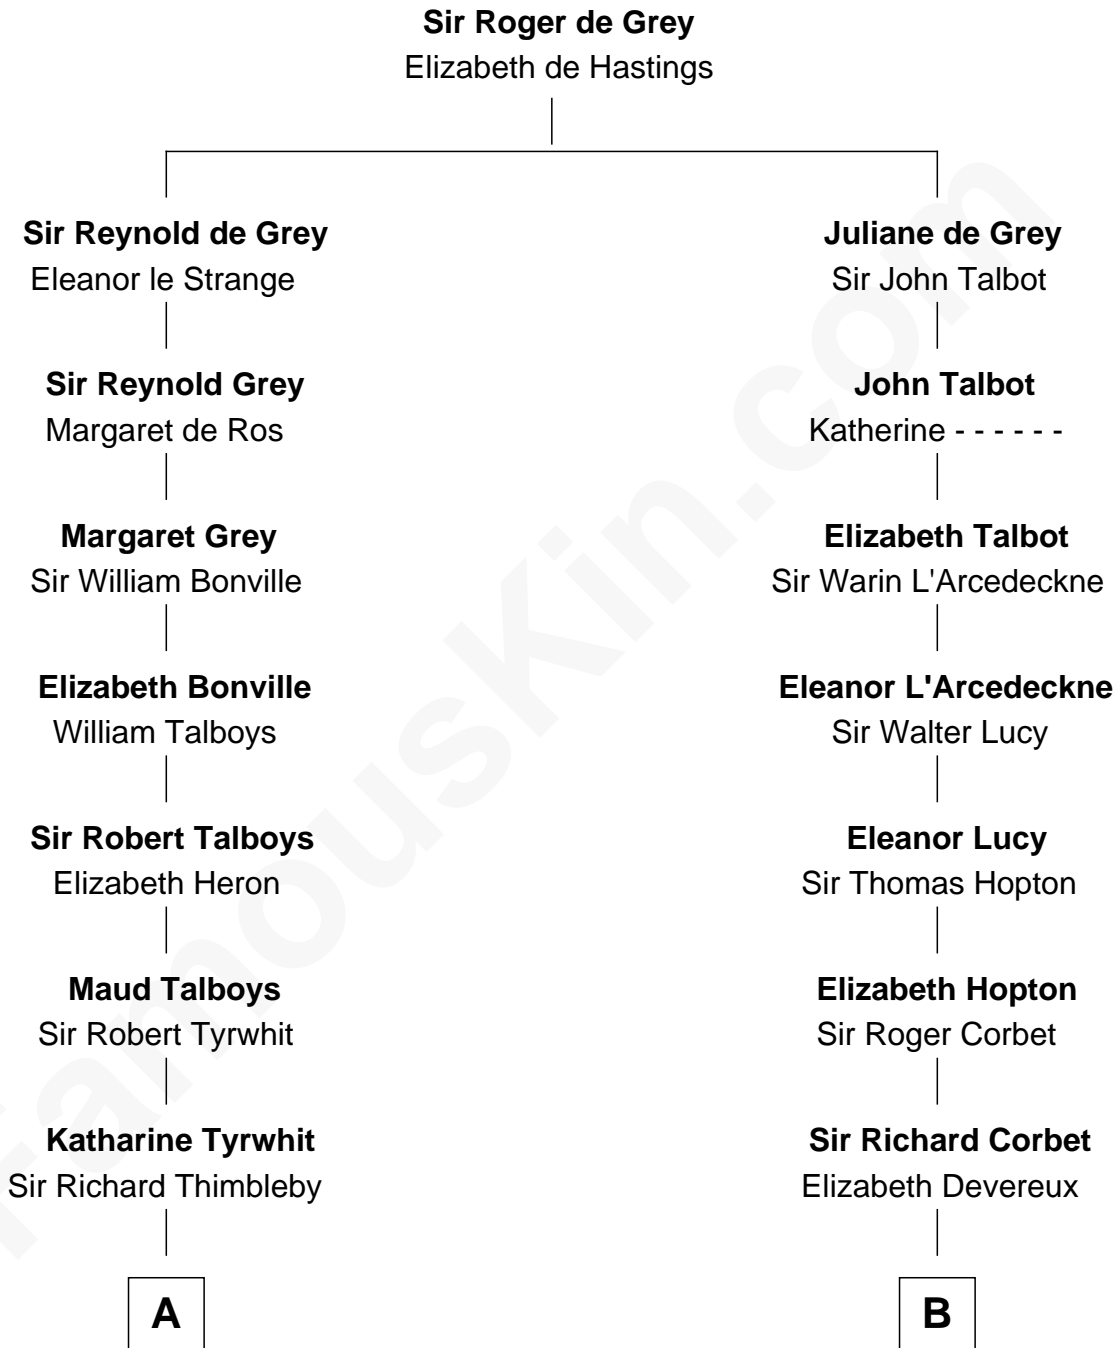

FamousKin.com

Relationship Chart of

Mitt Romney

70th Governor of Massachusetts

19th cousin 2 times removed of

John Foster Dulles

52nd U.S. Secretary of State

C

Alma Luella Robison
Harold Arundel LaFount

Lenore Emily LaFount
George Wilcken Romney

Mitt Romney
70th Governor of Massachusetts

D

Joanna Leffingwell
Charles Lathrop

Harriet Wadsworth Lathrop
Rev. Miron Winslow