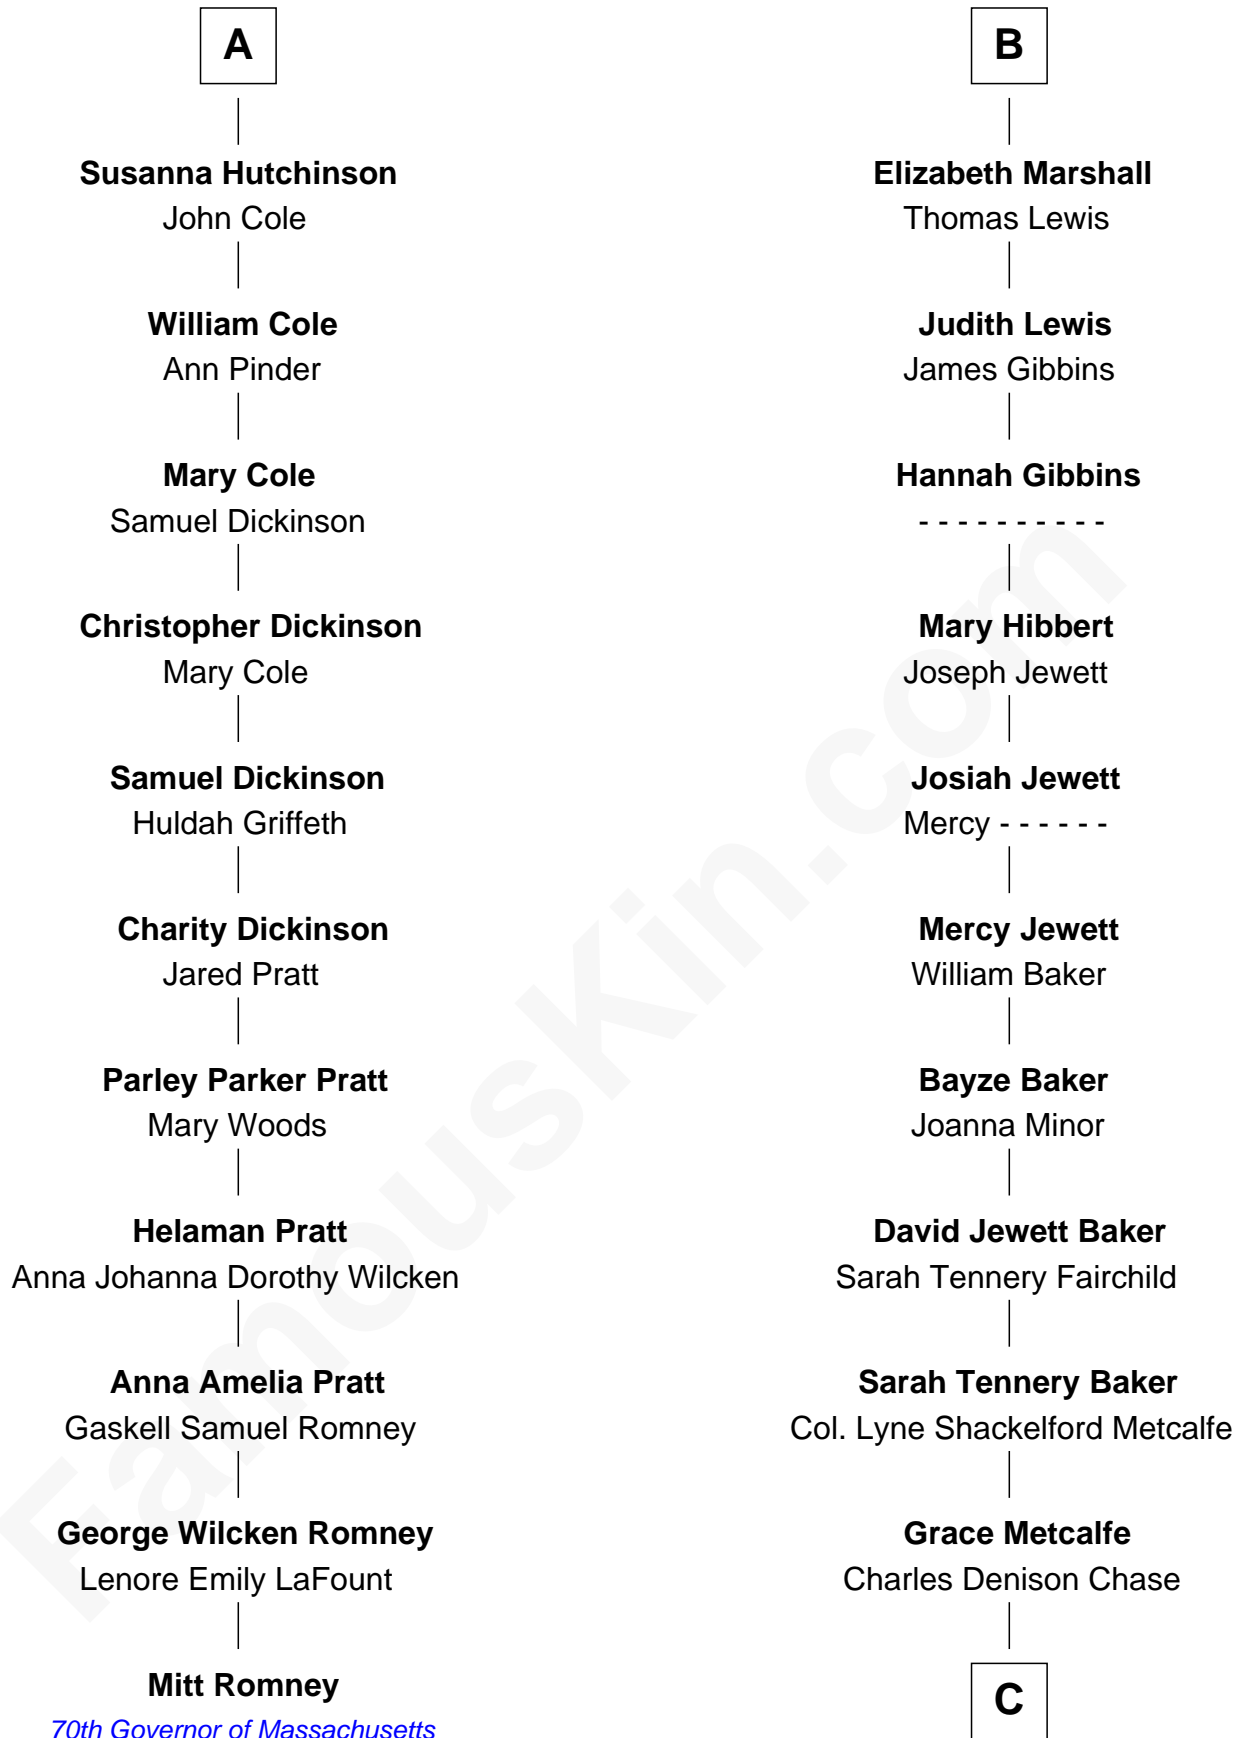

FamousKin.com

Relationship Chart of

Mitt Romney

70th Governor of Massachusetts

17th cousin 2 times removed of

Chevy Chase

Comedian, Actor and Writer

Sir Walter Blount

Joyce Mytton

John Harpersfield

Edward Harpersfield alias Mytton

Anne Skrimshire

Katherine Mytton

Roger Marshall

B

C