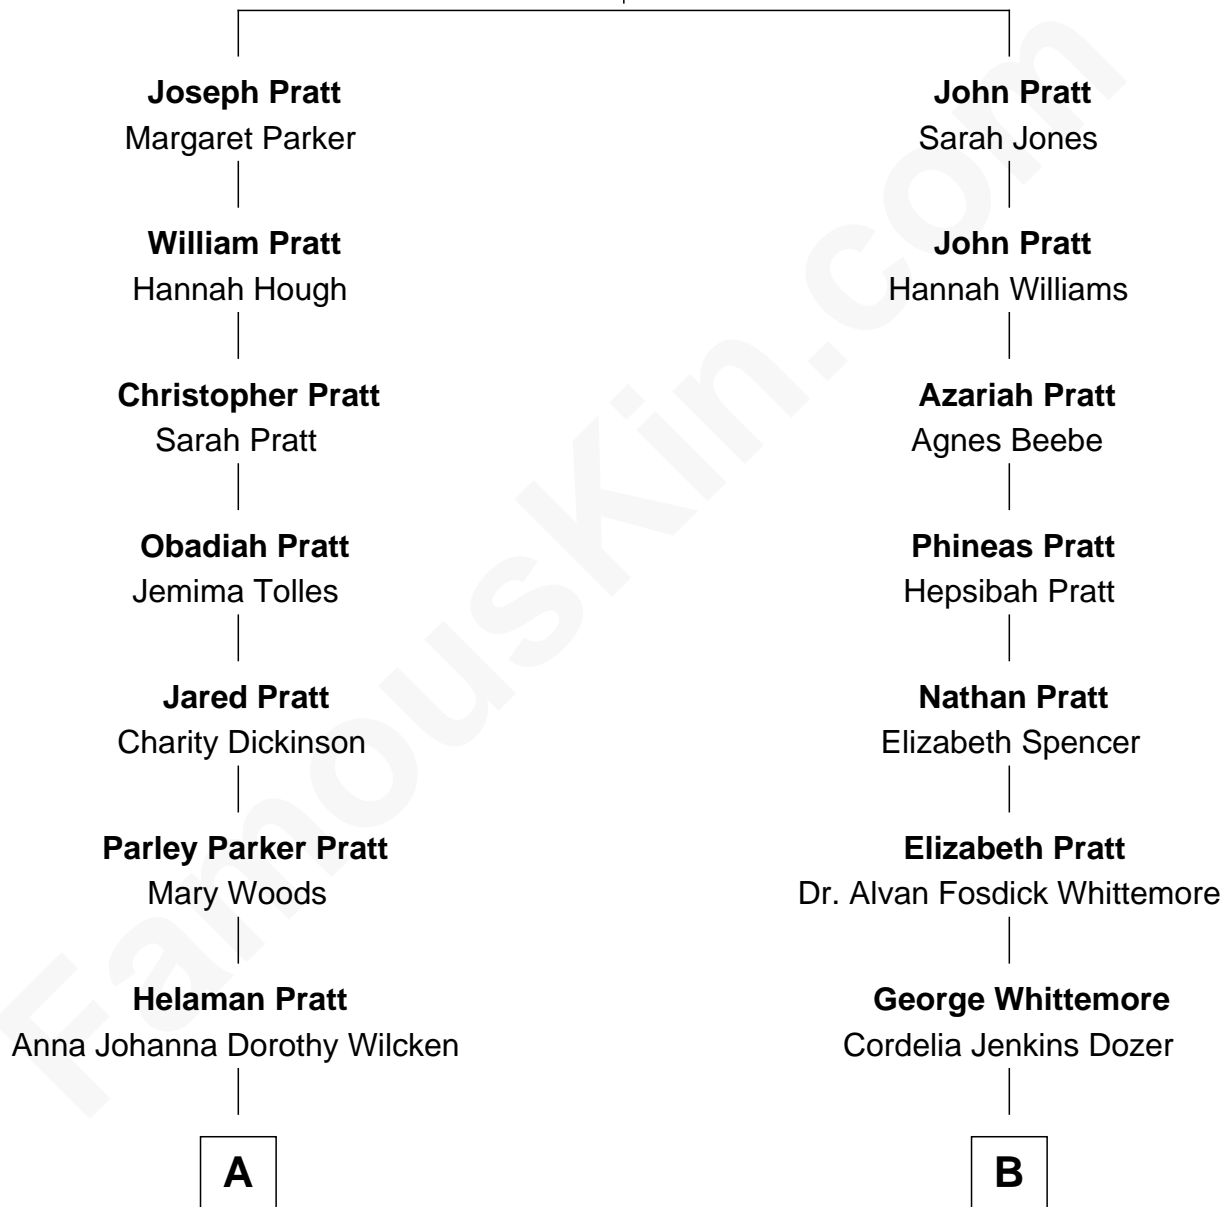

## Relationship Chart of

### Mitt Romney

70th Governor of Massachusetts

9th cousin 2 times removed of

### Ellen DeGeneres

Comedienne and TV Personality

**William Pratt**  
Elizabeth Clark

**A**

**Anna Amelia Pratt**  
Gaskell Samuel Romney

**George Wilcken Romney**  
Lenore Emily LaFount

**Mitt Romney**  
*70th Governor of Massachusetts*

**B**

**Mary Whittemore**  
Joseph C. DeGeneres

**Alfred George DeGeneres**  
Julia E. Billiu

**Elliot Everett DeGeneres**  
Ruth Elodie Martin

**Elliot Everett DeGeneres**  
Betty Jane Pfeffer

**Ellen DeGeneres**  
*Comedienne and TV Personality*