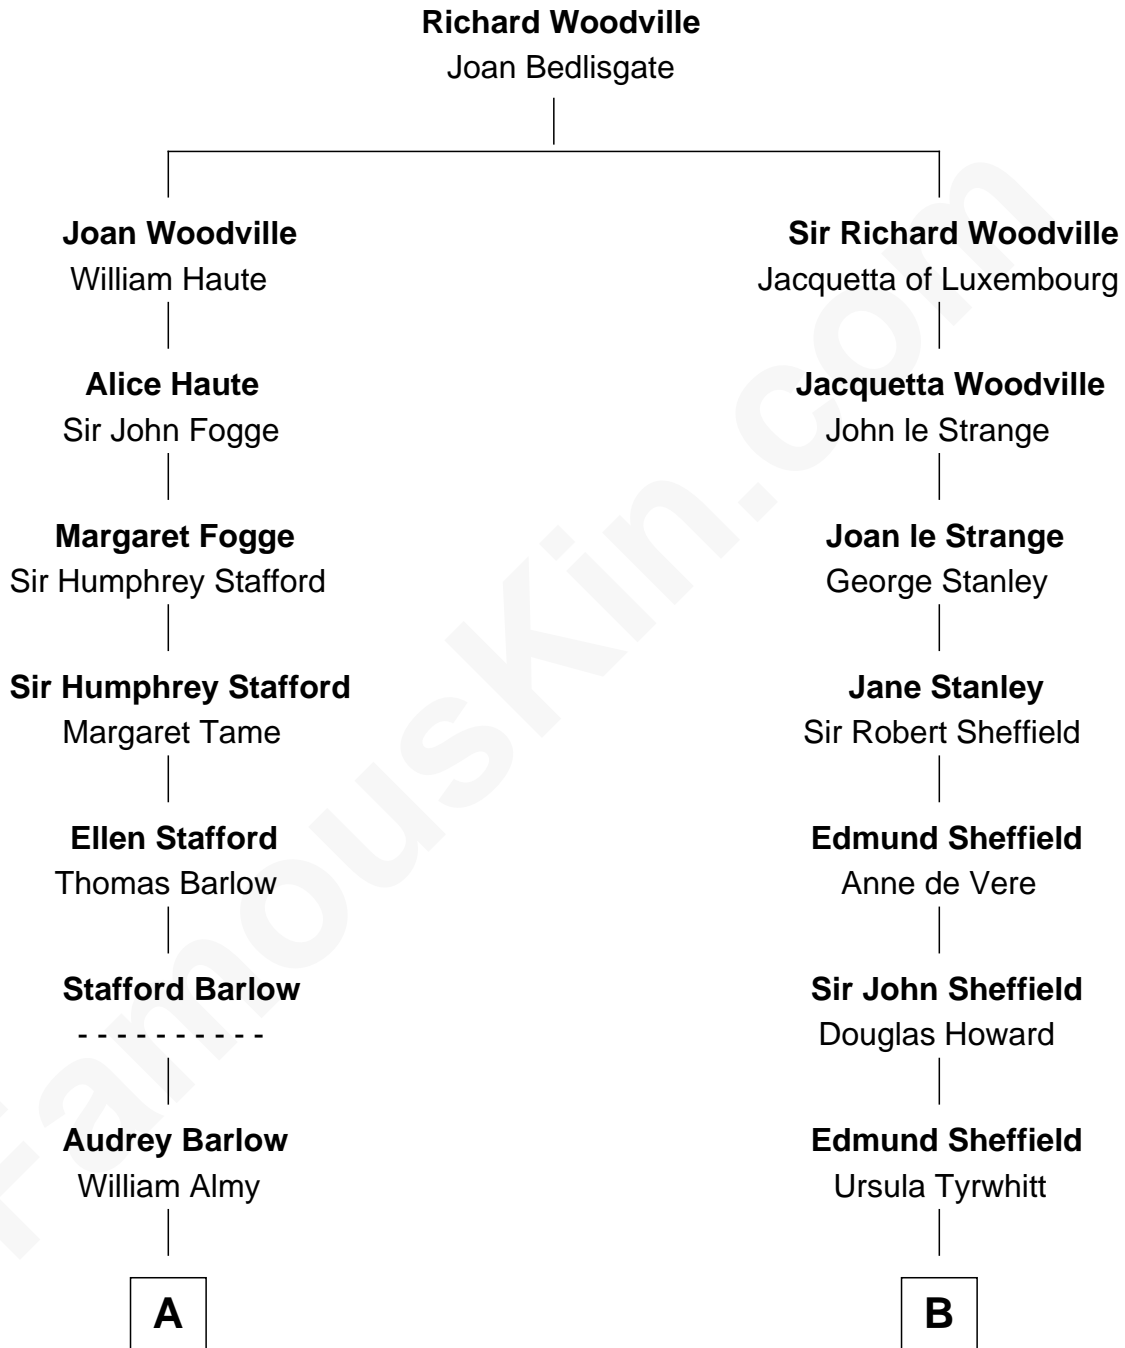

Ellen DeGeneres

Comedienne and TV Personality