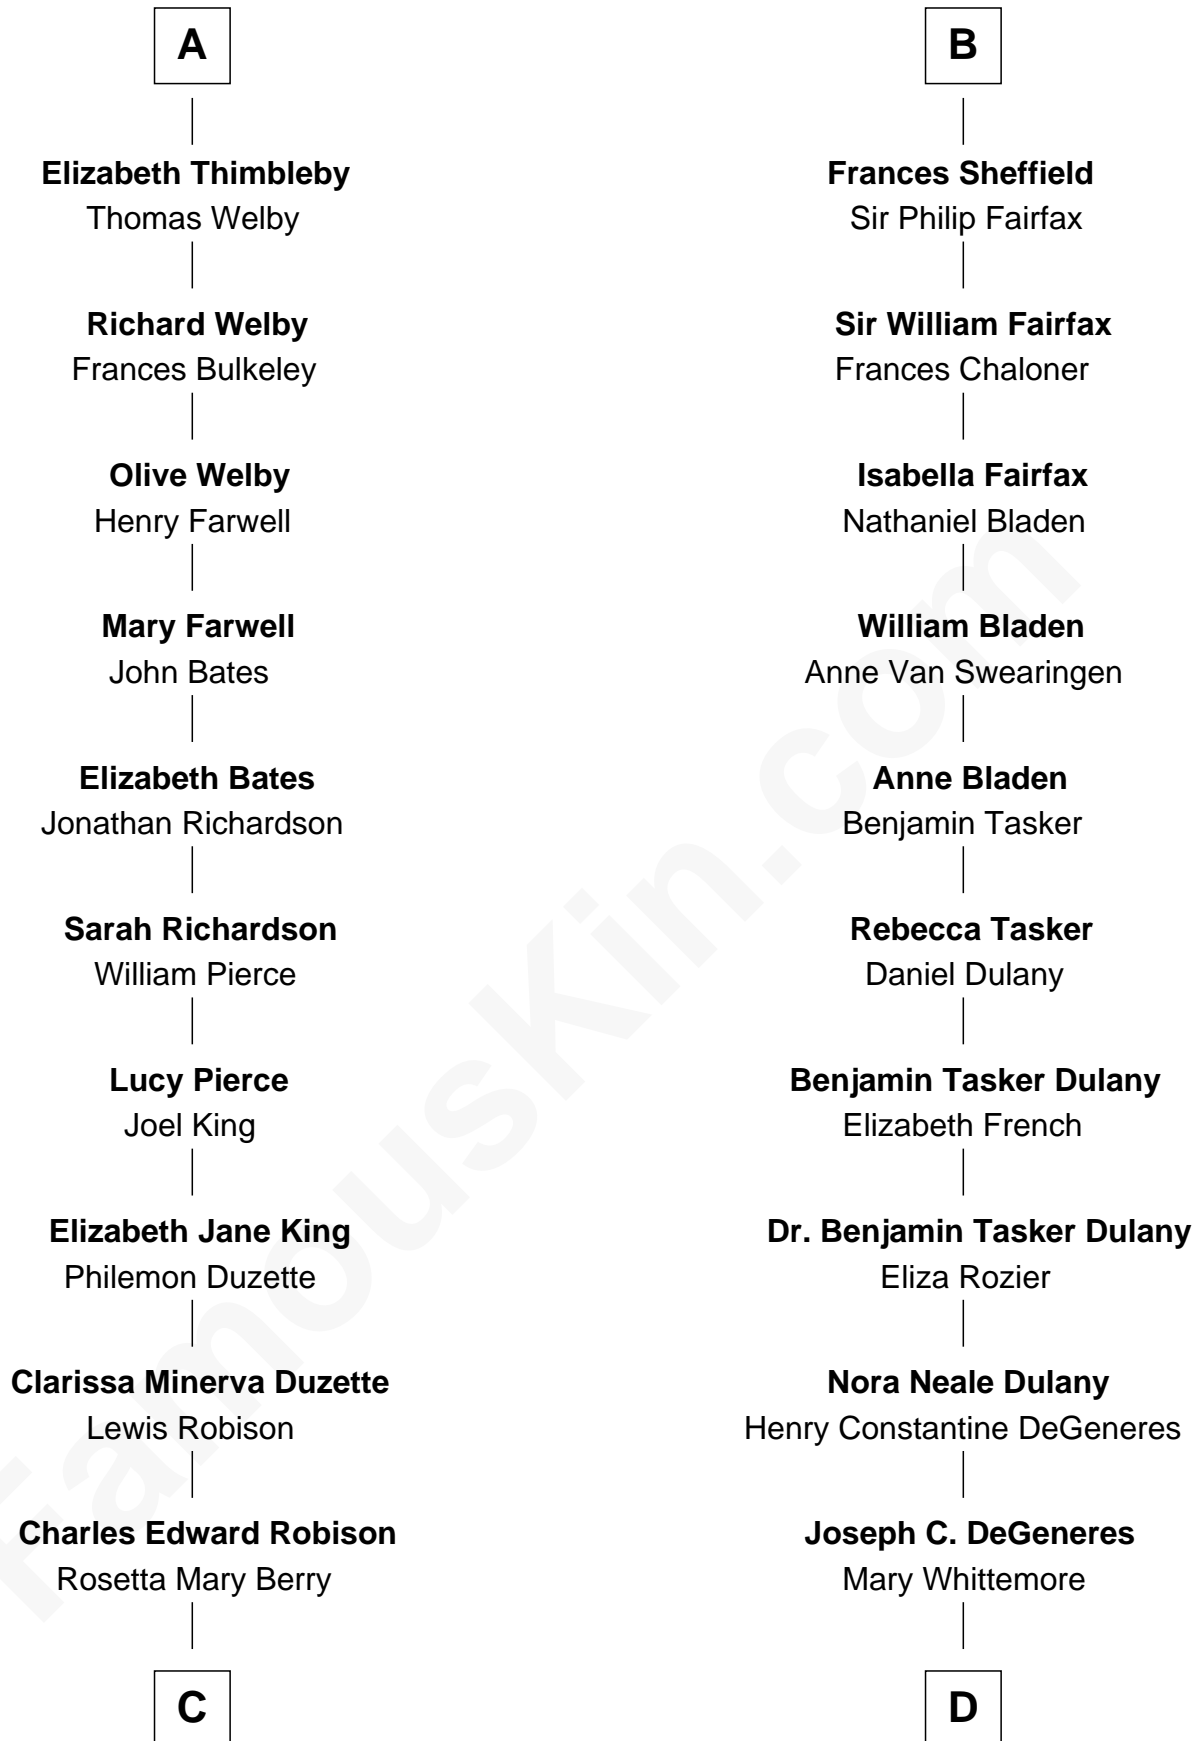

FamousKin.com

Relationship Chart of

Mitt Romney

70th Governor of Massachusetts

19th cousin 1 time removed of

Ellen DeGeneres

Comedienne and TV Personality

C

Alma Luella Robison
Harold Arundel LaFount

Lenore Emily LaFount
George Wilcken Romney

Mitt Romney
70th Governor of Massachusetts

D

Alfred George DeGeneres
Julia E. Billiu

Elliot Everett DeGeneres
Ruth Elodie Martin