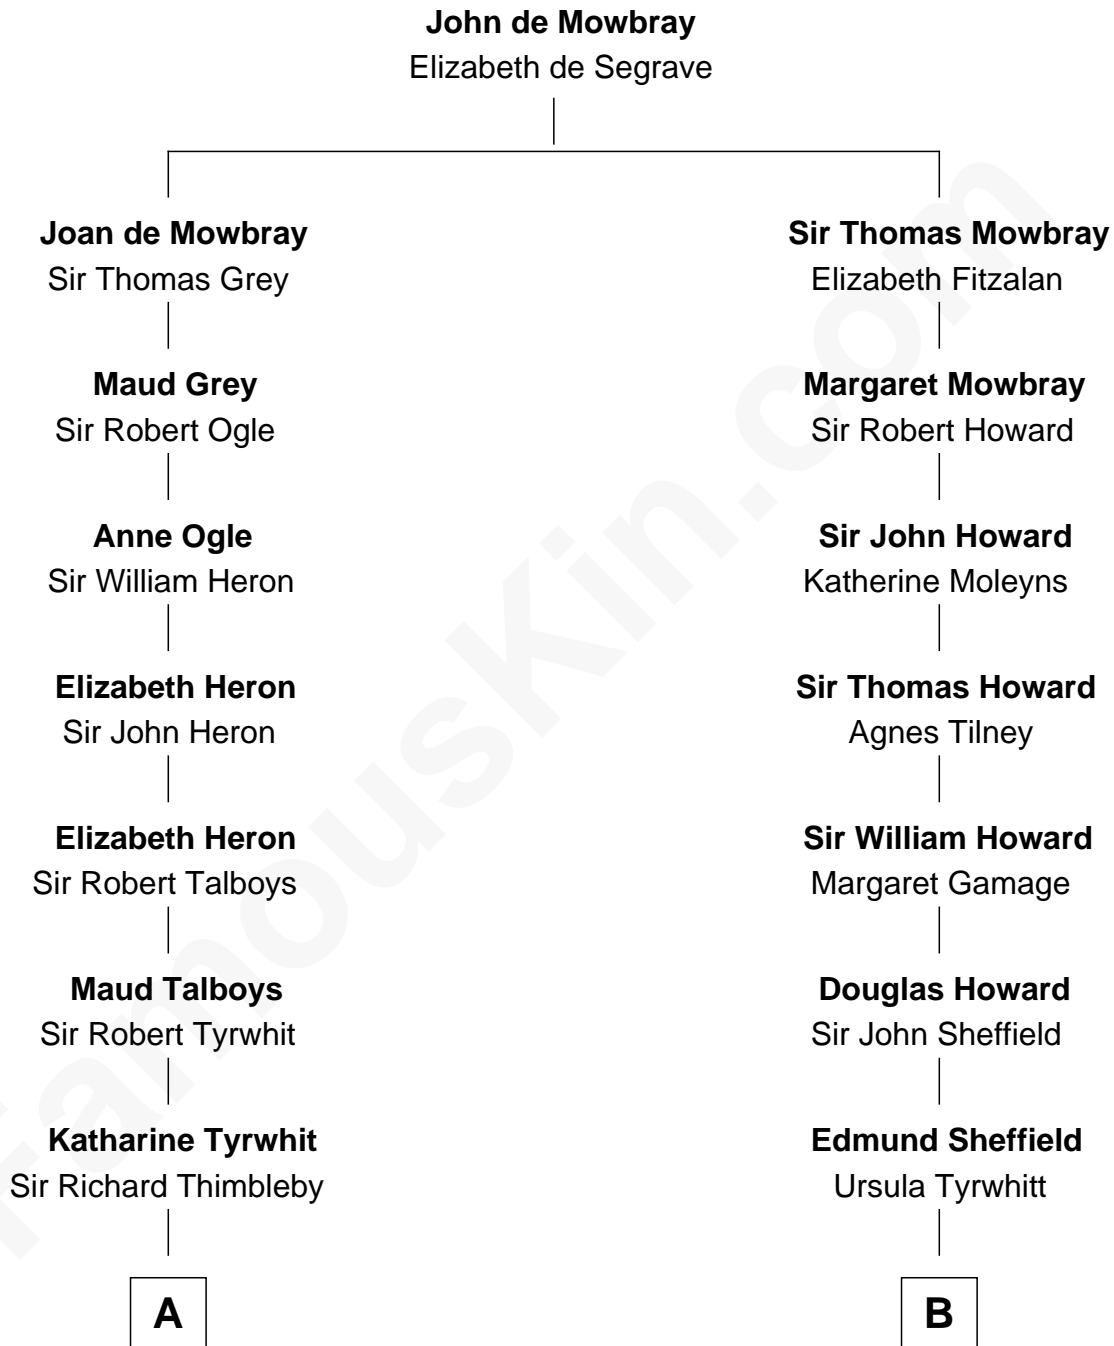

FamousKin.com

Relationship Chart of

Mitt Romney

70th Governor of Massachusetts

19th cousin 1 time removed of

Ellen DeGeneres

Comedienne and TV Personality

C

Alma Luella Robison
Harold Arundel LaFount

Lenore Emily LaFount
George Wilcken Romney

Mitt Romney
70th Governor of Massachusetts

D

Alfred George DeGeneres
Julia E. Billiu

Elliot Everett DeGeneres
Ruth Elodie Martin