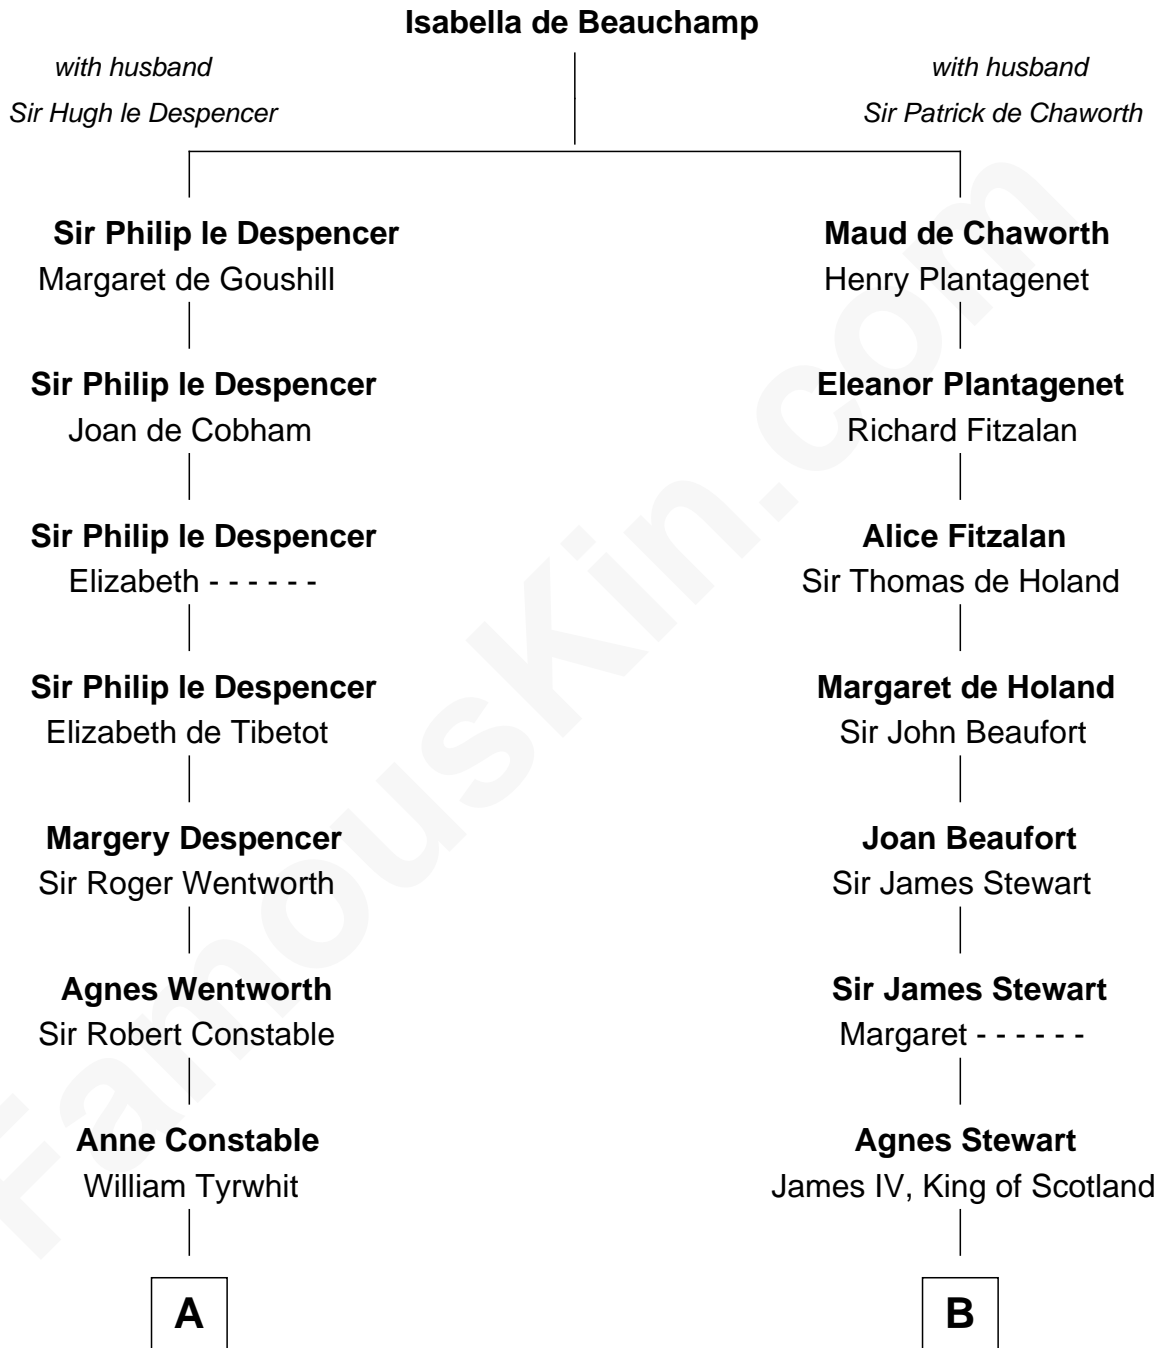

FamousKin.com Relationship Chart of

Mitt Romney

70th Governor of Massachusetts

21st cousin of

Guy Ritchie

British Filmmaker

C

Clarissa Minerva Duzette

Lewis Robison

Charles Edward Robison

Rosetta Mary Berry

Alma Luella Robison

Harold Arundel LaFount

Lenore Emily LaFount

George Wilcken Romney

Mitt Romney