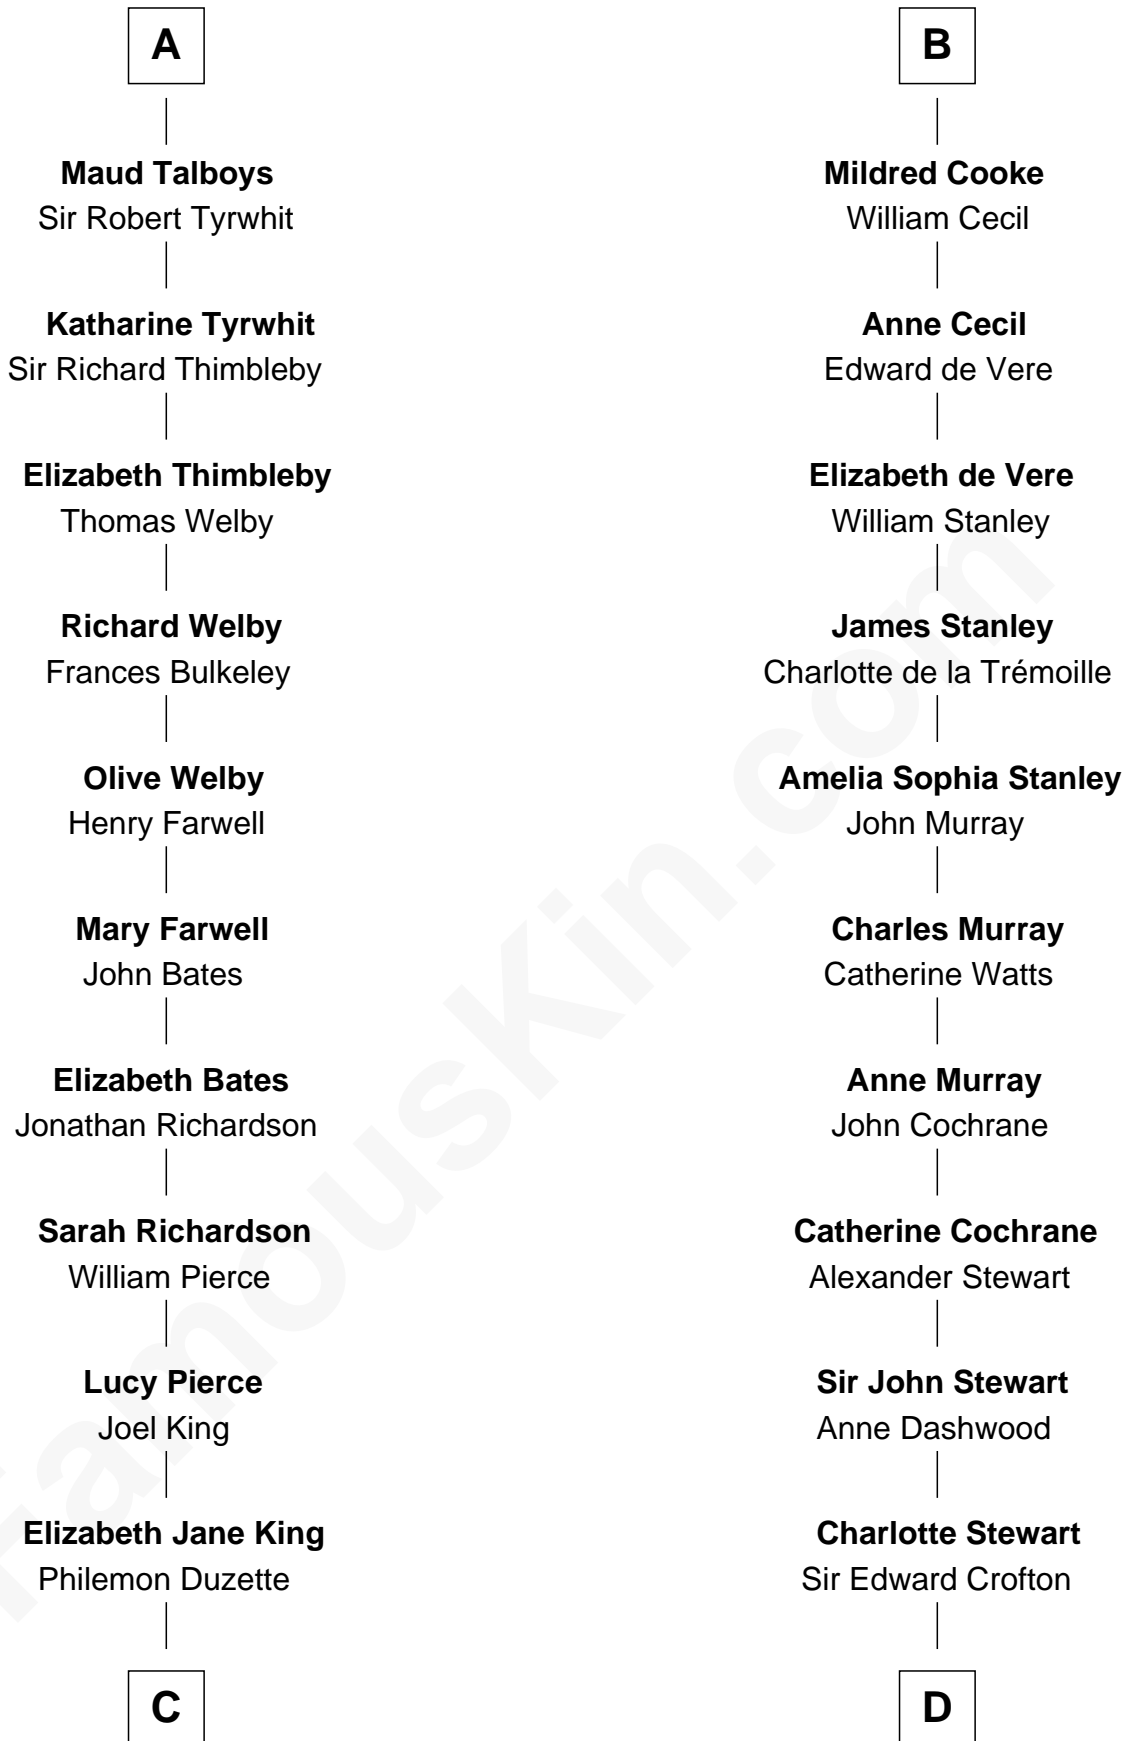

FamousKin.com Relationship Chart of

Mitt Romney

70th Governor of Massachusetts

21st cousin of

Guy Ritchie

British Filmmaker

Ida de Odingsells

with husband
Sir Roger de Herdeburgh

Sir William FitzWilliam
Maude de Cromwell

Sir Reynold Grey
Margaret de Ros

Sir John FitzWilliam
Eleanor Greene

Margaret Grey
Sir William Bonville

John FitzWilliam
Helen Villiers

Elizabeth Bonville
William Talboys

Sir William FitzWilliam
Anne Hawes

Sir Robert Talboys
Elizabeth Heron

Anne FitzWilliam
Sir Anthony Cooke

A

B

C

Clarissa Minerva Duzette

Lewis Robison