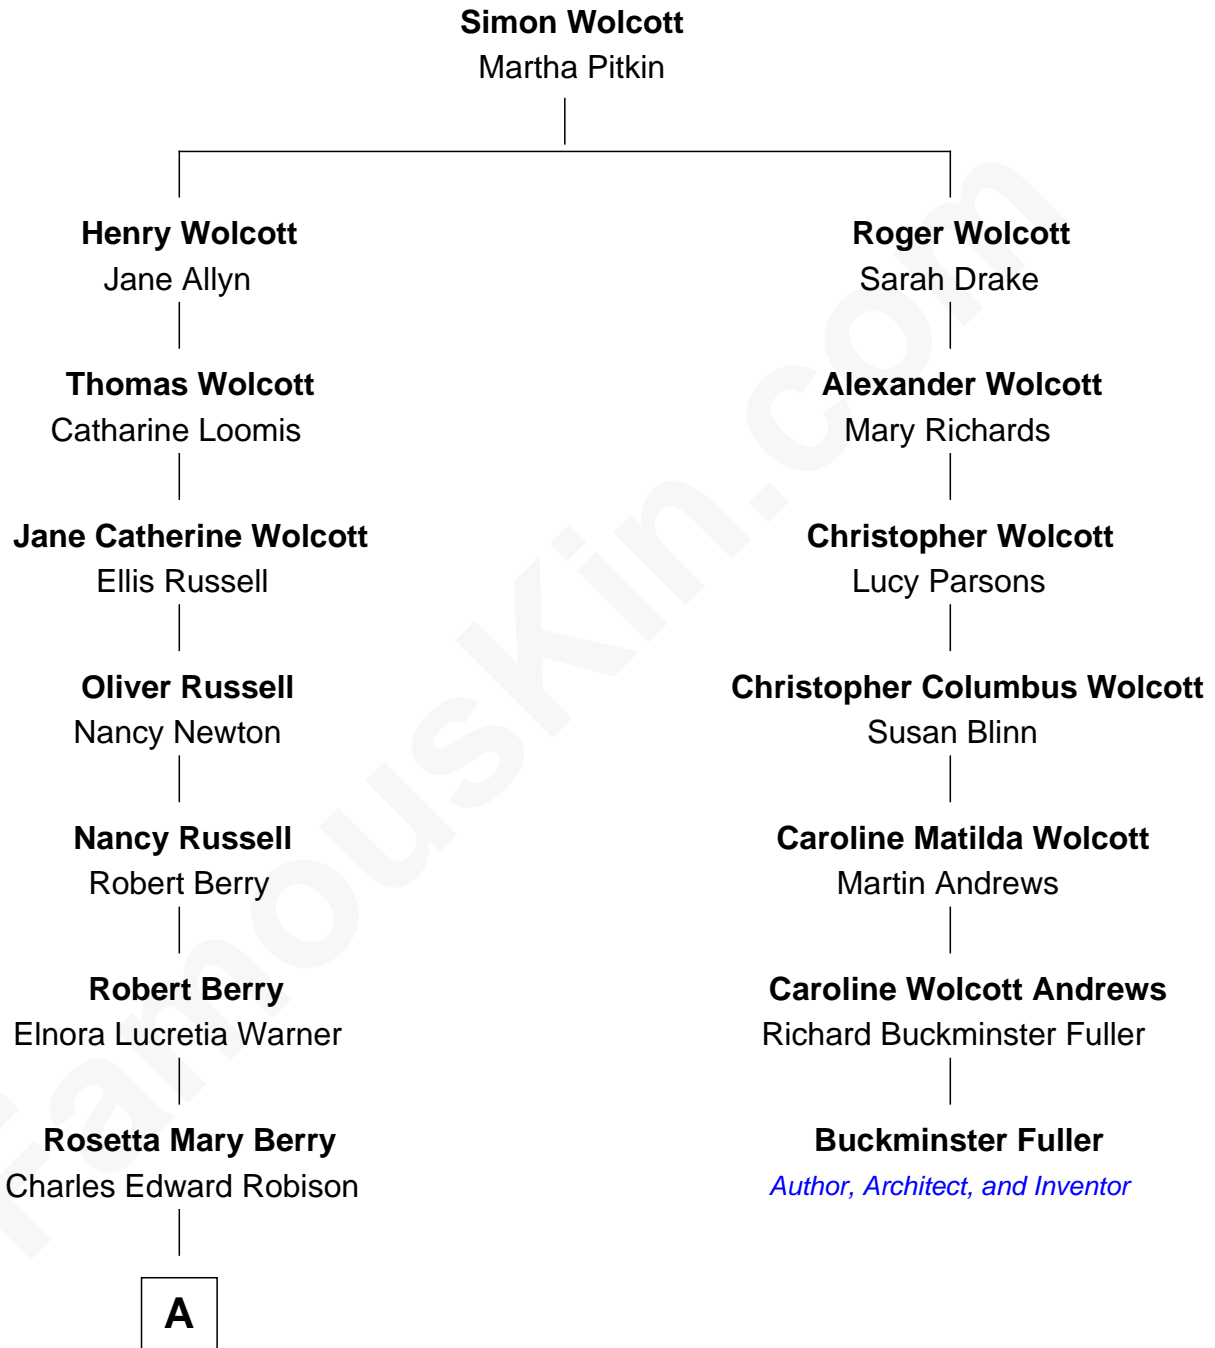

## Relationship Chart of

### Mitt Romney

70th Governor of Massachusetts

6th cousin 3 times removed of

**Buckminster Fuller**

*Author, Architect, and Inventor*

**A**

Alma Luella Robison  
Harold Arundel LaFount

Lenore Emily LaFount  
George Wilcken Romney

Mitt Romney  
*70th Governor of Massachusetts*

FamousKin.com