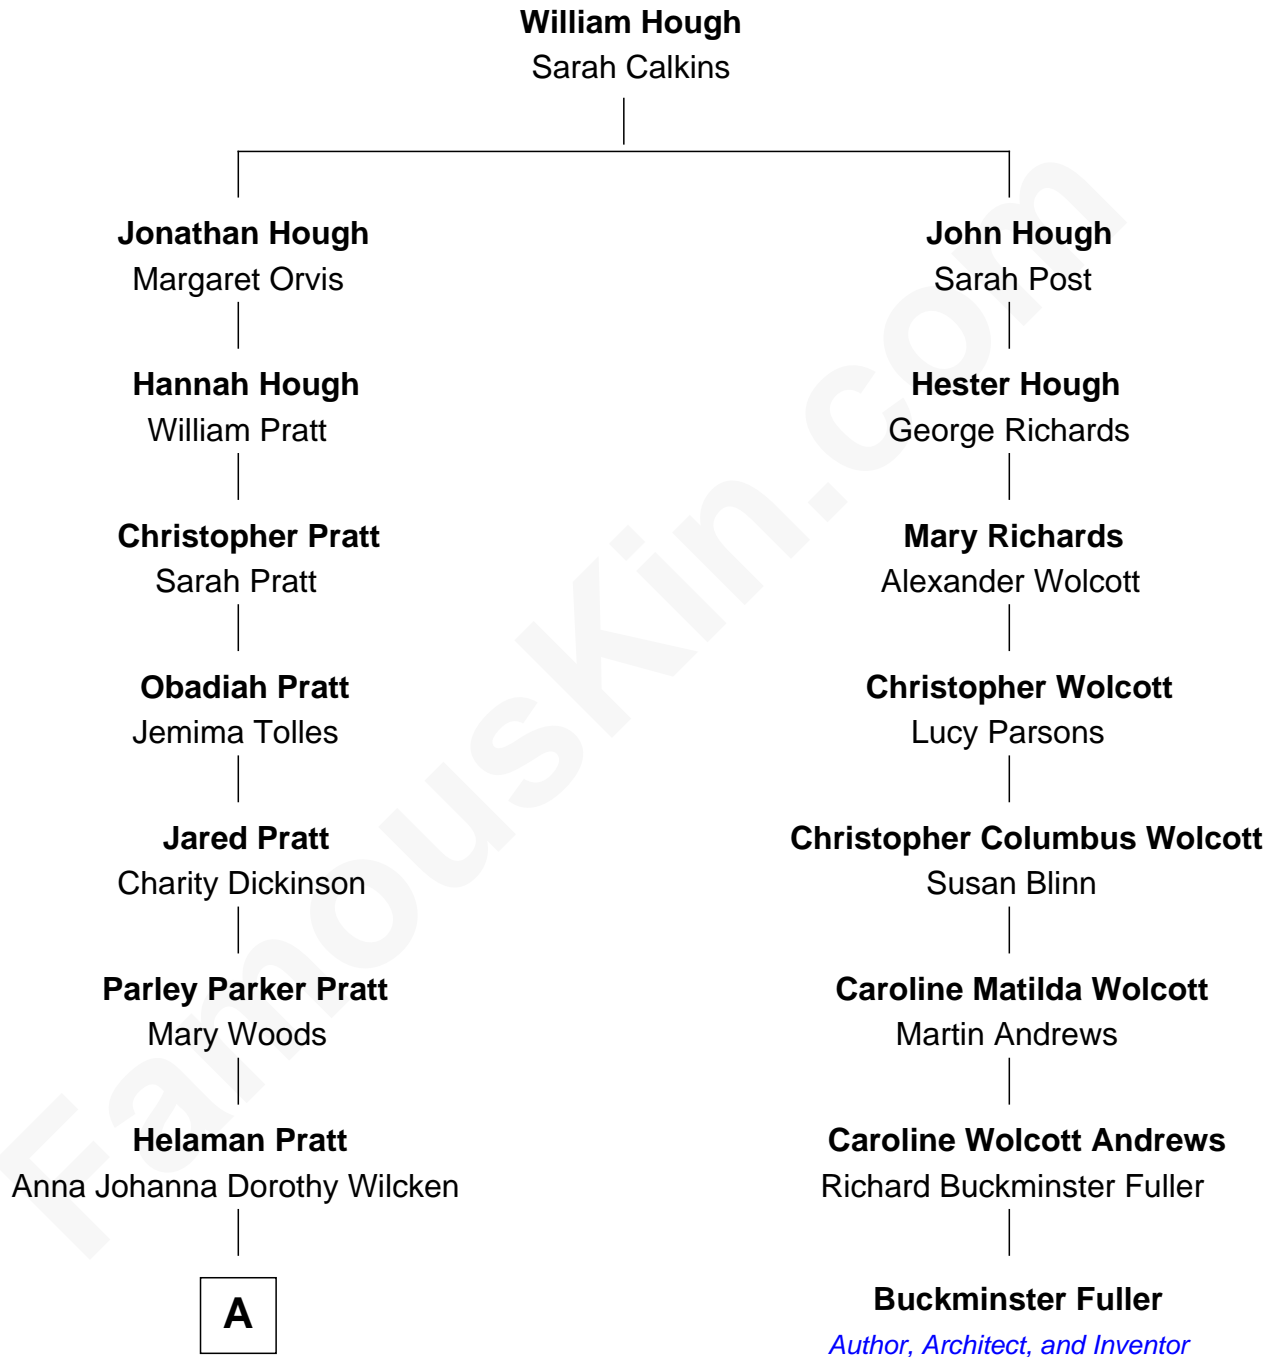

FamousKin.com

Relationship Chart of

Mitt Romney

70th Governor of Massachusetts

7th cousin 2 times removed of

Buckminster Fuller

Author, Architect, and Inventor

A

—
Anna Amelia Pratt
Gaskell Samuel Romney

—
George Wilcken Romney
Lenore Emily LaFount

—
Mitt Romney
70th Governor of Massachusetts

FamousKin.com