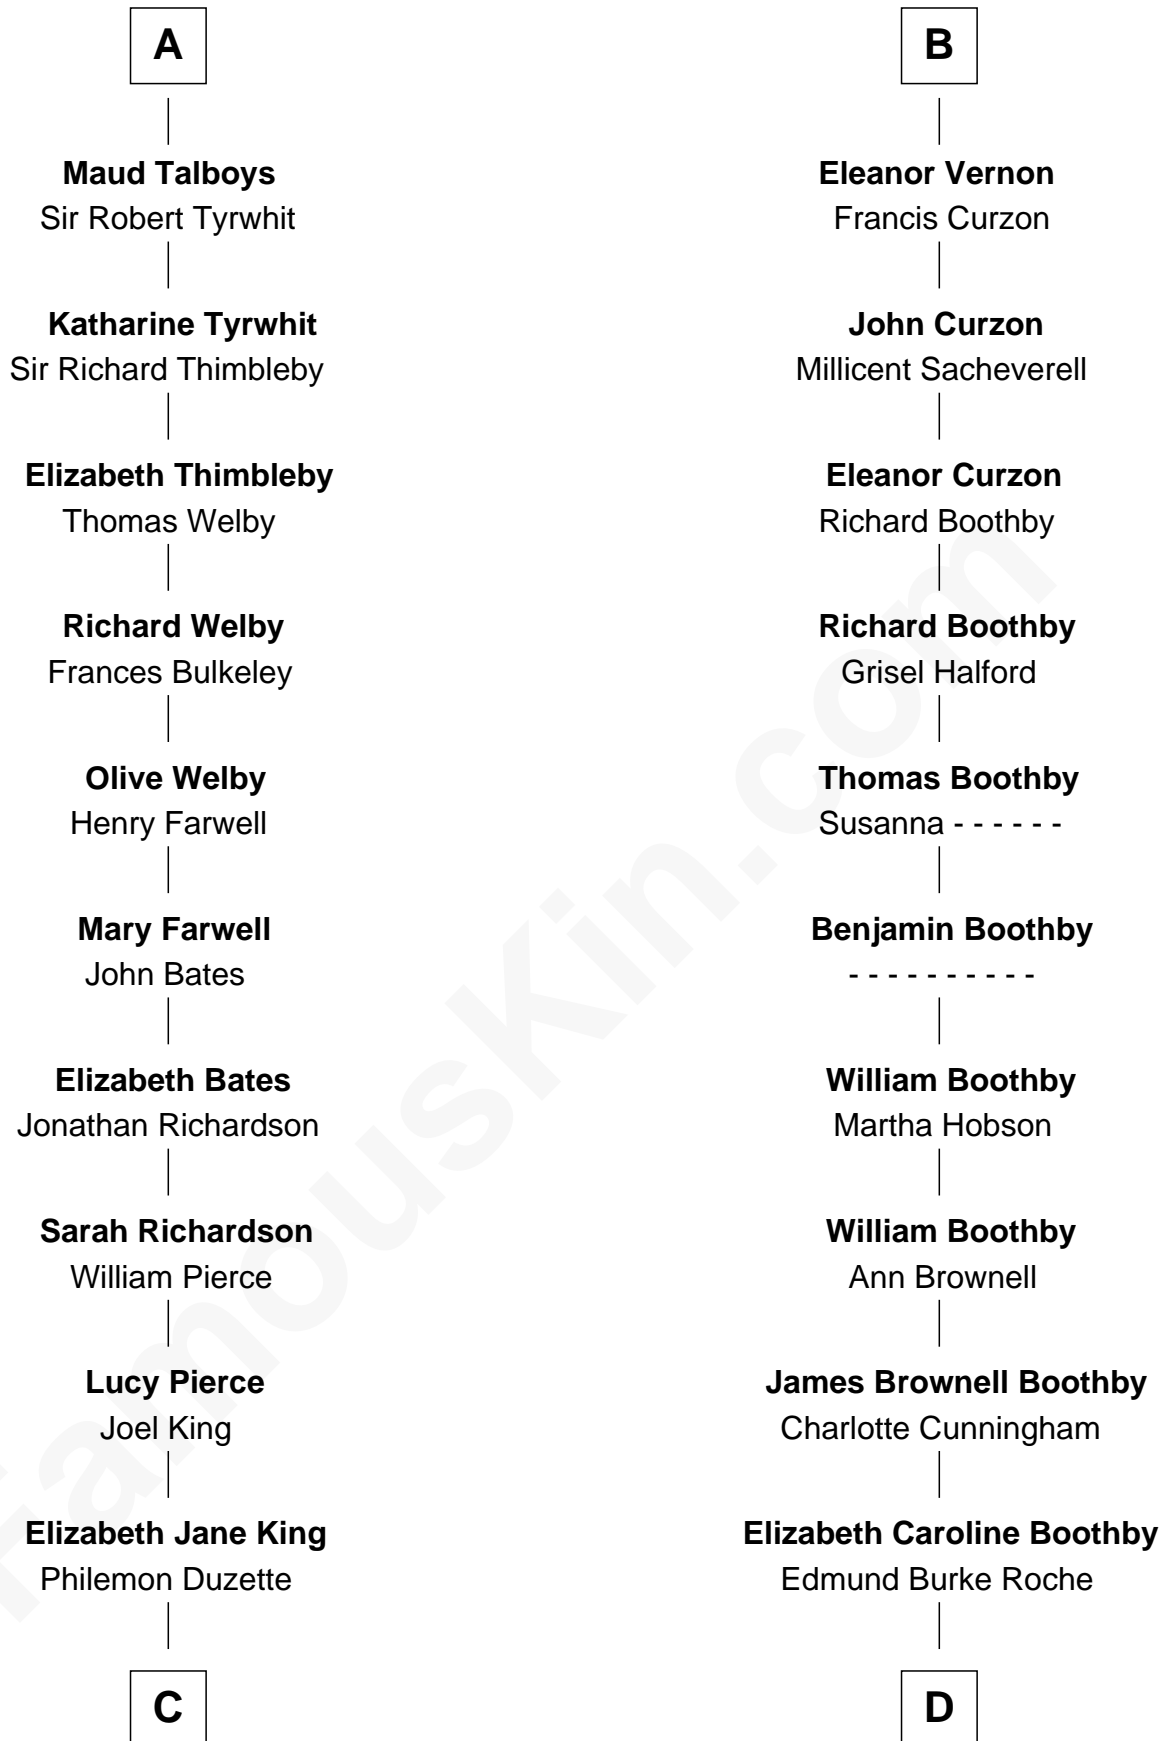

FamousKin.com

Relationship Chart of

Mitt Romney

70th Governor of Massachusetts

21st cousin of

Oliver Platt

Movie Actor

Henry Plantagenet

Maud de Chaworth

C

Clarissa Minerva Duzette

Lewis Robison

Charles Edward Robison

Rosetta Mary Berry

Alma Luella Robison

Harold Arundel LaFount