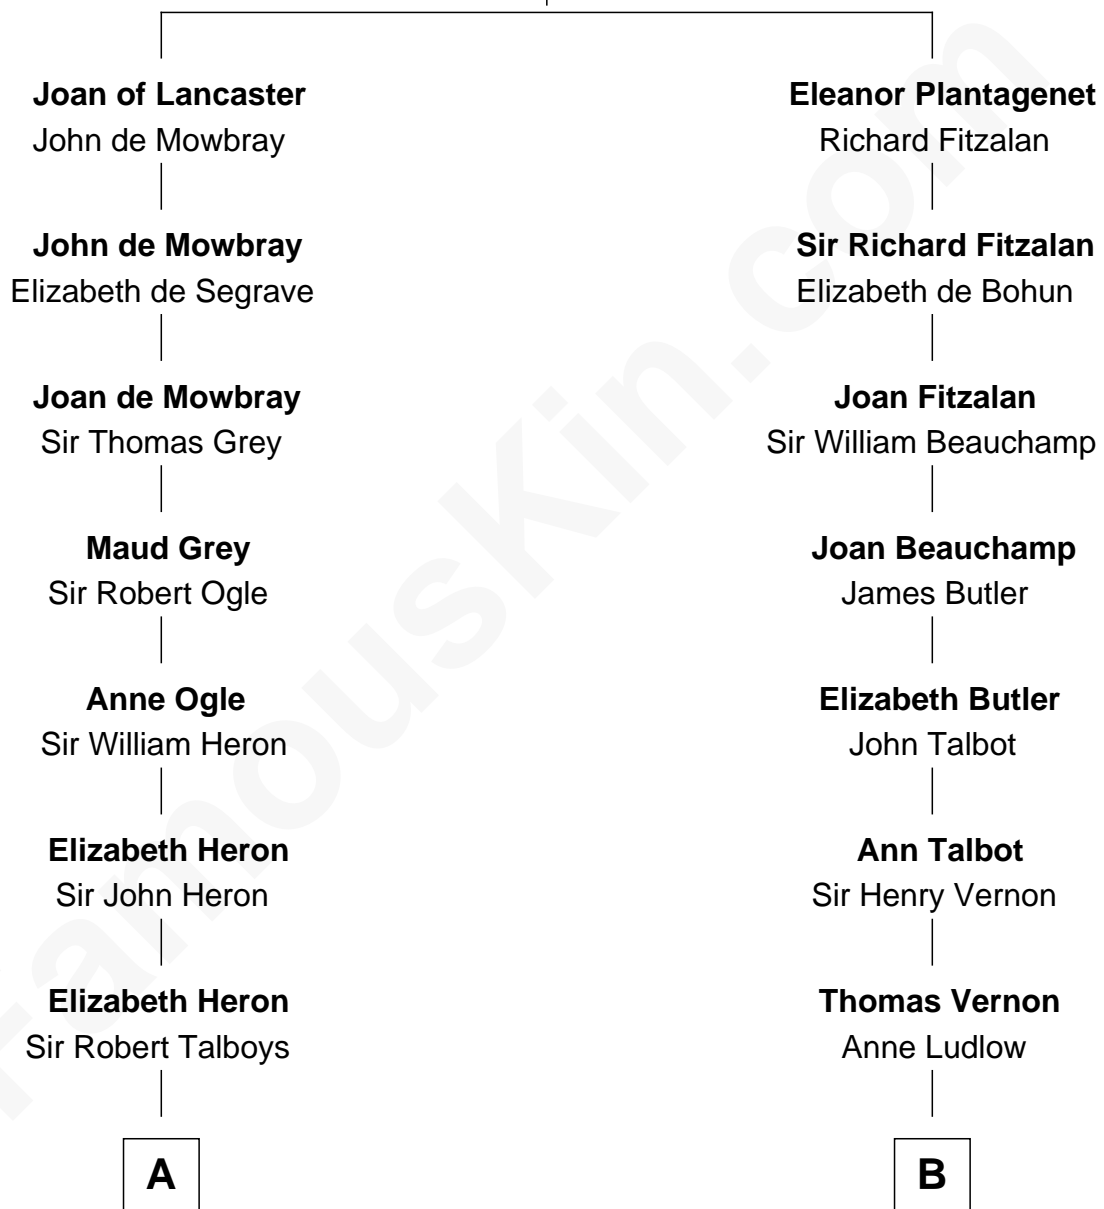

FamousKin.com

Relationship Chart of

Mitt Romney

70th Governor of Massachusetts

21st cousin of

Oliver Platt

Movie Actor

Henry Plantagenet

Maud de Chaworth

C

Clarissa Minerva Duzette

Lewis Robison

Charles Edward Robison

Rosetta Mary Berry

Alma Luella Robison

Harold Arundel LaFount

Lenore Emily LaFount

George Wilcken Romney

Mitt Romney

70th Governor of Massachusetts

D

James Boothby Burke Roche

Frances Eleanor Work

Cynthia Burke Roche