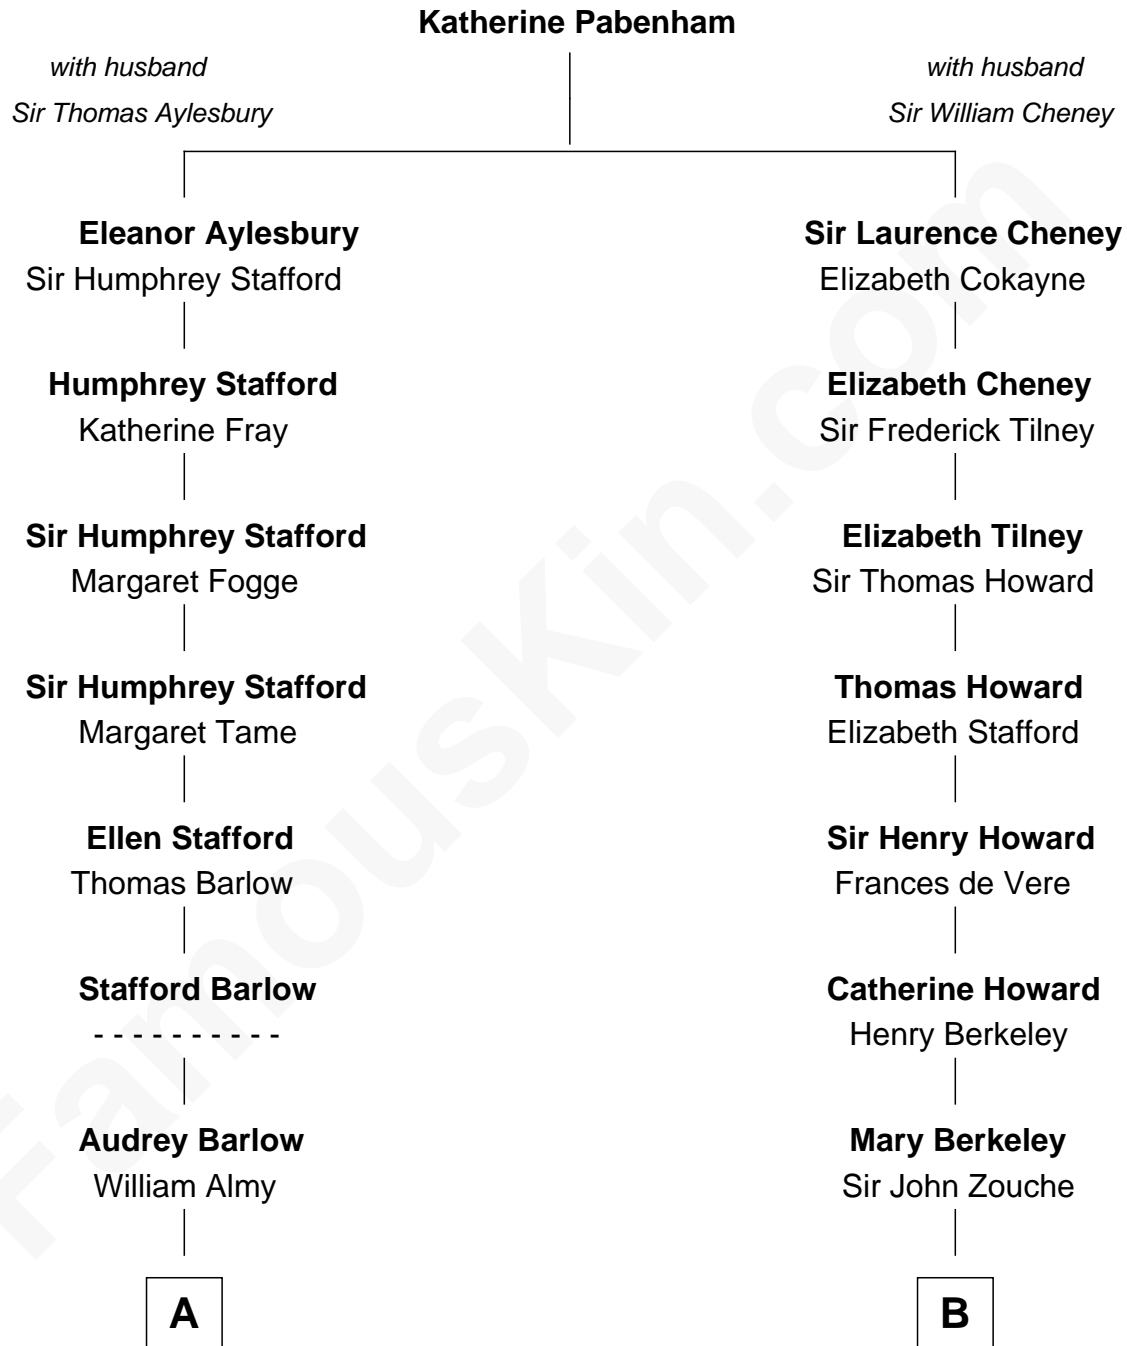

# FamousKin.com Relationship Chart of

**Mitt Romney**

*70th Governor of Massachusetts*

17th cousin of

**Thomas Hunt Morgan**

*Nobel Prize Winner in Physiology or Medicine*

Mitt Romney photo by [Gage Skidmore](#) (CC BY-SA 3.0)