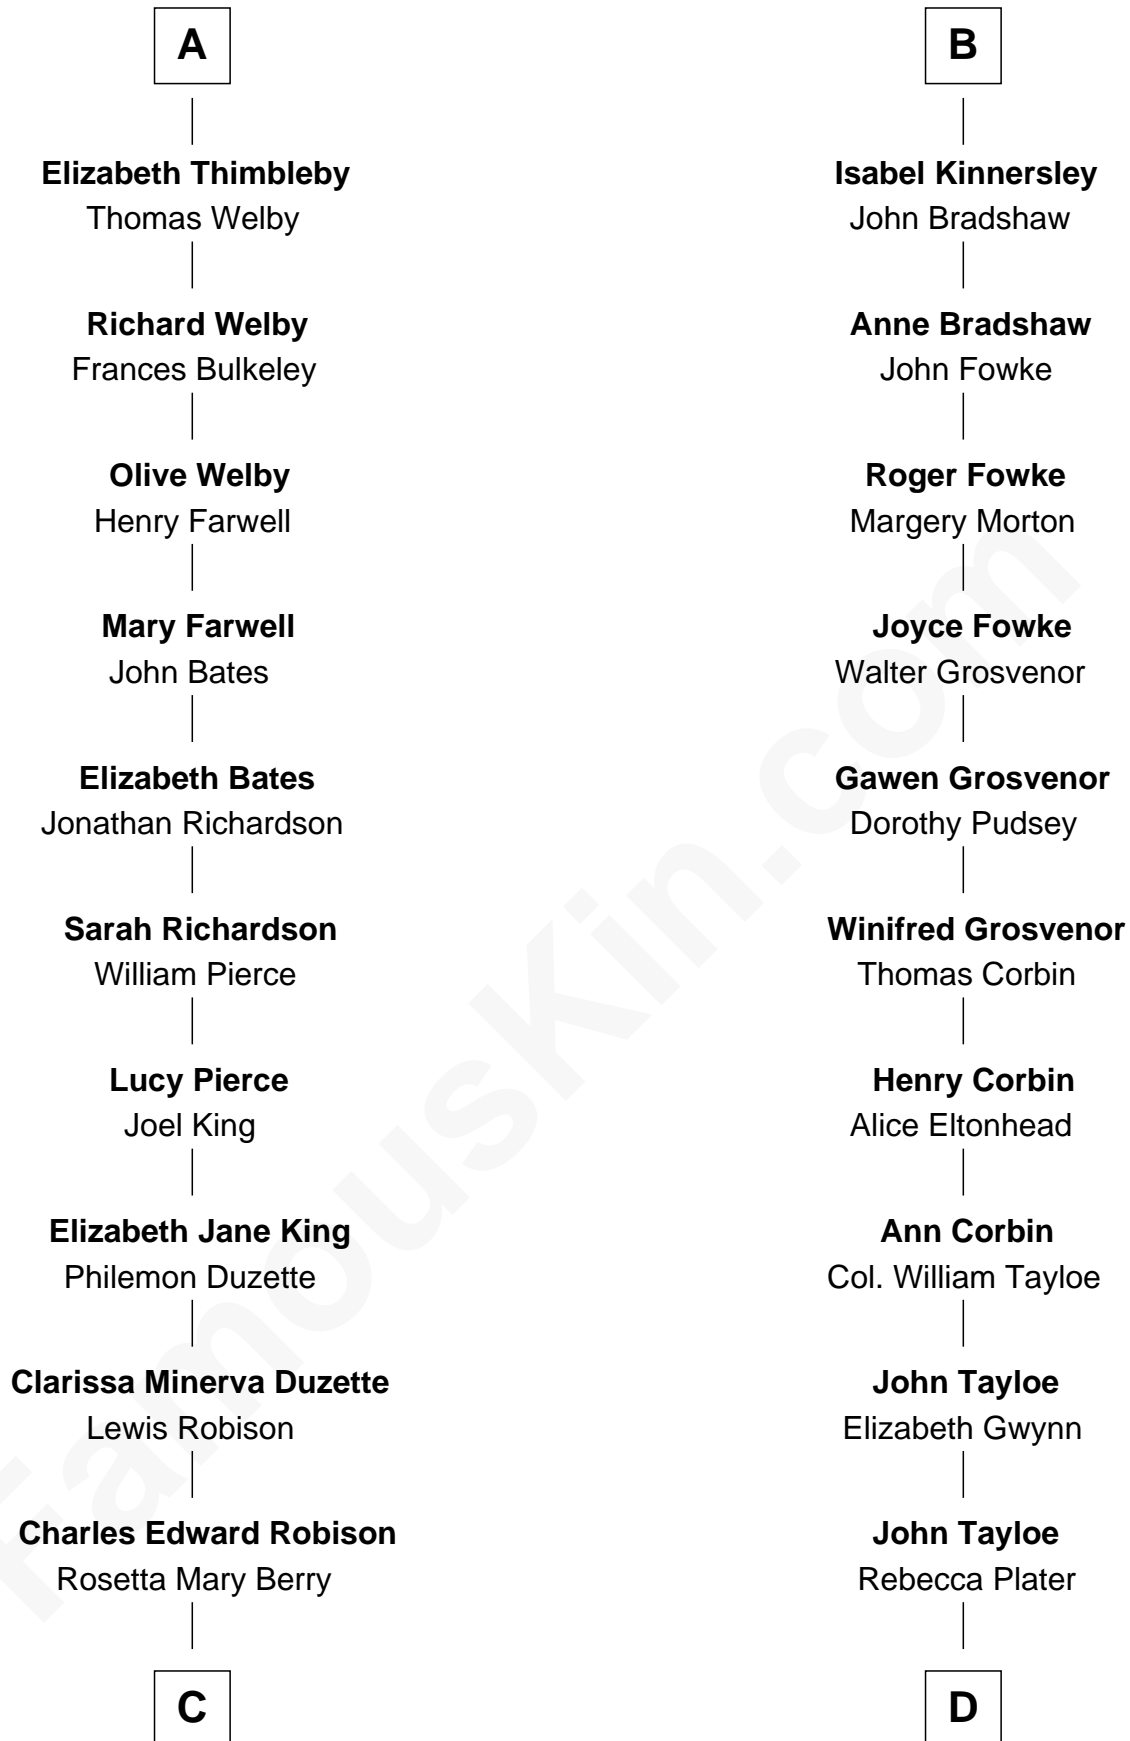

FamousKin.com

Relationship Chart of

Mitt Romney

70th Governor of Massachusetts

19th cousin 2 times removed of

Thomas Hunt Morgan

Nobel Prize Winner in Physiology or Medicine

C

Alma Luella Robison
Harold Arundel LaFount

Lenore Emily LaFount
George Wilcken Romney

Mitt Romney
70th Governor of Massachusetts

D

Elizabeth Tayloe
Col. Edward Lloyd

Mary Tayloe Lloyd
Francis Scott Key

Elizabeth Phoebe Key
Charles Howard