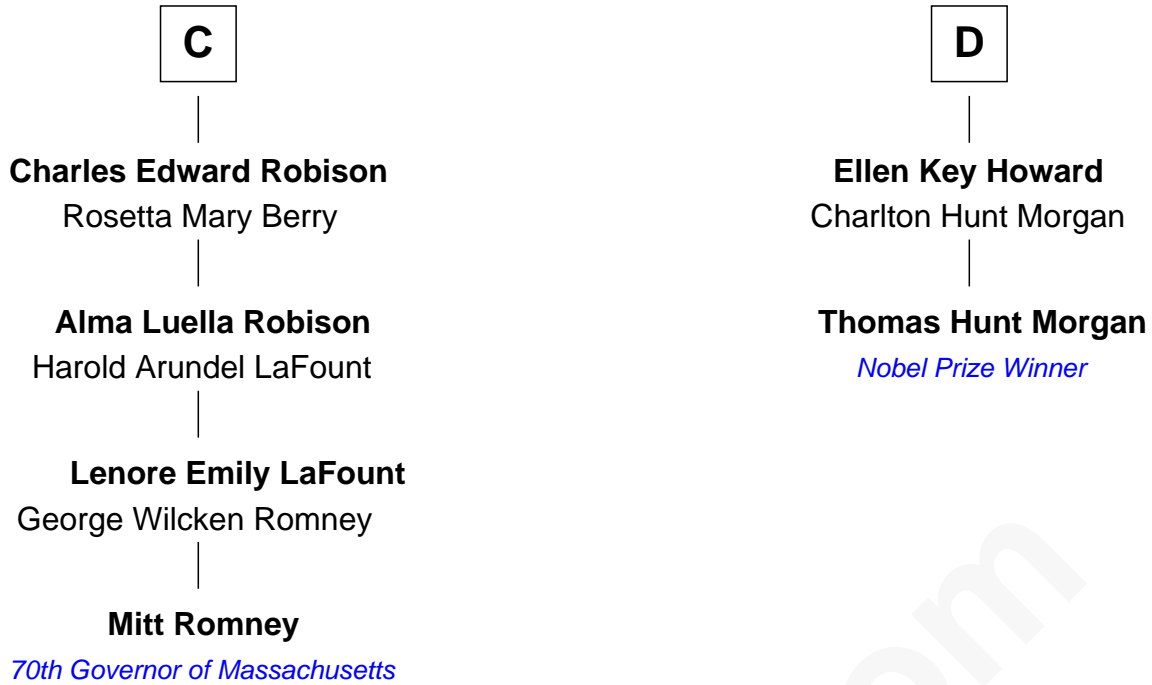

FamousKin.com

Relationship Chart of

Mitt Romney

70th Governor of Massachusetts

18th cousin 2 times removed of

Thomas Hunt Morgan

Nobel Prize Winner in Physiology or Medicine

Bartholomew de Badlesmere

Margaret de Clare

Margaret de Badlesmere

Sir John de Tibetot

Sir Robert de Tibetot

Margaret Deincourt

Elizabeth de Tibetot

Sir Philip le Despencer

Margery Despencer

Elizabeth de Badlesmere

Sir William de Bohun

Elizabeth de Bohun

Sir Richard Fitzalan

Elizabeth Fitzalan

Sir Robert Goushill

Joan Goushill

Sir Thomas Stanley

Sir John Stanley

Elizabeth Weever

Margery Stanley

Sir William Torbock

Thomas Torbock

Elizabeth Moore

B

FamousKin.com