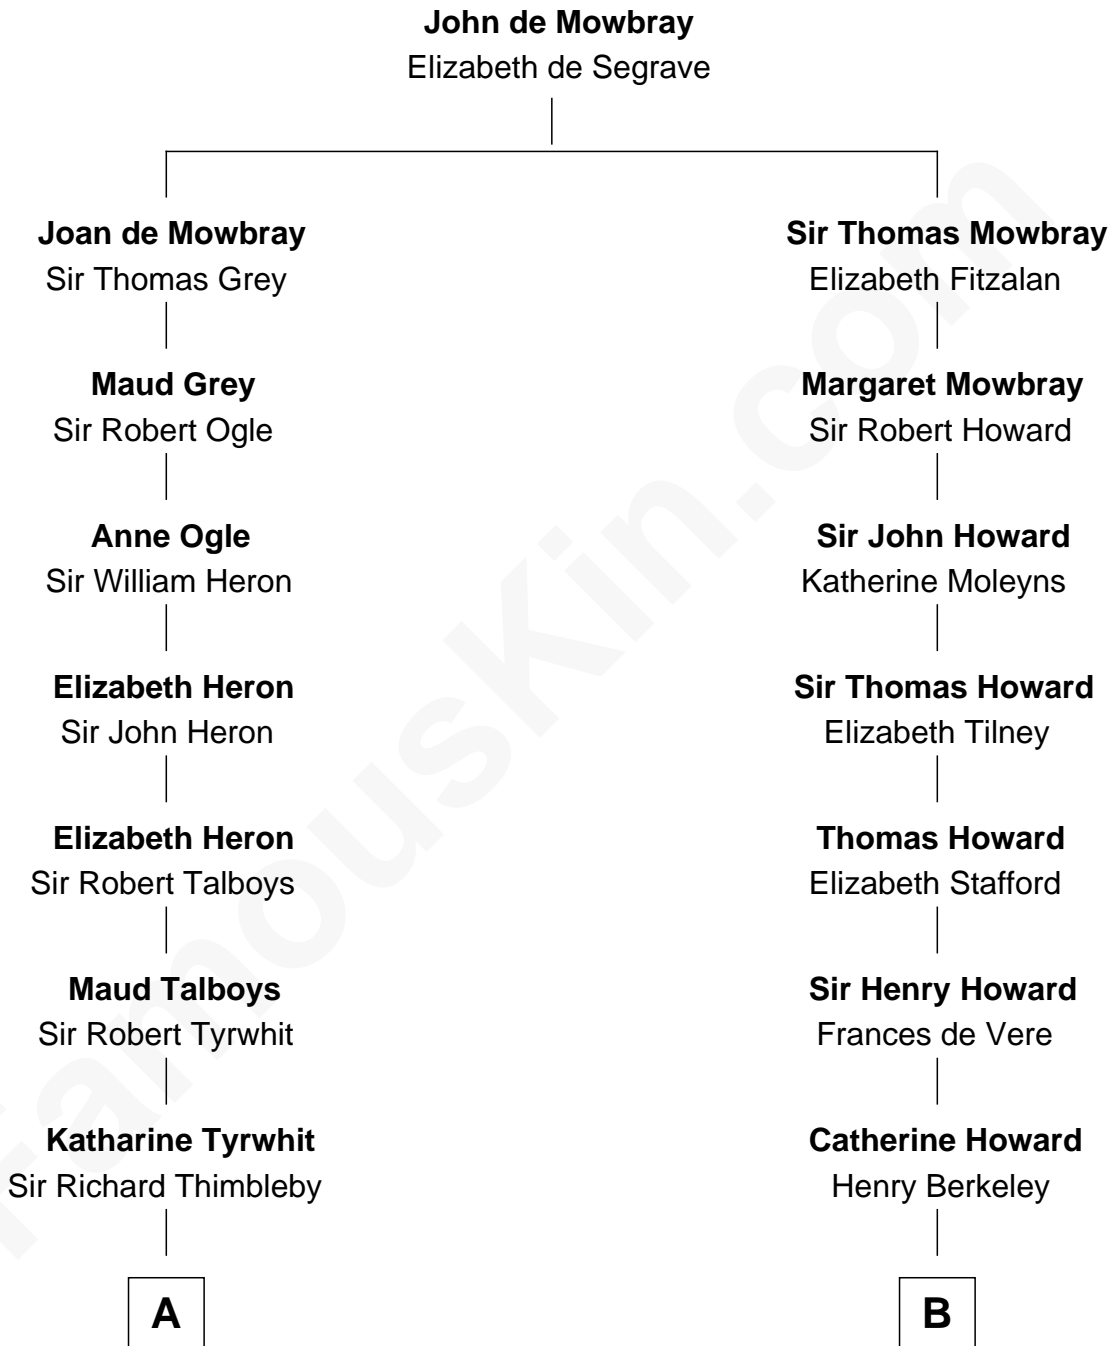

FamousKin.com Relationship Chart of Mitt Romney

70th Governor of Massachusetts

18th cousin 1 time removed of

Thomas Hunt Morgan

Nobel Prize Winner in Physiology or Medicine

C

Alma Luella Robison
Harold Arundel LaFount

Lenore Emily LaFount
George Wilcken Romney

Mitt Romney
70th Governor of Massachusetts

D

Ellen Key Howard
Charlton Hunt Morgan

Thomas Hunt Morgan
Nobel Prize Winner

FamousKin.com