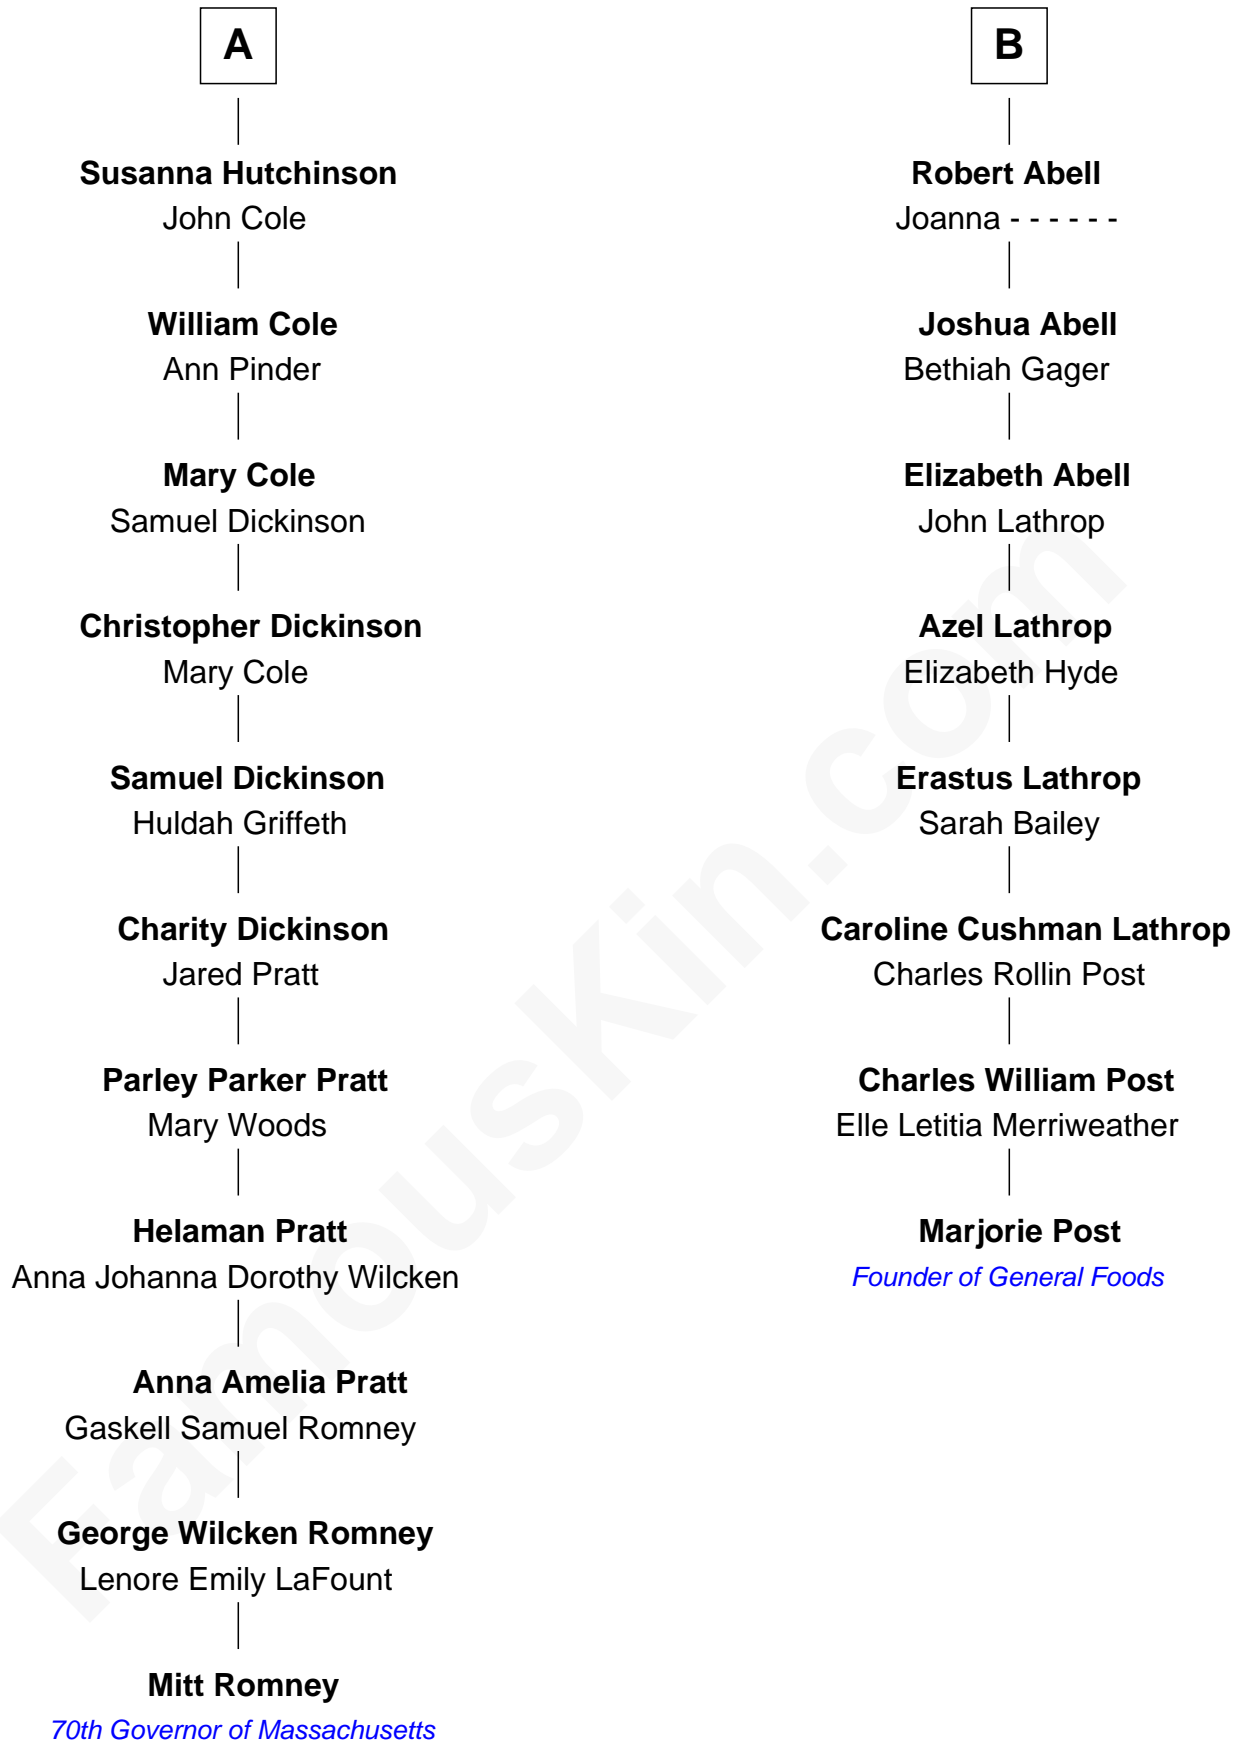

FamousKin.com

Relationship Chart of

Mitt Romney

70th Governor of Massachusetts

14th cousin 3 times removed of

Marjorie Post

Founder of General Foods

Sir Walter Blount

Sancha de Ayala

Sir Thomas Blount

Margaret de Gresley

Sir Thomas Blount

Agnes Hawley

Anne Blount

William Marbury

Robert Marbury

Constance Blount

Sir John Sutton

Sir John Sutton

Elizabeth Berkeley

Jane Sutton

Thomas Mainwaring

Cecily Mainwaring

John Cotton

Sir George Cotton

Mary Onley

Richard Cotton

Mary Mainwaring

Frances Cotton

George Abell

B

Mitt Romney photo by [Gage Skidmore](#) (CC BY-SA 3.0)