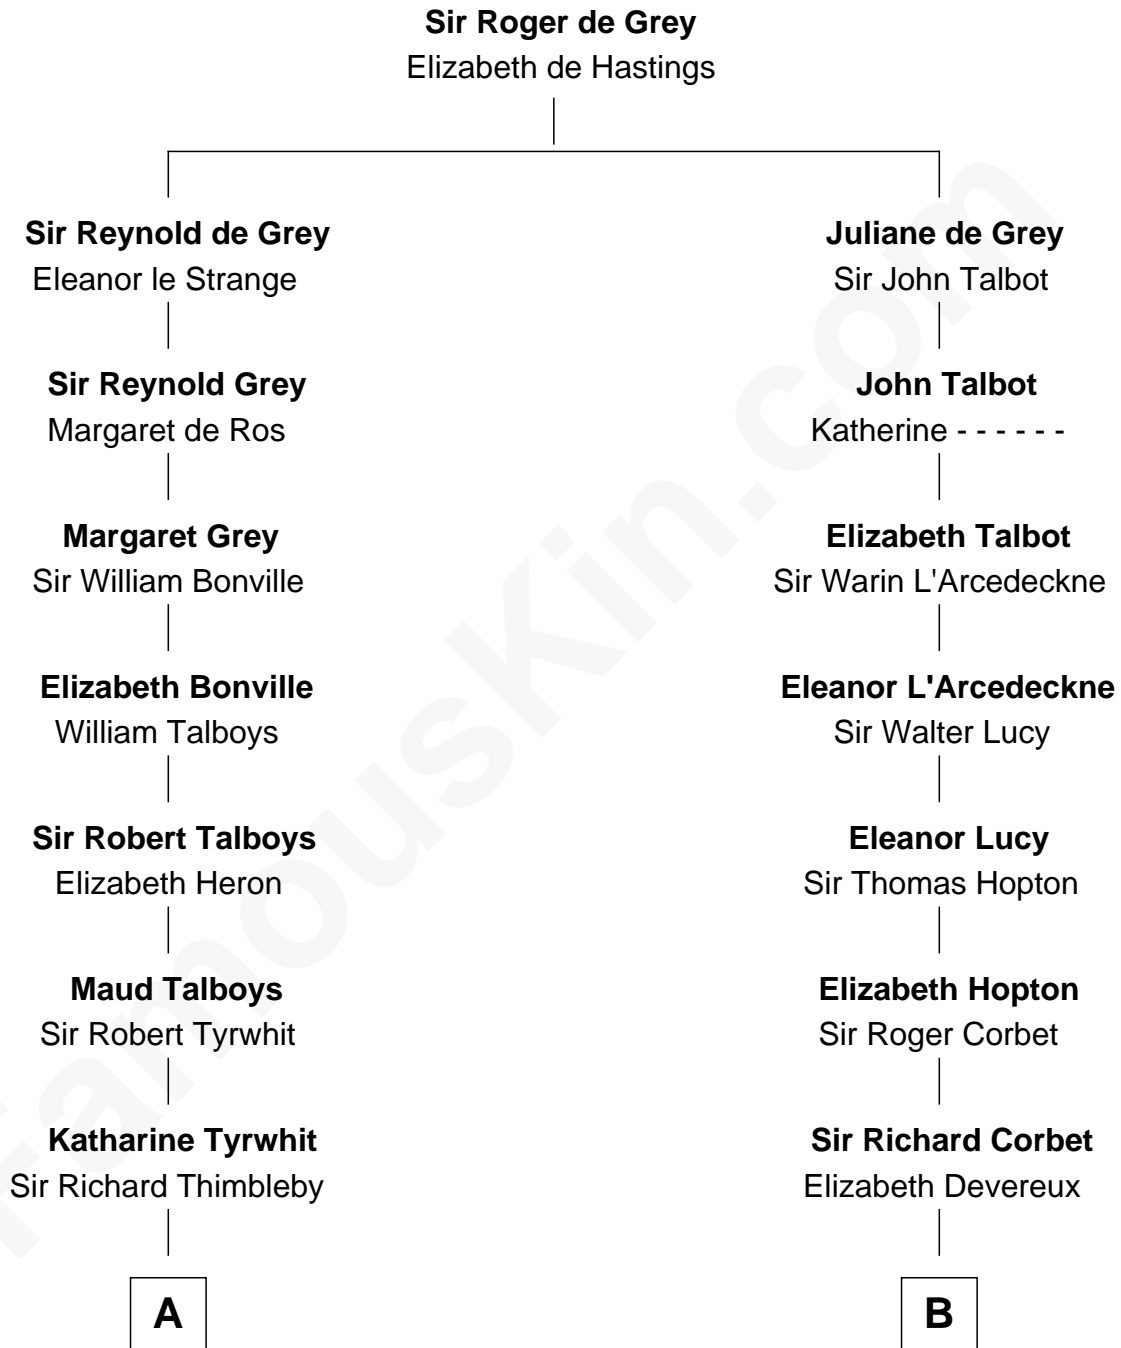

FamousKin.com Relationship Chart of

Mitt Romney

70th Governor of Massachusetts

19th cousin of

Marjorie Post

Founder of General Foods

C

Alma Luella Robison
Harold Arundel LaFount

Lenore Emily LaFount
George Wilcken Romney

Mitt Romney
70th Governor of Massachusetts

D

Caroline Cushman Lathrop
Charles Rollin Post

Charles William Post
Elle Letitia Merriweather

Marjorie Post
Founder of General Foods