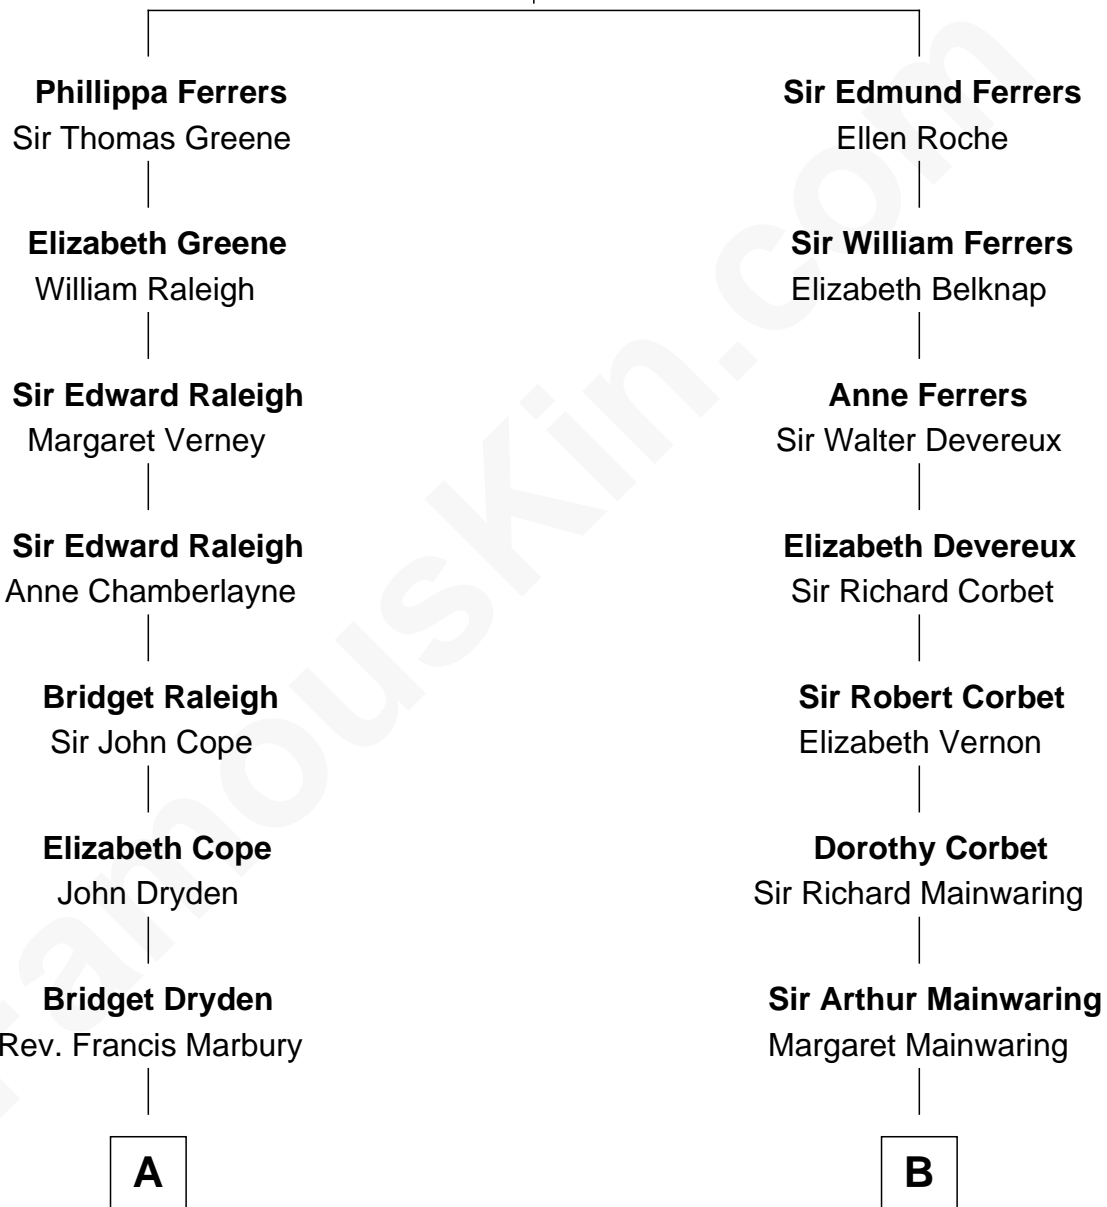

FamousKin.com

Relationship Chart of

Mitt Romney

70th Governor of Massachusetts

16th cousin 2 times removed of

Marjorie Post

Founder of General Foods

Robert de Ferrers
Margaret Despencer

C

George Wilcken Romney

Lenore Emily LaFount

Mitt Romney

70th Governor of Massachusetts

FamousKin.com