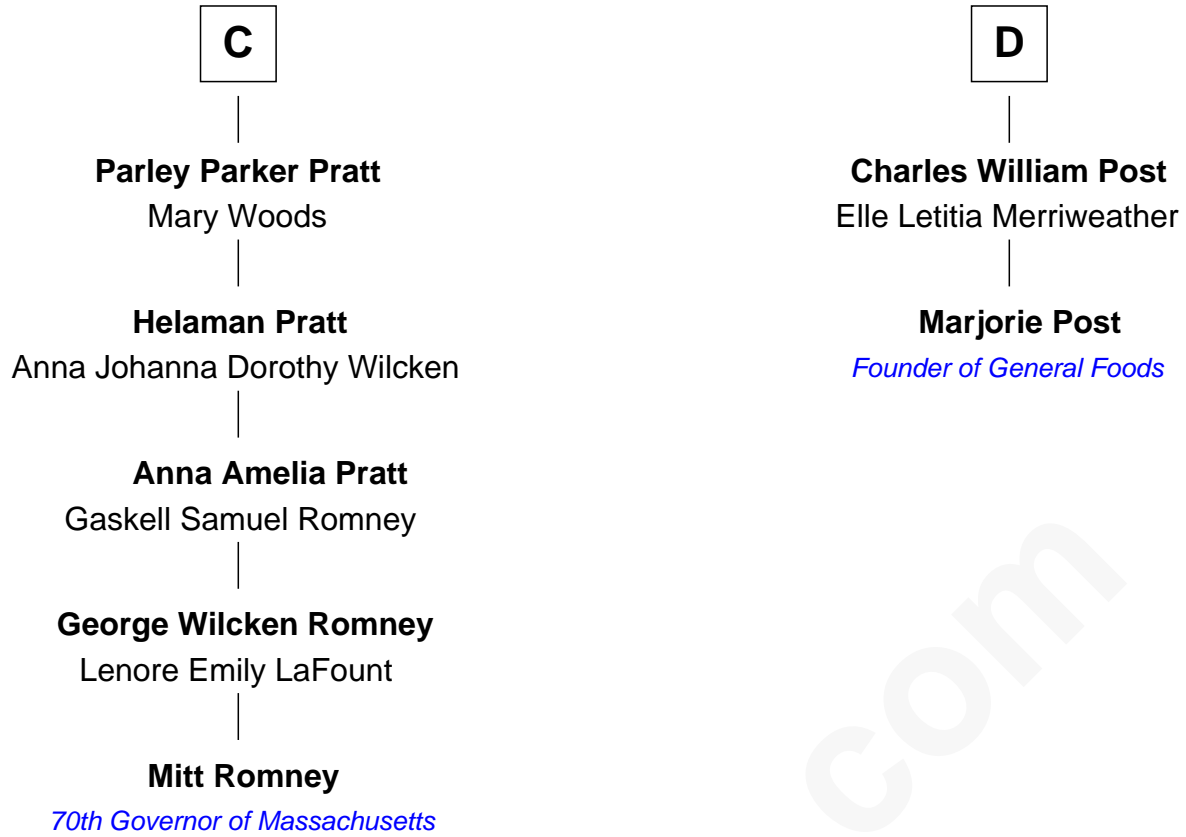

## Relationship Chart of

### Mitt Romney

70th Governor of Massachusetts

18th cousin 3 times removed of

### Marjorie Post

Founder of General Foods

**Edmund Fitzalan**

Alice de Warenne

FamousKin.com