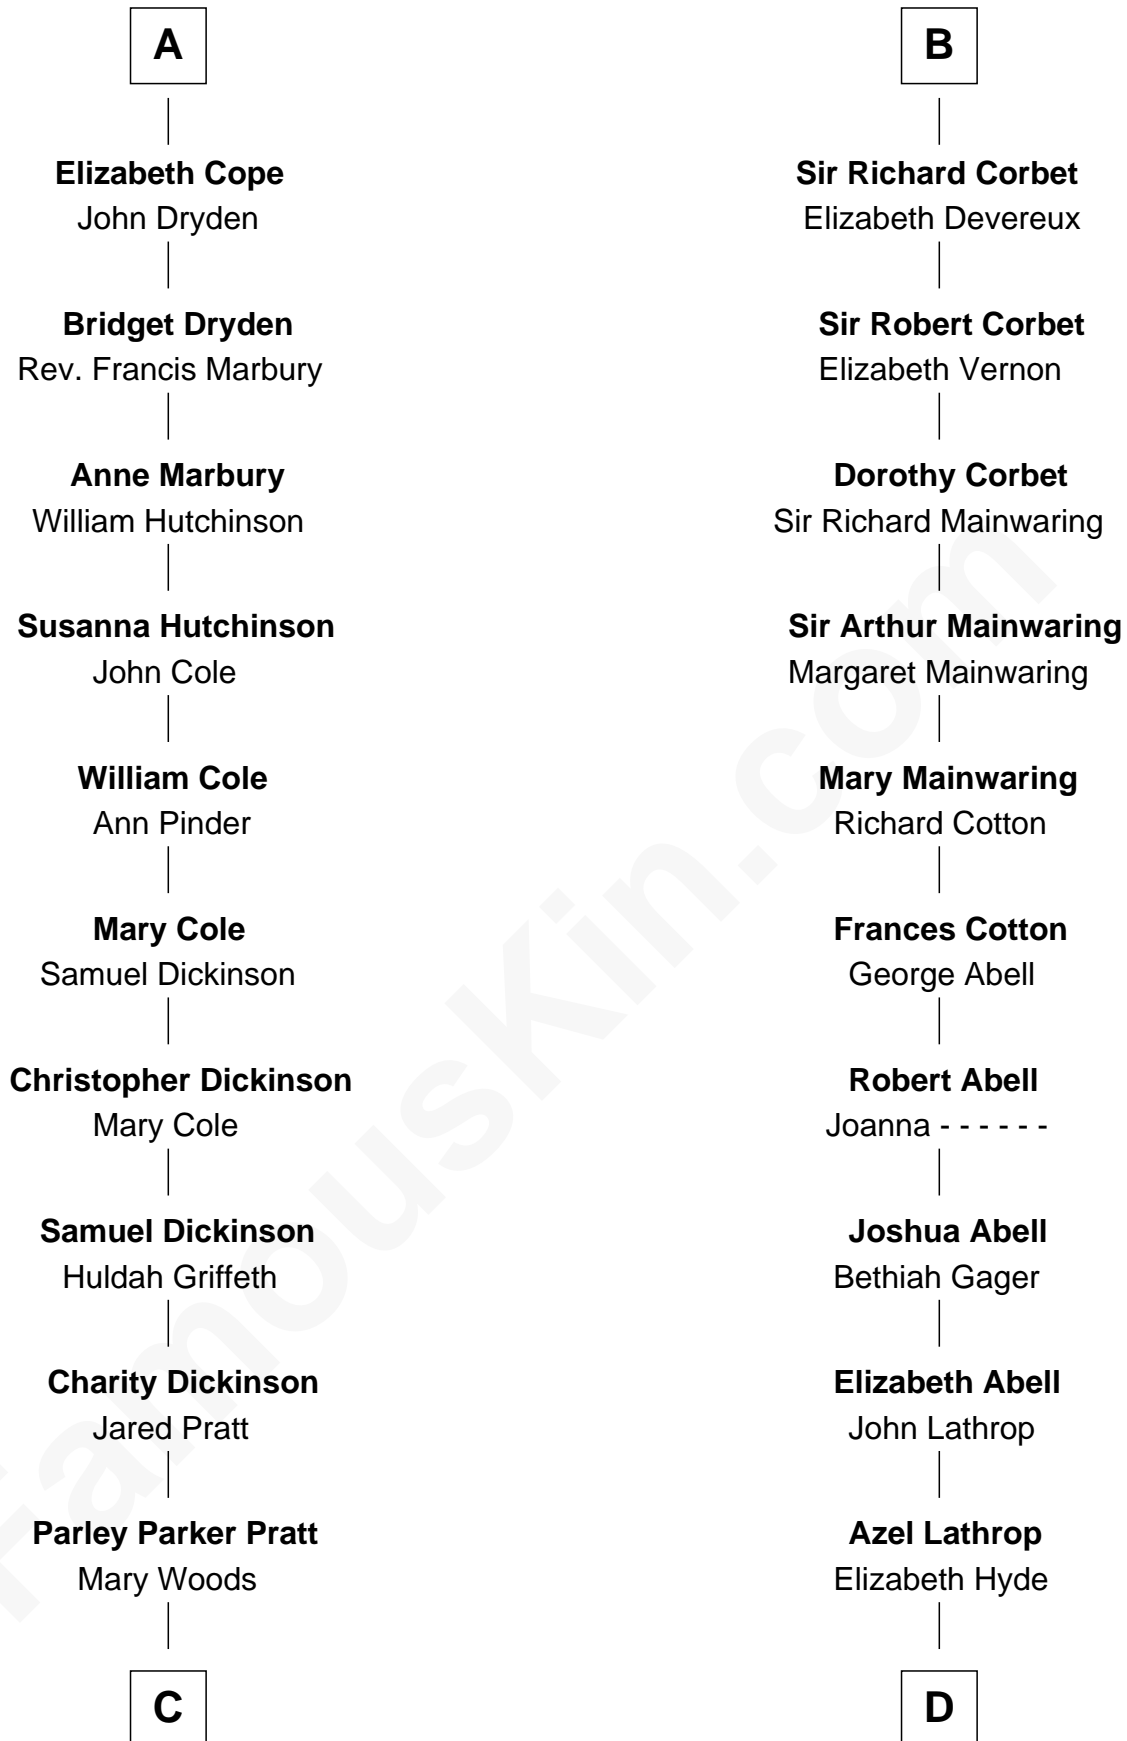

FamousKin.com Relationship Chart of

Mitt Romney

70th Governor of Massachusetts

20th cousin of

Marjorie Post

Founder of General Foods

Sir Gilbert Talbot

Pernel le Boteler

Sir Henry de Grey

Richard Grey

Blanche de la Vache

Alice Grey

Sir William Burley

Elizabeth Burley

Sir John Hopton

Sir Walter Hopton

Joan Mortimer

Sir Thomas Hopton

Eleanor Lucy

Elizabeth Hopton

Sir Roger Corbet

B

C

Helaman Pratt
Anna Johanna Dorothy Wilcken

Anna Amelia Pratt
Gaskell Samuel Romney

George Wilcken Romney
Lenore Emily LaFount

Mitt Romney
70th Governor of Massachusetts

D

Erastus Lathrop
Sarah Bailey

Caroline Cushman Lathrop
Charles Rollin Post

Charles William Post
Elle Letitia Merriweather