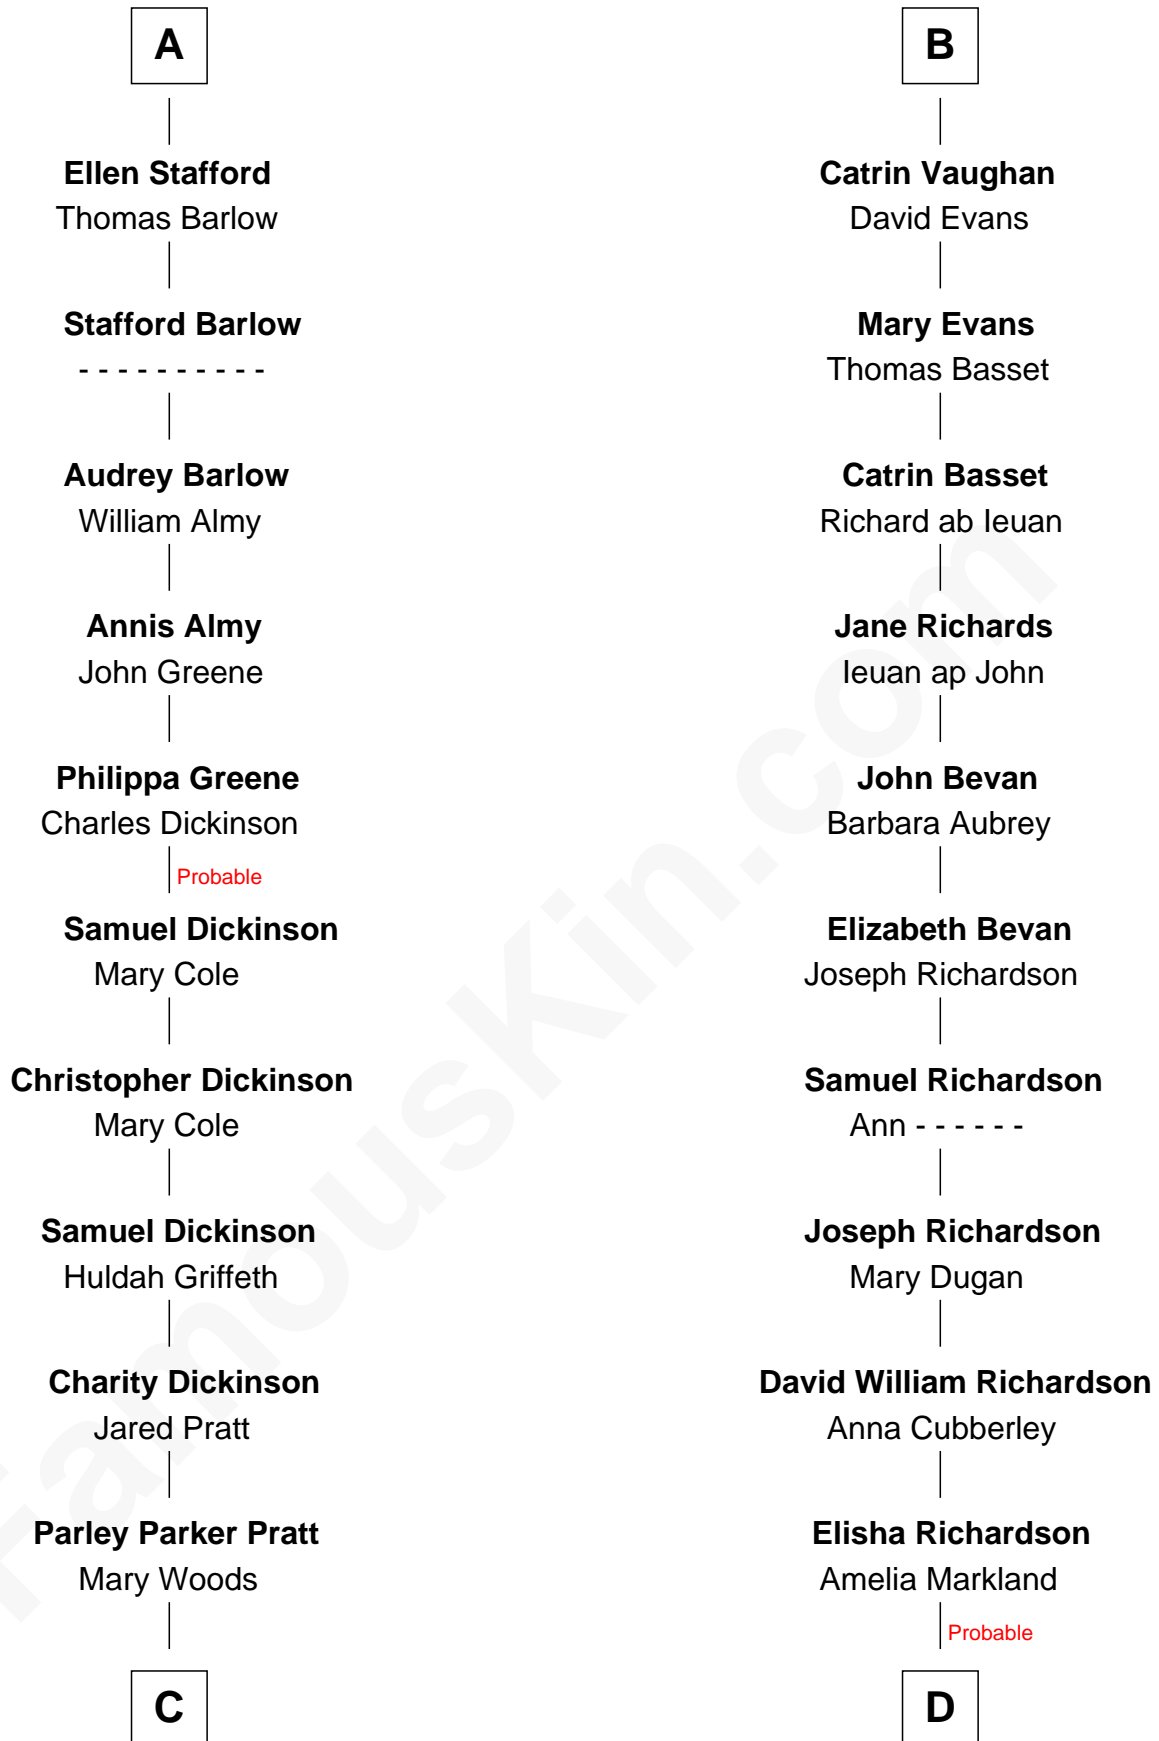

FamousKin.com

Relationship Chart of

Mitt Romney

70th Governor of Massachusetts

20th cousin 1 time removed of

Sally Ride

1st American Woman in Space

C

Helaman Pratt
Anna Johanna Dorothy Wilcken

Anna Amelia Pratt
Gaskell Samuel Romney

George Wilcken Romney
Lenore Emily LaFount

Mitt Romney
70th Governor of Massachusetts

D

William Cubberly Richardson
Mary Ann Lee

Charles Everroad Richardson
Blanche Gibson

Jennie Mae Richardson
Thomas Vernam Ride

Dale Burdell Ride
Carol Joyce Anderson

Sally Ride
1st American Woman in Space