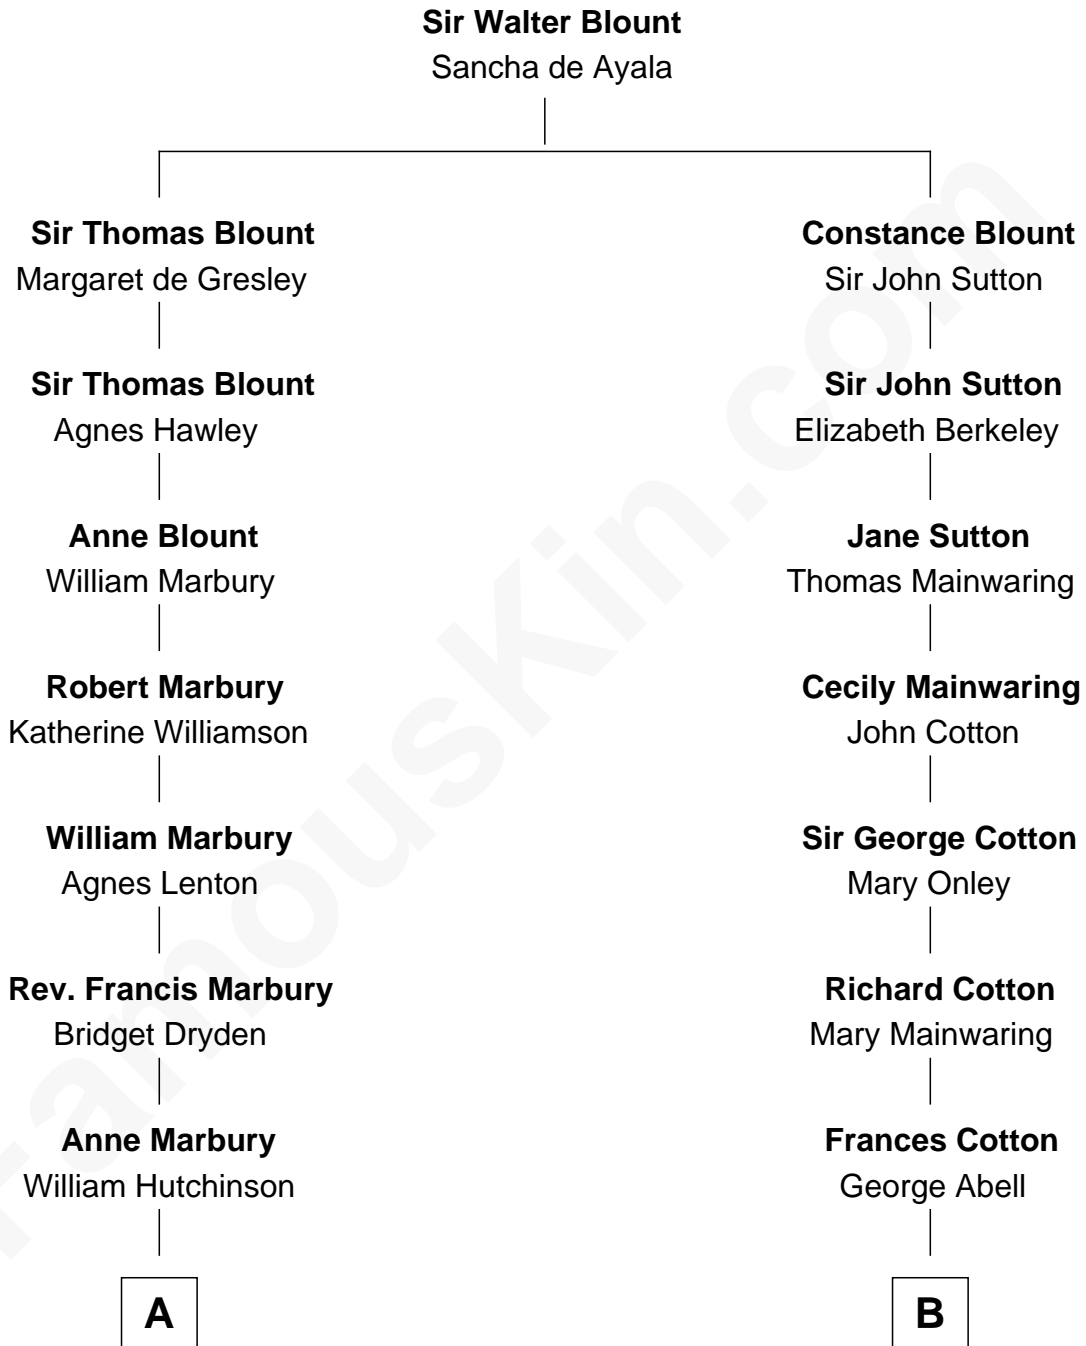

FamousKin.com

Relationship Chart of

Mitt Romney

70th Governor of Massachusetts

17th cousin 1 time removed of

Adlai Stevenson III
U.S. Senator from Illinois

C

Ellen Borden

Adlai Ewing Stevenson

Adlai Stevenson III

U.S. Senator from Illinois

FamousKin.com