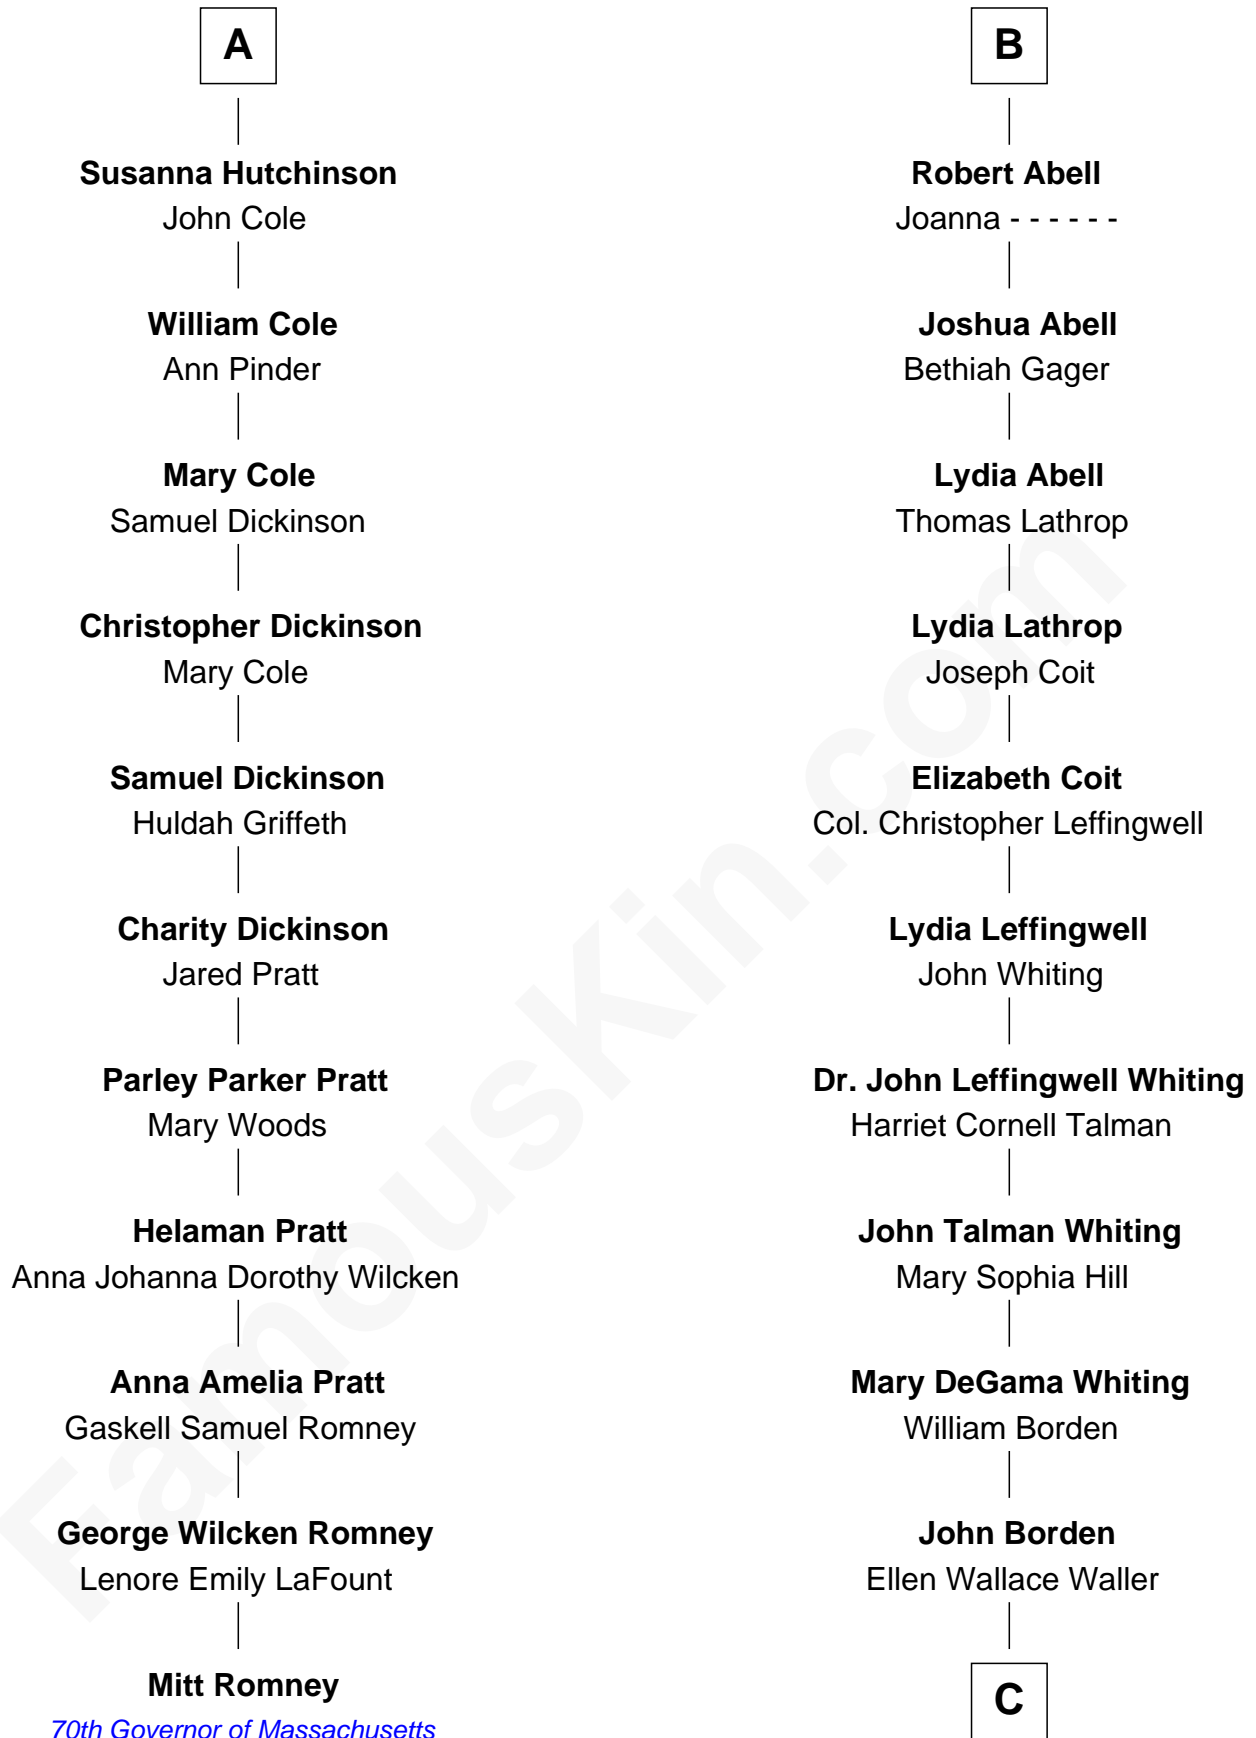

FamousKin.com

Relationship Chart of

Mitt Romney

70th Governor of Massachusetts

17th cousin 1 time removed of

Adlai Stevenson III
U.S. Senator from Illinois

C

Ellen Borden

Adlai Ewing Stevenson

Adlai Stevenson III

U.S. Senator from Illinois

FamousKin.com