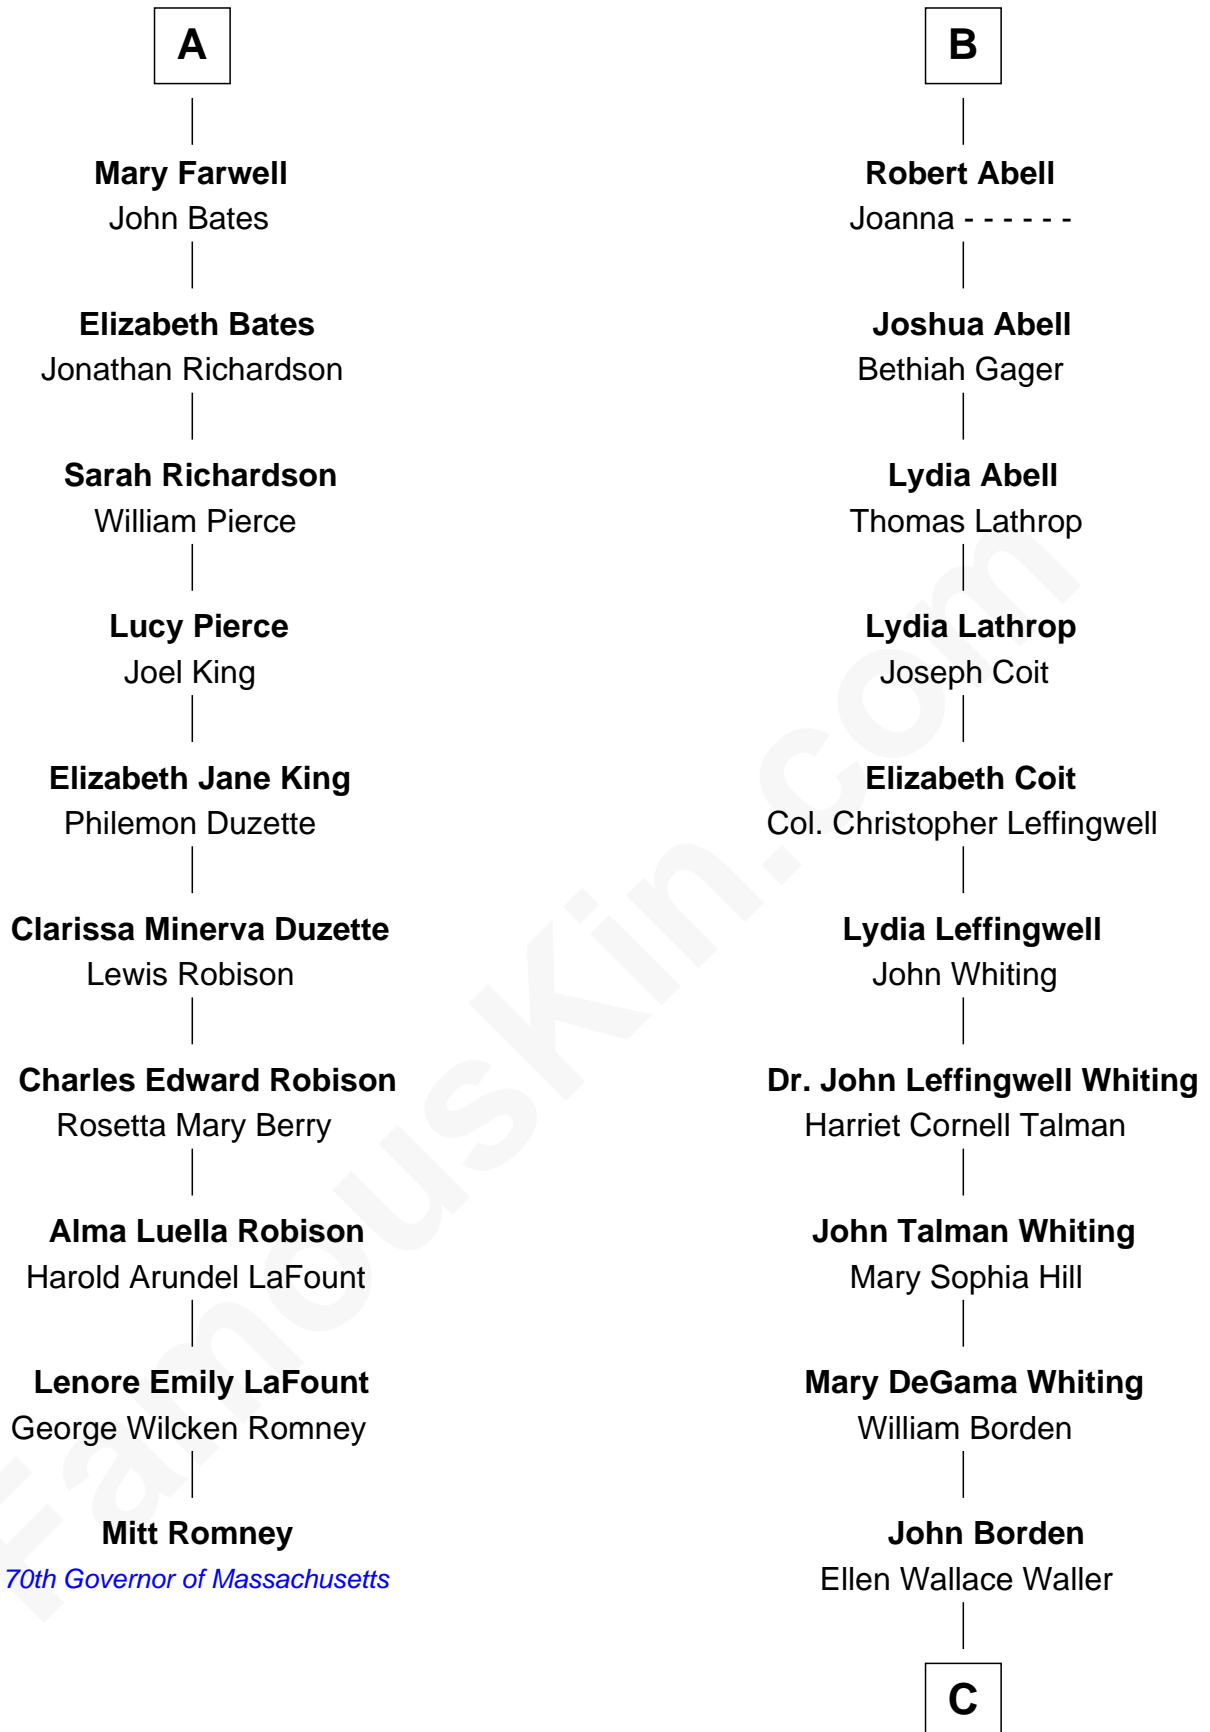

FamousKin.com

Relationship Chart of

Mitt Romney

70th Governor of Massachusetts

16th cousin 2 times removed of

Adlai Stevenson III

U.S. Senator from Illinois

Sir Robert Corbet

Margaret - - - - -

C

Ellen Borden

Adlai Ewing Stevenson

Adlai Stevenson III

U.S. Senator from Illinois

FamousKin.com