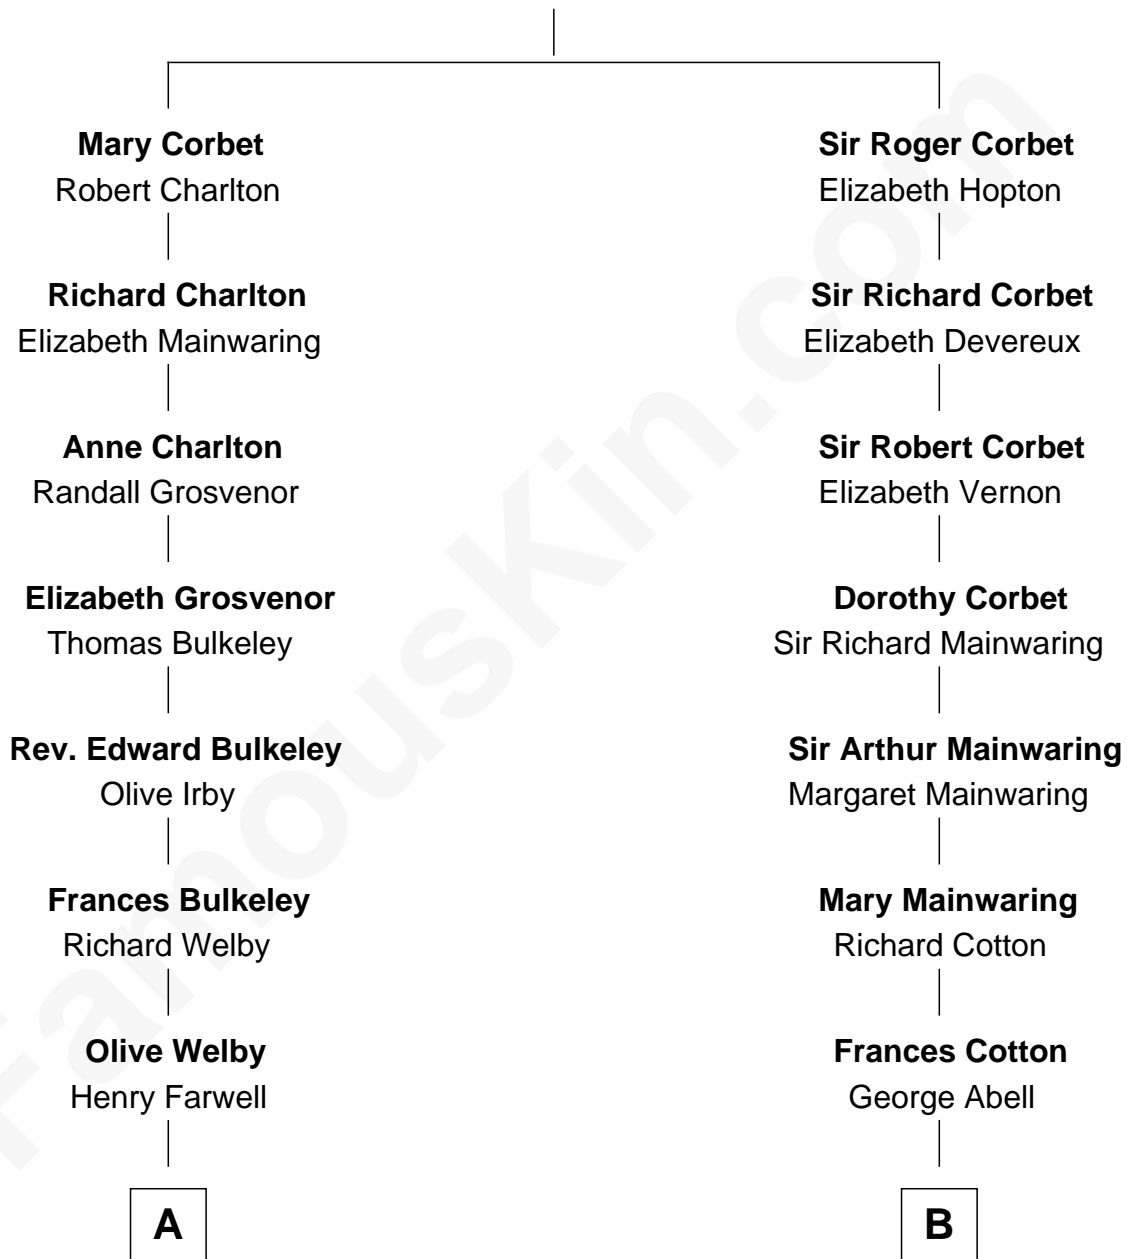

FamousKin.com

Relationship Chart of

Mitt Romney

70th Governor of Massachusetts

16th cousin 2 times removed of

Adlai Stevenson III

U.S. Senator from Illinois

Sir Robert Corbet

Margaret - - - - -

C

Ellen Borden

Adlai Ewing Stevenson

Adlai Stevenson III

U.S. Senator from Illinois

FamousKin.com