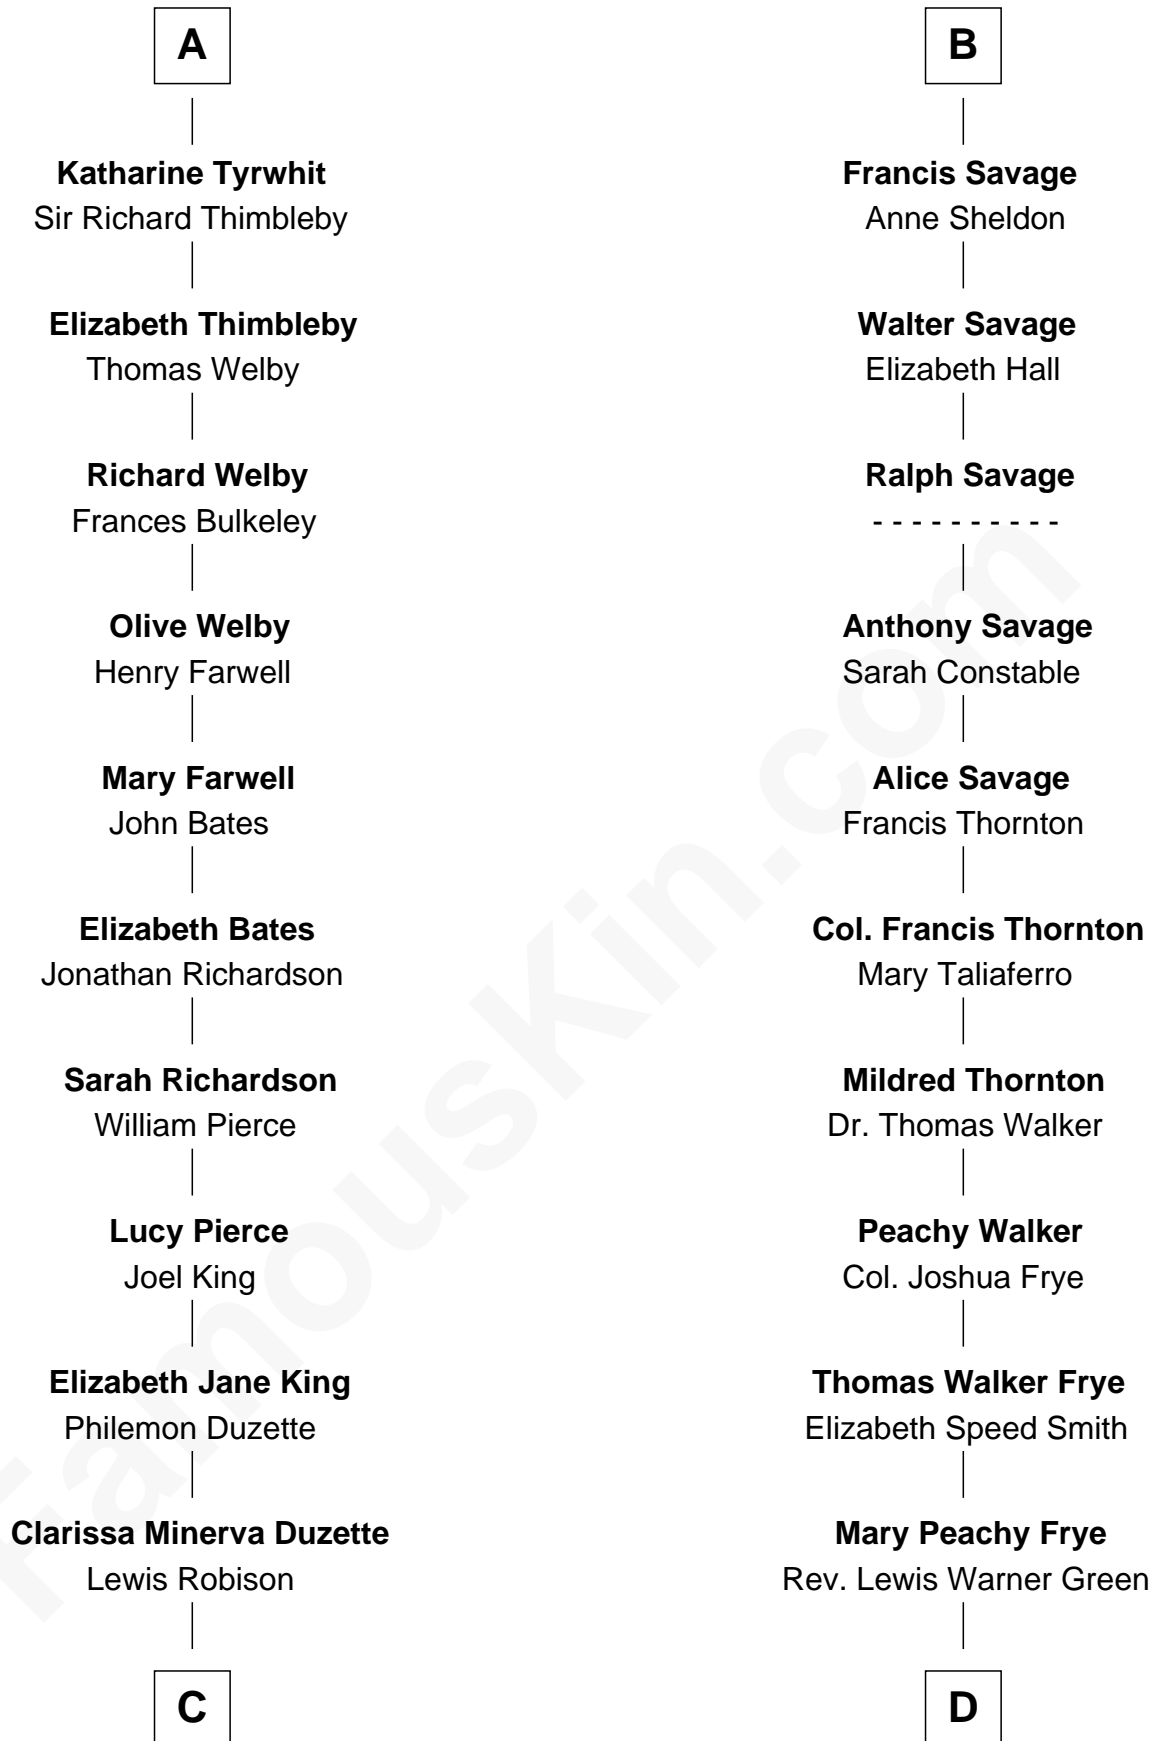

FamousKin.com Relationship Chart of

Mitt Romney

70th Governor of Massachusetts

20th cousin of

Adlai Stevenson III

U.S. Senator from Illinois

Bartholomew de Badlesmere

Margaret de Clare

Margaret de Badlesmere

Sir John de Tibetot

Sir Robert de Tibetot

Margaret Deincourt

Elizabeth de Tibetot

Sir Philip le Despencer

Margery Despencer

Sir Roger Wentworth

Sir John Savage

Sir Christopher Savage

Anne Stanley

Sir Christopher Savage

Anne Lygon

B

C

Charles Edward Robison

Rosetta Mary Berry

Alma Luella Robison

Harold Arundel LaFount

Lenore Emily LaFount

George Wilcken Romney

Mitt Romney

70th Governor of Massachusetts

D