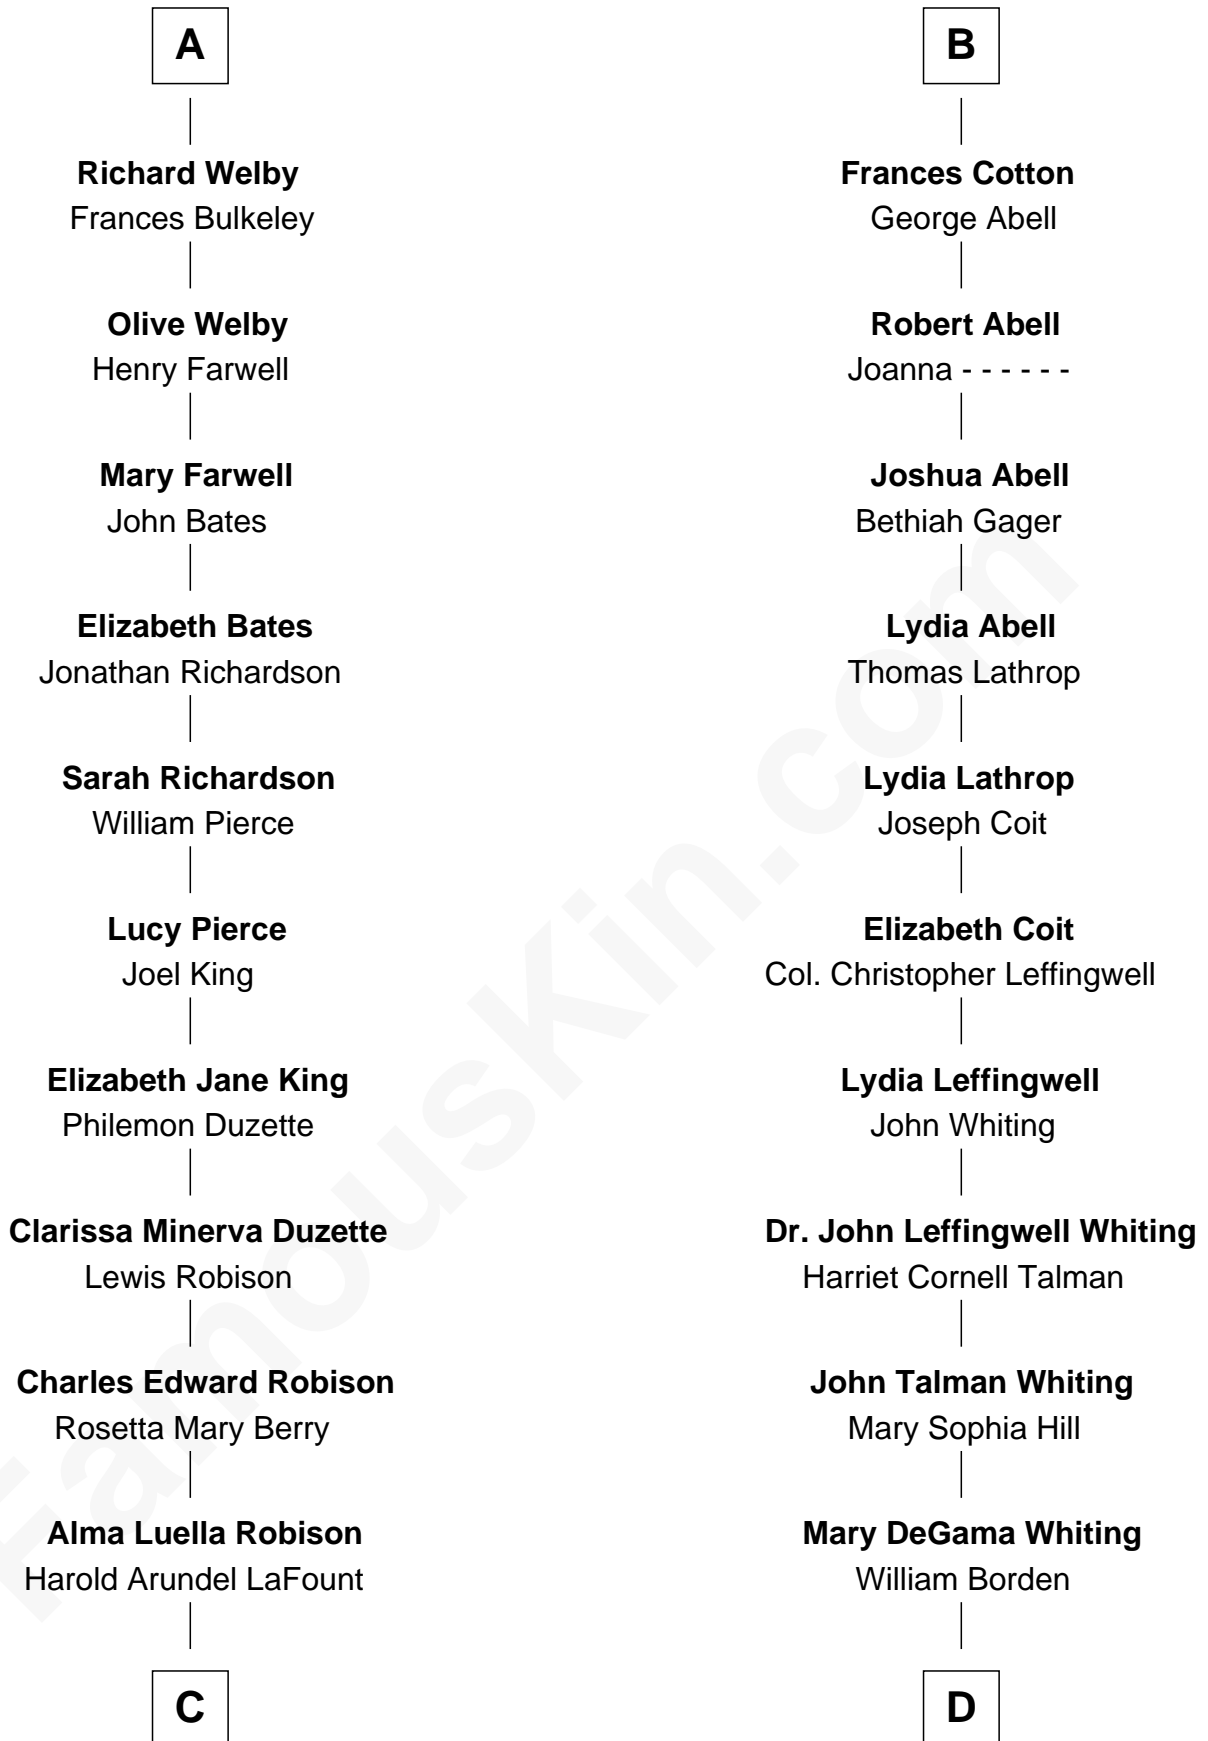

FamousKin.com

Relationship Chart of

Mitt Romney

70th Governor of Massachusetts

18th cousin 1 time removed of

Adlai Stevenson III

U.S. Senator from Illinois

Sir Philip le Despencer

Cecily Mainwaring

John Cotton

Sir George Cotton

Mary Onley

Richard Cotton

Mary Mainwaring

B

C