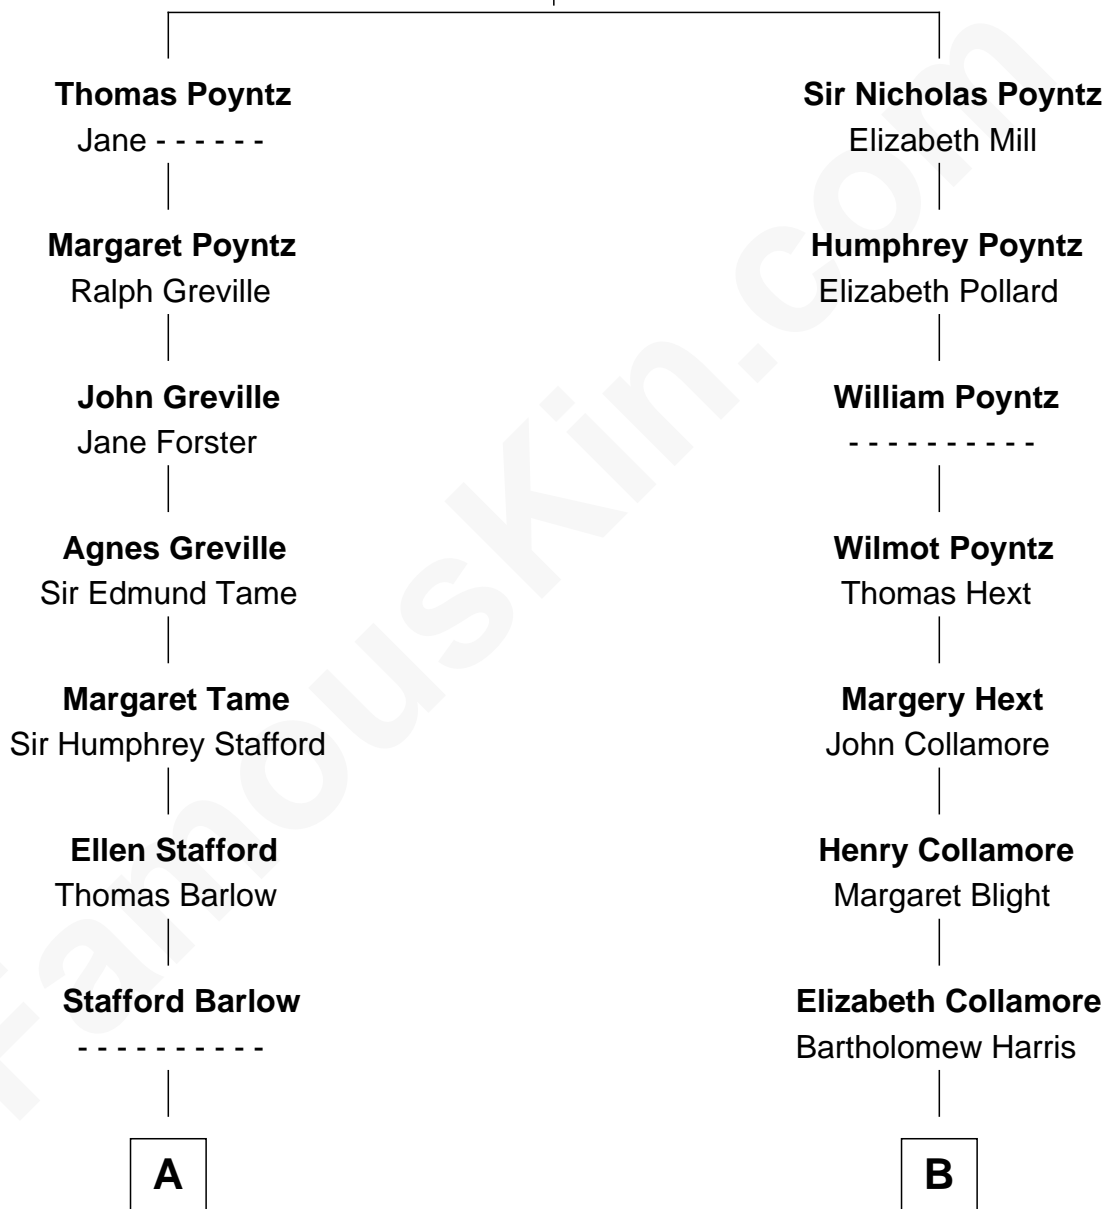

FamousKin.com Relationship Chart of

Mitt Romney

70th Governor of Massachusetts

18th cousin of

Jodie Foster

Movie Actress

Robert Poyntz
Katherine FitzNichol

C

George Wilcken Romney

Lenore Emily LaFount

Mitt Romney

70th Governor of Massachusetts

D

Lucius Fisher Foster

Evelyn Della Almond

Jodie Foster