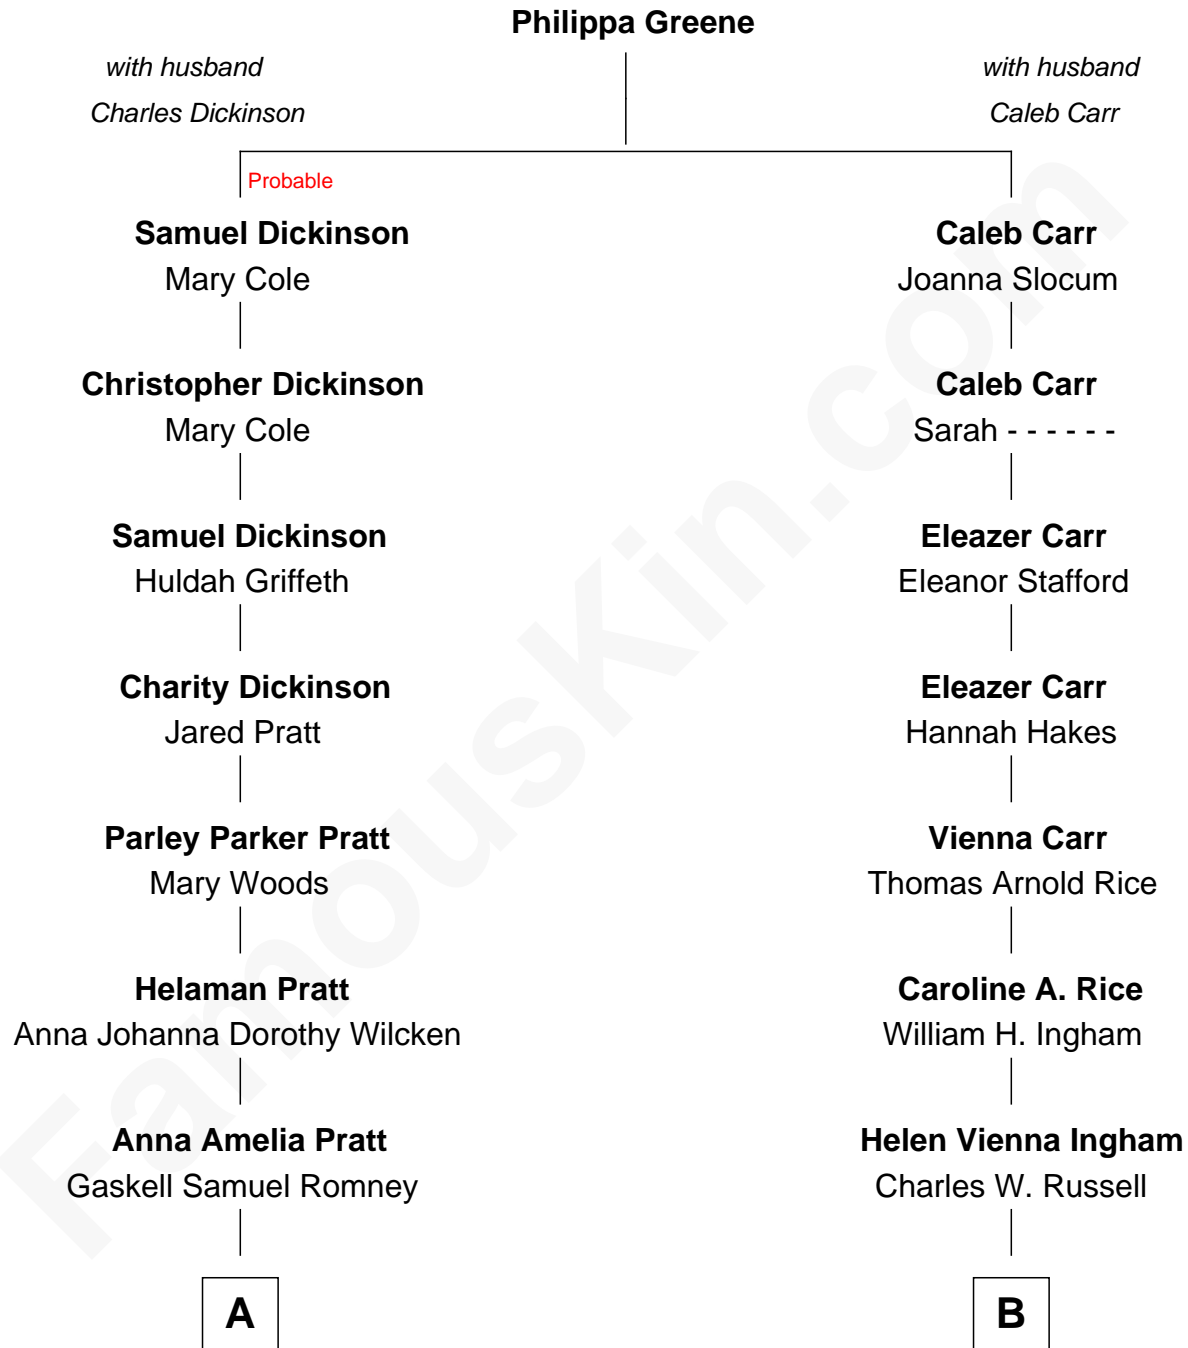

FamousKin.com Relationship Chart of

Mitt Romney

70th Governor of Massachusetts

8th cousin of

Charlie Munger

Vice-Chairman of Berkshire Hathaway

A

George Wilcken Romney

Lenore Emily LaFount

Mitt Romney

70th Governor of Massachusetts

B

Florence V. Russell

Alfred Case Munger

Charlie Munger

Vice-Chairman of Berkshire Hathaway